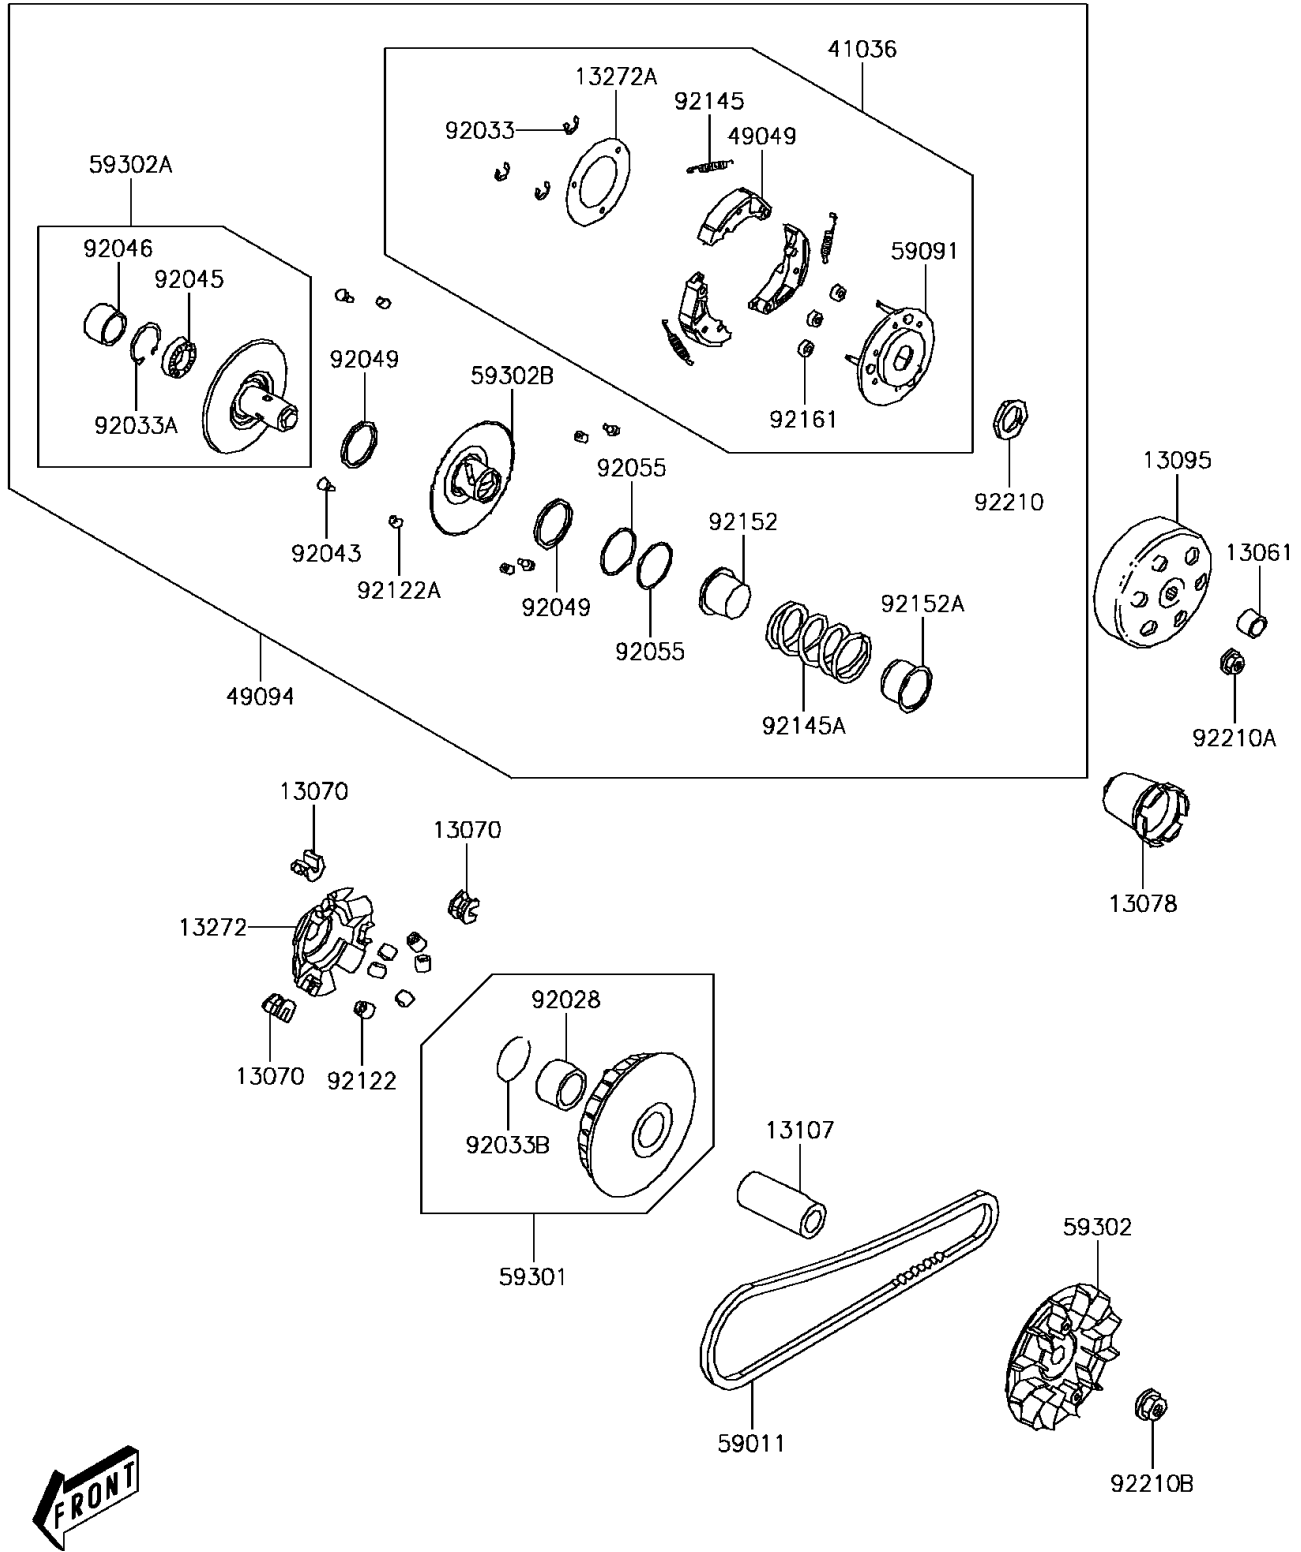

2018 BRUTE FORCE® 300 PARTS DIAGRAM

Belt Converter

E1390

2018 BRUTE FORCE® 300 PARTS LIST

Belt Converter

ITEM NAME	PART NUMBER	QUANTITY
BOSS,DRIVE SHAFT (Ref # 13061)	13061-Y002	1
GUIDE (Ref # 13070)	13070-Y001	3
RATCHET (Ref # 13078)	13078-Y005	1
HOUSING-COMP-CLUTCH (Ref # 13095)	13095-Y004	1
SHAFT,DRIVE (Ref # 13107)	13107-Y007	1
PLATE,RAMP (Ref # 13272)	13272-Y006	1
PLATE,CLUTCH SIDE (Ref # 13272A)	13272-Y007	1
HUB-ASSY (Ref # 41036)	41036-Y003	1
SHOE-CLUTCH (Ref # 49049)	49049-Y001	3
CONVERTER-ASSY-DRIVEN (Ref # 49094)	49094-Y003	1
BELT,DRIVE (Ref # 59011)	59011-Y003	1
PULLEY,DRIVEN (Ref # 59091)	59091-Y001	1
SHEAVE-MOVABLE (Ref # 59301)	59301-Y003	1
SHEAVE-COMP (Ref # 59302)	59302-Y007	1
SHEAVE-COMP,FIXED (Ref # 59302A)	59302-Y008	1
SHEAVE-COMP,MOVABLE (Ref # 59302B)	59302-Y009	1
BUSHING,27X33X37 (Ref # 92028)	92028-Y001	1
RING-SNAP,7MM (Ref # 92033)	92033-Y016	3
RING-SNAP (Ref # 92033A)	92033-Y017	1
RING-SNAP,33MM (Ref # 92033B)	92033-Y018	1
PIN,GUIDE (Ref # 92043)	92043-Y016	4
BEARING-BALL,6902U (Ref # 92045)	92045-Y019	1
BEARING-NEEDLE,22X29X18 (Ref # 92046)	92046-Y005	1
SEAL-OIL (Ref # 92049)	92049-Y012	2
RING-O (Ref # 92055)	92055-Y024	2
ROLLER,WEIGHT (Ref # 92122)	92122-Y007	6
ROLLER,GUIDE (Ref # 92122A)	92122-Y008	4
SPRING,CLUTCH (Ref # 92145)	92145-Y026	3
SPRING (Ref # 92145A)	92145-Y027	1

2018 BRUTE FORCE[®] 300 PARTS LIST

Belt Converter

ITEM NAME	PART NUMBER	QUANTITY
COLLAR,SEAL (Ref # 92152)	92152-Y016	1
COLLAR,SPRING (Ref # 92152A)	92152-Y017	1
DAMPER,CLUTCH (Ref # 92161)	92161-Y009	3
NUT,28MM (Ref # 92210)	92210-Y002	1
NUT,12MM (Ref # 92210A)	92210-Y037	1
NUT,FLANGE,14MM (Ref # 92210B)	92210-Y038	1