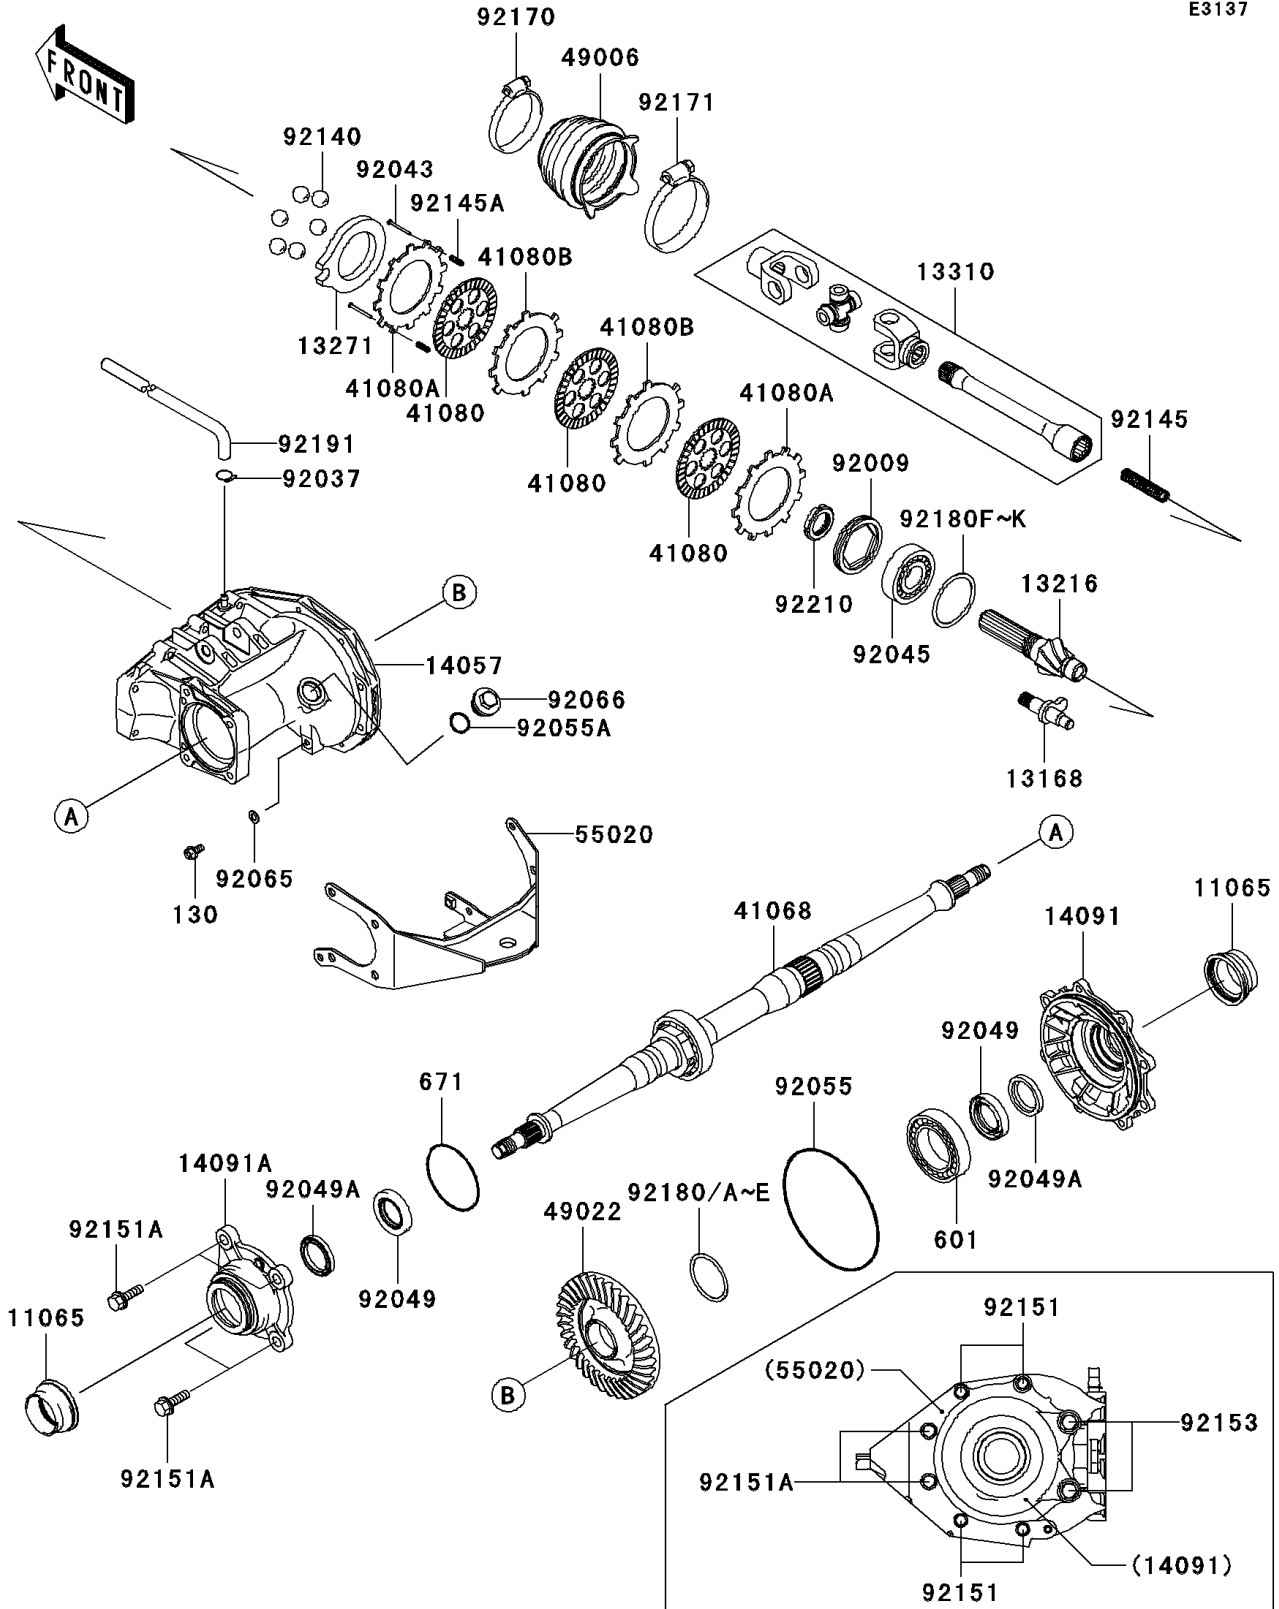

# 2004 Prairie 700 4x4 PARTS DIAGRAM

Drive Shaft-Rear

E3137

### Drive Shaft-Rear

ITEM NAME	PART NUMBER	QUANTITY
CAP (Ref # 11065)	11065-1260	2
LEVER,BRAKE (Ref # 13168)	13168-1687	1
GEAR-COMP,RR,8T (Ref # 13216)	13216-0002	1
PLATE,CAM (Ref # 13271)	13271-1367	1
SHAFT-ASSY,RR DRIVE SHAFT (Ref # 13310)	13310-1026	1
CASE-COMP-GEAR (Ref # 14057)	14057-0001	1
COVER,RH (Ref # 14091)	14091-0028	1
COVER,LH (Ref # 14091A)	14091-1422	1
AXLE (Ref # 41068)	41068-1453	1
DISC,FRICITION (Ref # 41080)	41080-1482	3
DISC,PRESSURE (Ref # 41080A)	41080-1483	2
DISC,SEPARATER (Ref # 41080B)	41080-1484	2
BOOT,RR DRIVE SHAFT (Ref # 49006)	49006-1358	1
GEAR-BEVEL,RR,35T (Ref # 49022)	49022-0003	1
GUARD,RR,CASE (Ref # 55020)	55020-0038	1
SCREW (Ref # 92009)	92009-1667	1
CLAMP,HOSE (Ref # 92037)	92037-1104	1
PIN,3X35 (Ref # 92043)	92043-1617	2
BEARING-BALL,BX30-1C3 (Ref # 92045)	92045-1391	1
SEAL-OIL,HTC40X58X8 (Ref # 92049)	92049-0012	2
SEAL-OIL,SC40X52X7 (Ref # 92049A)	92049-0013	2
RING-O,156.3X3.7 (Ref # 92055)	92055-0004	1
RING-O,25.7X2.4 (Ref # 92055A)	92055-1136	1
GASKET (Ref # 92065)	92065-023	1
PLUG (Ref # 92066)	92066-1303	1
BALL,D/O#12 (Ref # 92140)	92140-1064	6
SPRING,RR DRIVE SHAFT (Ref # 92145)	92145-1300	1
SPRING,RR BRAKE (Ref # 92145A)	92145-1301	2
BOLT,8X30 (Ref # 92151)	92151-1908	4