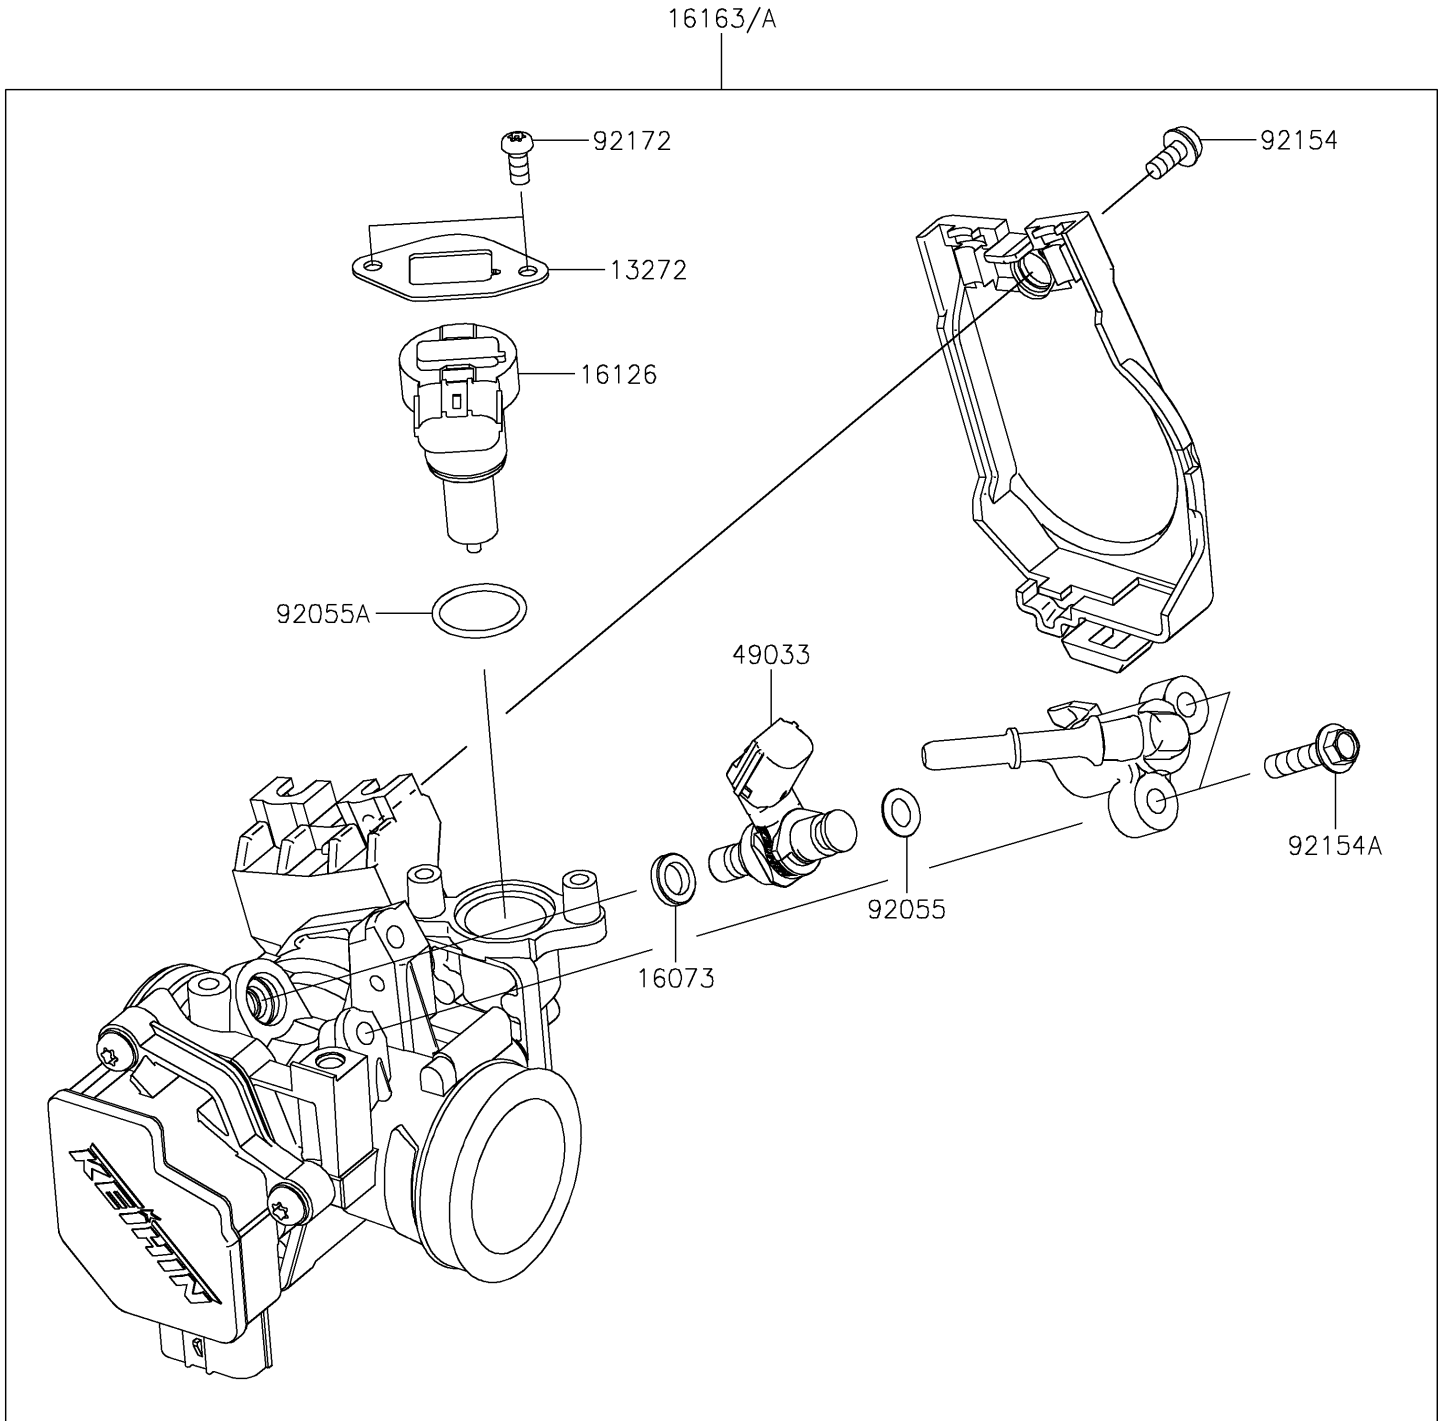

2020 KLX® 230R PARTS DIAGRAM

Throttle

E1510

2020 KLX® 230R PARTS LIST

Throttle

ITEM NAME	PART NUMBER	QUANTITY
PLATE (Ref # 13272)	13272-1862	1
INSULATOR (Ref # 16073)	16073-0821	1
VALVE,ISC (Ref # 16126)	16126-0729	1
THROTTLE-ASSY (Ref # 16163)	16163-0951	1
THROTTLE-ASSY (Ref # 16163A)	16163-0990	1
NOZZLE-INJECTION (Ref # 49033)	49033-0031	1
RING-O,6.3X2.2 (Ref # 92055)	92055-0821	1
RING-O (Ref # 92055A)	92055-0826	1
BOLT (Ref # 92154)	92154-0133	1
BOLT,FLANGED,5X20 (Ref # 92154A)	92154-1559	2
SCREW,TORX (Ref # 92172)	92172-0903	2