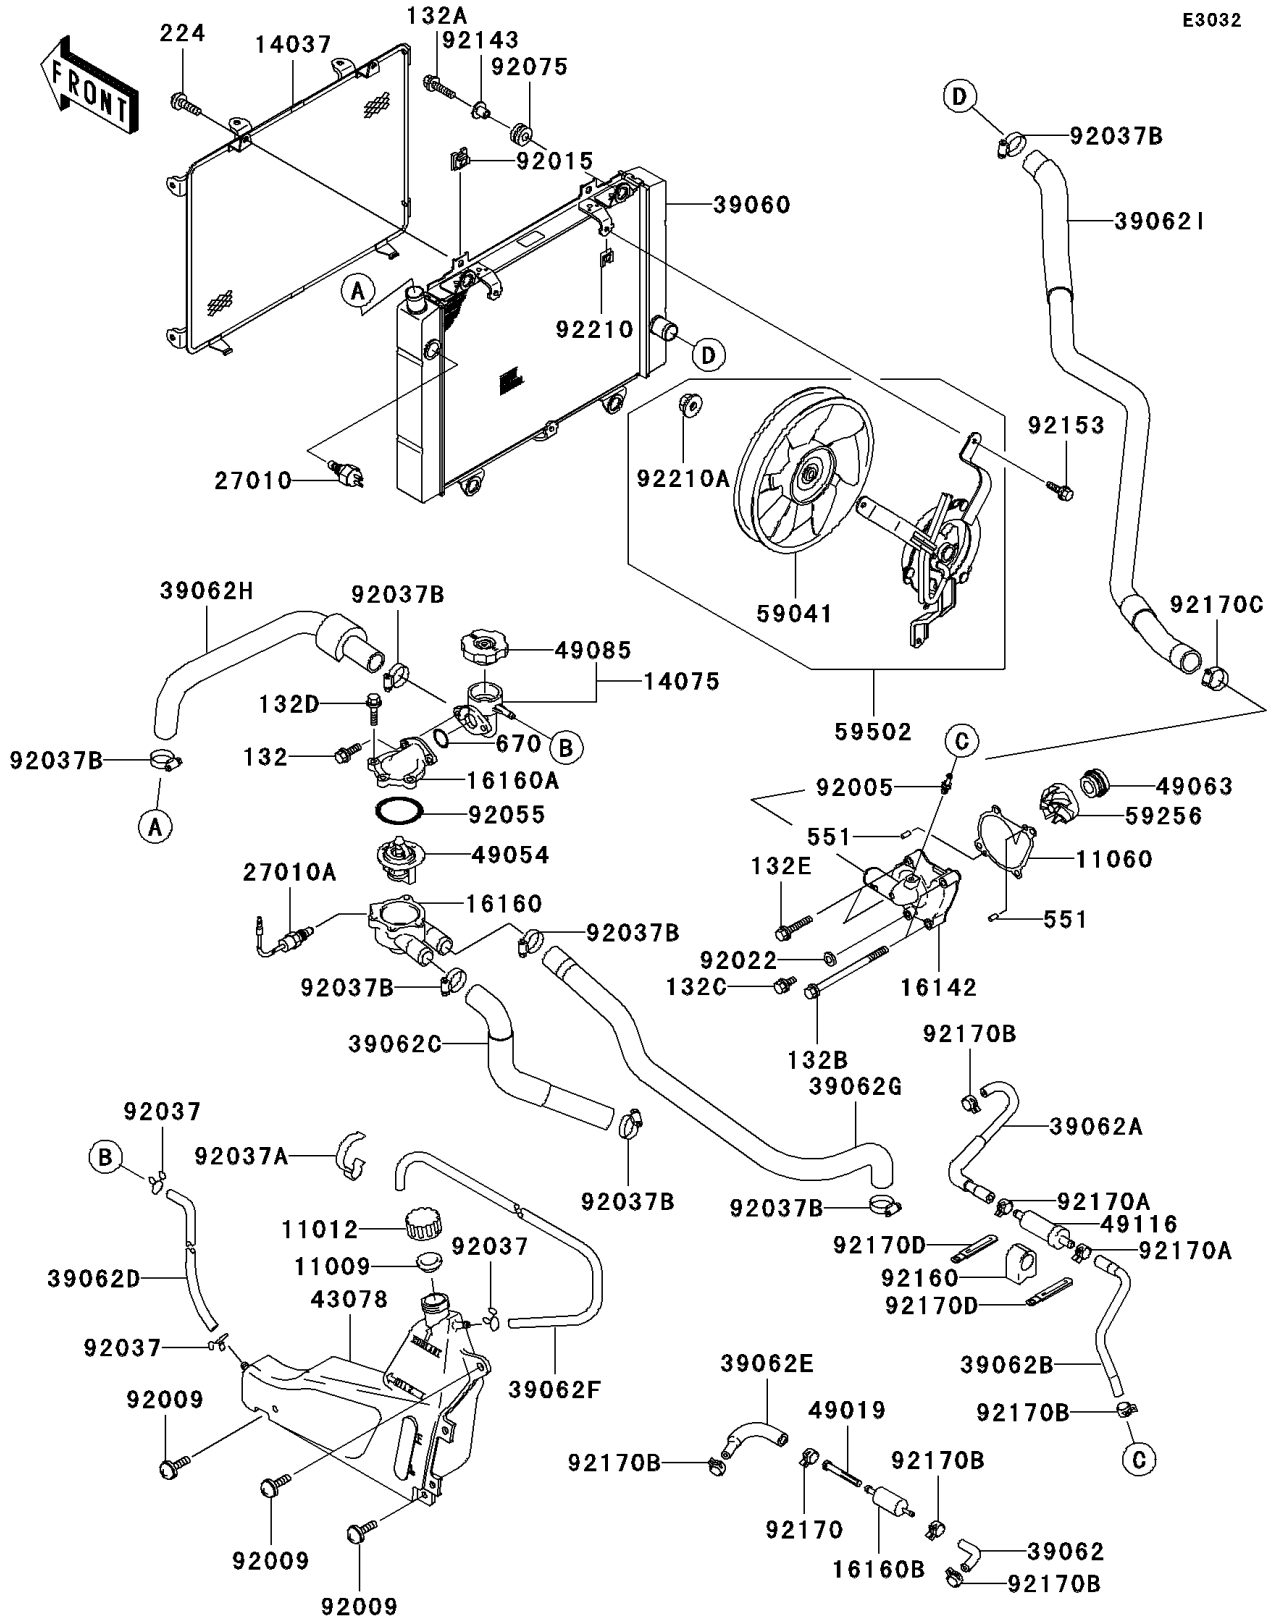

# 2004 Prairie 700 4x4 PARTS DIAGRAM

Radiator(-JKAVF6A1 4B504673)

E3032

## 2004 Prairie 700 4x4 PARTS LIST

Radiator(-JKAVF6A1 4B504673)

ITEM NAME	PART NUMBER	QUANTITY
GASKET,RESERVOIR TANK CAP (Ref # 11009)	11009-1145	1
CAP (Ref # 11012)	11012-1084	1
GASKET,WATER PUMP (Ref # 11060)	11060-1964	1
SCREEN,RADIATOR (Ref # 14037)	14037-1283	1
CAP-ASSY,PRESSURE (Ref # 14075)	14075-1105	1
COVER-PUMP,WATER (Ref # 16142)	16142-0002	1
BODY,THERMOSTAT,LWR (Ref # 16160)	16160-1112	1
BODY,THERMOSTAT,UPP (Ref # 16160A)	16160-1113	1
BODY (Ref # 16160B)	16160-1359	1
SWITCH,FAN (Ref # 27010)	27010-1202	1
SWITCH,SENSOR WATER (Ref # 27010A)	27010-1346	1
RADIATOR (Ref # 39060)	39060-0008	1
HOSE-COOLING,HEAD-FILTER (Ref # 39062)	39062-1816	1
HOSE-COOLING,CARB-VALVE (Ref # 39062A)	39062-1817	1
HOSE-COOLING,VALVE-WATER PUMP (Ref # 39062B)	39062-1818	1
HOSE-COOLING,HEAD,FR-THERMO (Ref # 39062C)	39062-1820	1
HOSE-COOLING,THERMO-RESERV (Ref # 39062D)	39062-1823	1
HOSE-COOLING,FILTER-CARB (Ref # 39062E)	39062-1858	1
HOSE-COOLING,5.5X10.5X1030 (Ref # 39062F)	39062-1872	1
HOSE-COOLING,HEAD,RR-THERMO (Ref # 39062G)	39062-1874	1
HOSE-COOLING,THERMO-RADIATOR (Ref # 39062H)	39062-1875	1
HOSE-COOLING,RADIATOR-PUMP (Ref # 39062I)	39062-1893	1
RESERVOIR (Ref # 43078)	43078-1171	1
FILTER-WATER (Ref # 49019)	49019-1068	1
THERMOSTAT (Ref # 49054)	49054-1055	1
SEAL-MECHANICAL,WATER (Ref # 49063)	49063-1055	1
CAP-ASSY-PRESSURE (Ref # 49085)	49085-1067	1
VALVE-ASSY (Ref # 49116)	49116-1190	1
FAN (Ref # 59041)	59041-1062	1