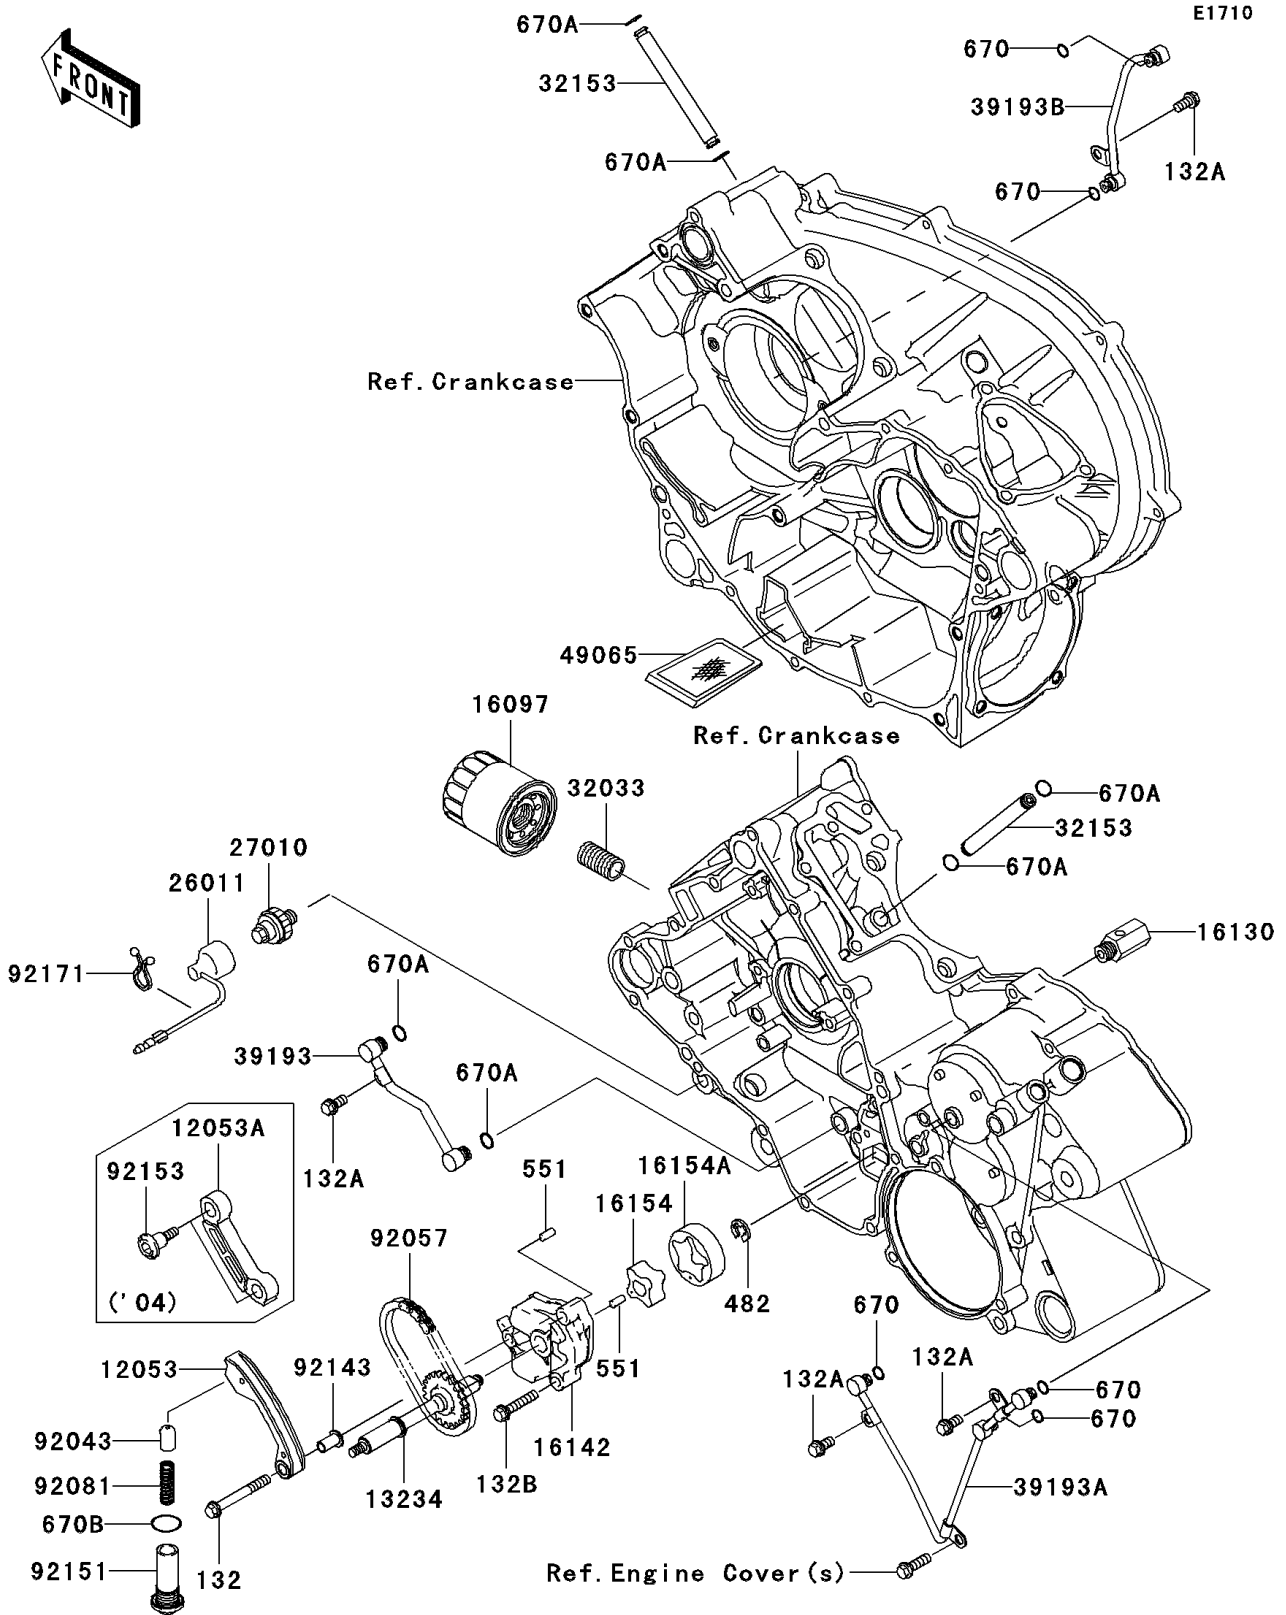

2004 Prairie 700 4x4 PARTS DIAGRAM

Oil Pump/Oil Filter

2004 Prairie 700 4x4 PARTS LIST

Oil Pump/Oil Filter

ITEM NAME	PART NUMBER	QUANTITY
BOLT-FLANGED-SMALL,6X50 (Ref # 132)	132J0650	1
BOLT-FLANGED-SMALL,6X12 (Ref # 132A)	132Y0612	4
BOLT-FLANGED-SMALL,6X30 (Ref # 132B)	132Y0630	2
CIRCLIP-TYPE-E,6MM (Ref # 482)	482J6000	1
PIN-DOWEL,4X8 (Ref # 551)	551A0408	2
O RING (Ref # 670)	670D1505	5
O RING,7MM (Ref # 670A)	670D1507	6
O RING,16MM (Ref # 670B)	670D2016	1
GUIDE-CHAIN,SLACK (Ref # 12053)	12053-1440	1
GUIDE-CHAIN,TENSION (Ref # 12053A)	12053-1443	1
SHAFT-COMP,OIL PUMP (Ref # 13234)	13234-1112	1
FILTER-ASSY-OIL (Ref # 16097)	16097-1072	1
VALVE-ASSY-RELIEF (Ref # 16130)	16130-1058	1
COVER-PUMP (Ref # 16142)	16142-1162	1
ROTOR-PUMP,INNER (Ref # 16154)	16154-2059	1
ROTOR-PUMP,OUTER (Ref # 16154A)	16154-2060	1
WIRE-LEAD (Ref # 26011)	26011-1755	1
SWITCH,OIL PRESSURE (Ref # 27010)	27010-1313	1
PIPE,OIL FILTER (Ref # 32033)	32033-1535	1
PIPE (Ref # 32153)	32153-1189	2
PIPE-OIL,CRANKSHAFT (Ref # 39193)	39193-1052	1
PIPE-OIL,CRANKCASE,LH (Ref # 39193A)	39193-1053	1
PIPE-OIL,CRANKCASE,RH (Ref # 39193B)	39193-1054	1
FILTER-OIL (Ref # 49065)	49065-1086	1
PIN (Ref # 92043)	92043-076	1
CHAIN (Ref # 92057)	92057-1486	1
SPRING (Ref # 92081)	92081-112	1
COLLAR (Ref # 92143)	92143-1857	1
BOLT,16X41 (Ref # 92151)	92151-1781	1

2004 Prairie 700 4x4 PARTS LIST

Oil Pump/Oil Filter

ITEM NAME	PART NUMBER	QUANTITY
BOLT,SOCKET,6X24.5 (Ref # 92153)	92153-1200	2
CLAMP (Ref # 92171)	92171-1329	1