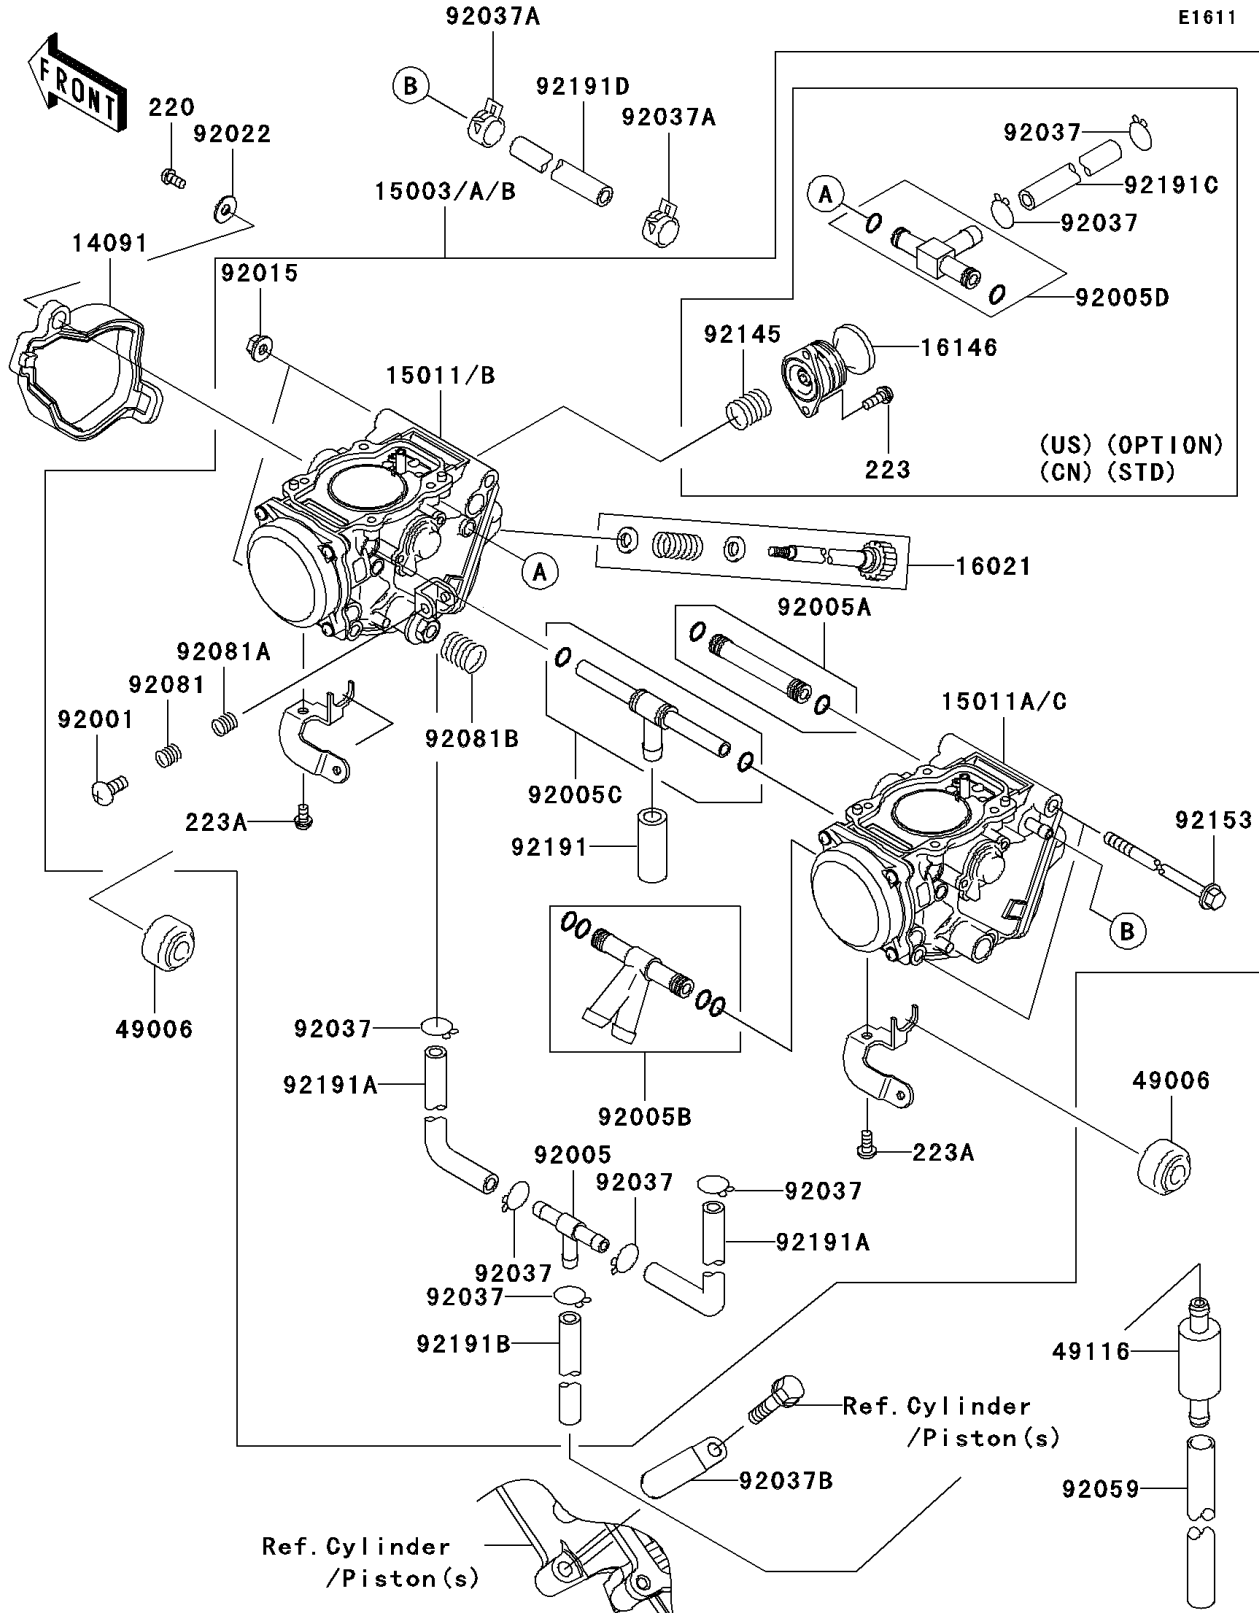

# 2004 Prairie 700 4x4 PARTS DIAGRAM

Carburetor

E1611

## 2004 Prairie 700 4x4 PARTS LIST

### Carburetor

ITEM NAME	PART NUMBER	QUANTITY
COVER,THROTTLE CABLE (Ref # 14091)	14091-1196	1
CARBURETOR-ASSY,PRIMARY PUMP (Ref # 15003B)	15003-0007	1
SCREW-THROTTLE STOP (Ref # 16021)	16021-1238	1
BOOT,STARTER CABLE (Ref # 49006)	49006-1353	2
VALVE-ASSY (Ref # 49116)	49116-1126	1
BOLT,THROTTLE ADJUST (Ref # 92001)	92001-1998	1
FITTING,FUEL,T-TYPE (Ref # 92005)	92005-1112	1
FITTING (Ref # 92005A)	92005-1375	1
FITTING (Ref # 92005B)	92005-1376	1
FITTING (Ref # 92005C)	92005-1385	1
NUT,FLANGED,5MM (Ref # 92015)	92015-1259	2
WASHER,5.2X13X1 (Ref # 92022)	92022-1380	1
CLAMP,TUBE (Ref # 92037A)	92037-1505	2
CLAMP,L=45 (Ref # 92037B)	92037-1539	1
TUBE,7X10X100 (Ref # 92059)	92059-1736	1
SPRING,THROTTLE ADJUST UPP (Ref # 92081)	92081-1620	1
SPRING,THROTTLE ADJUST LWR (Ref # 92081A)	92081-1621	1
SPRING,THROTTLE ADJUST CNT (Ref # 92081B)	92081-1622	1
BOLT,5X143 (Ref # 92153)	92153-1068	2
TUBE,7X11X25 (Ref # 92191)	92191-1672	1
TUBE,4.5X8X65 (Ref # 92191A)	92191-1673	2
SCREW-PAN-CROS (Ref # 220)	220B0408	1
SCREW-PAN-WS-CROS (Ref # 223A)	223D0408	2
TUBE,4.5X8X420 (Ref # 92191B)	92191-1674	1
TUBE,5.3X10.3X200 (Ref # 92191D)	92191-1694	1
CARBURETOR-ASSY (Ref # 15003)	15003-0006	1
CARBURETOR-ASSY,PRIMARY PUMP (Ref # 15003A)	15003-0007	1
CARBURETOR,FR (Ref # 15011)	15011-0017	1
CARBURETOR,RR (Ref # 15011A)	15011-0018	1

### Carburetor

ITEM NAME	PART NUMBER	QUANTITY
CARBURETOR,FR (Ref # 15011B)	15011-0019	1
CARBURETOR,RR (Ref # 15011C)	15011-0020	1
COVER-ASSY,PRIMING (Ref # 16146)	16146-1225	1
FITTING (Ref # 92005D)	92005-1393	1
CLAMP,TUBE (Ref # 92037)	92037-1201	5
CLAMP,TUBE (Ref # 92037)	92037-1201	7
SPRING,PRIMING (Ref # 92145)	92145-1451	1
SCREW-PAN-WS-CROS (Ref # 223)	223C0412	2
TUBE,4.5X8.5X35 (Ref # 92191C)	92191-1676	1