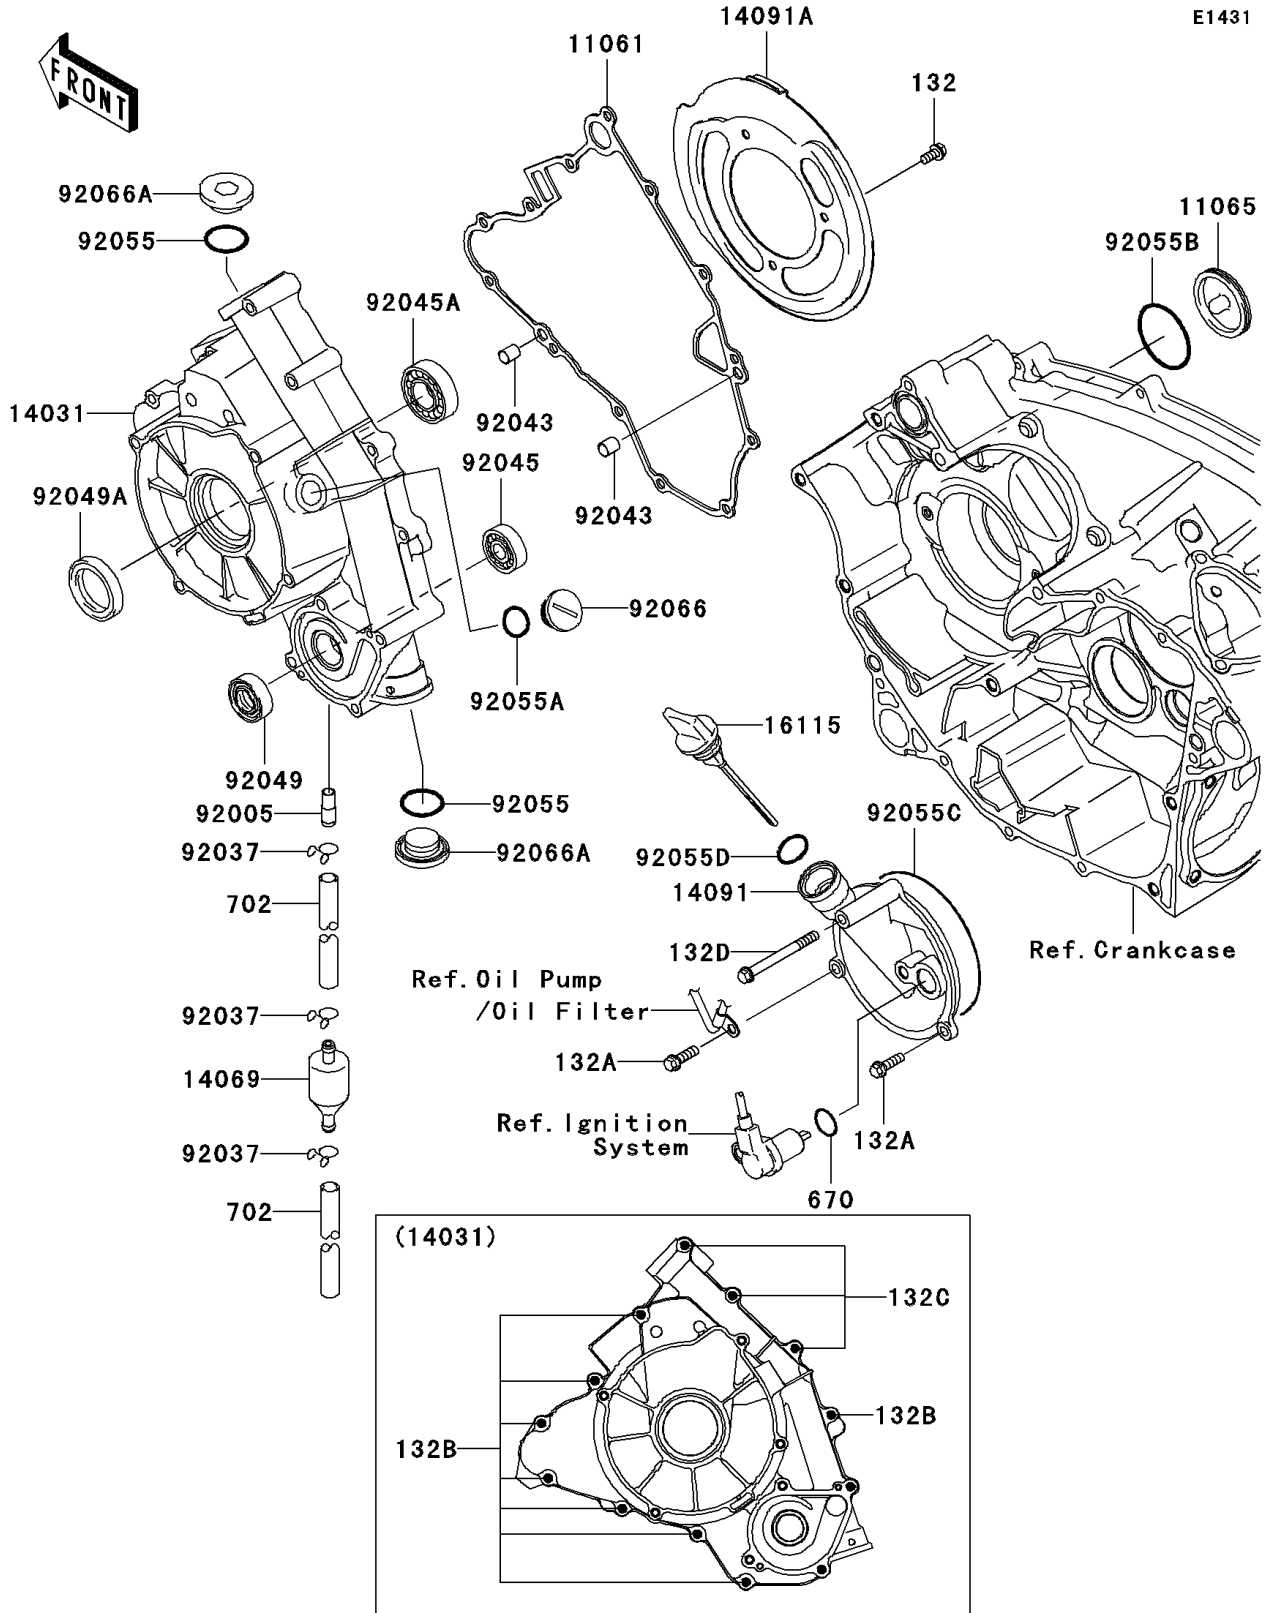

2004 Prairie 700 4x4 PARTS DIAGRAM

Engine Cover(s)