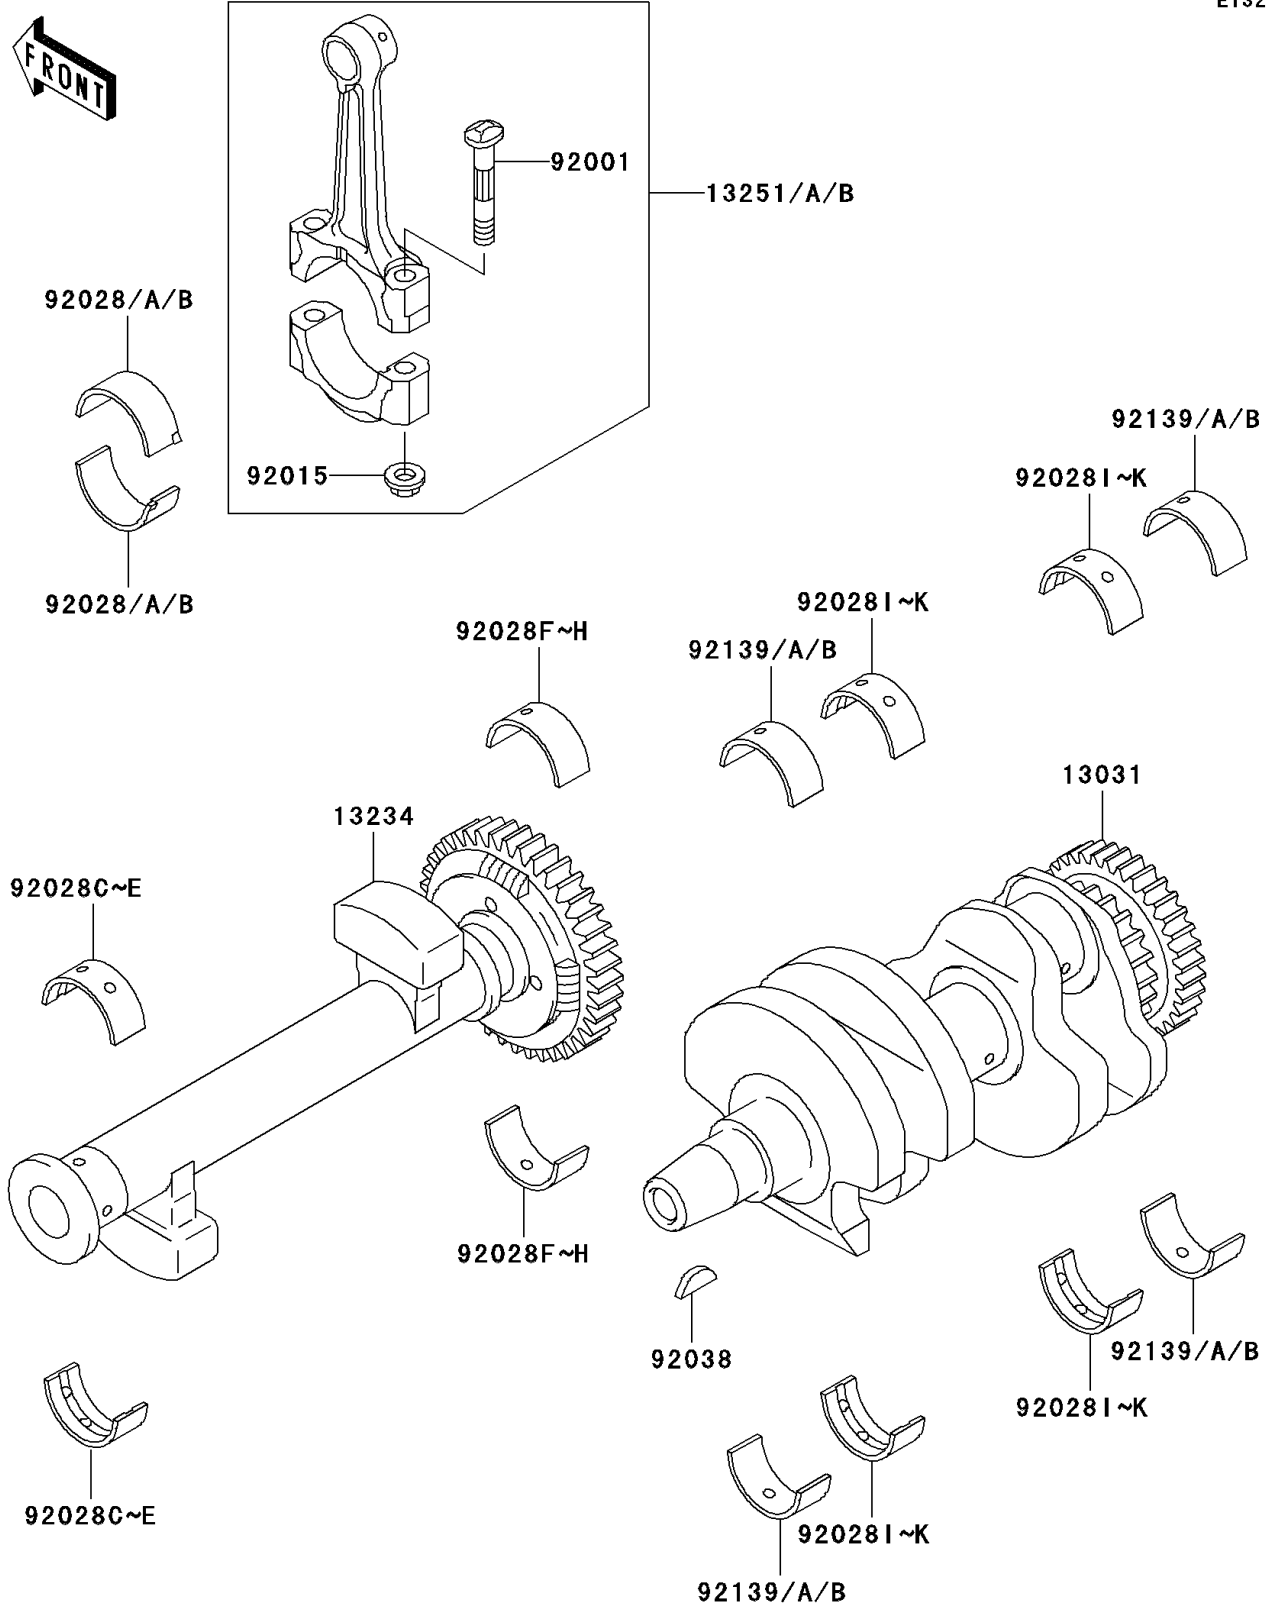

2007 Vulcan 500 LTD PARTS DIAGRAM

Crankshaft

E1321

2007 Vulcan 500 LTD PARTS LIST

Crankshaft

ITEM NAME	PART NUMBER	QUANTITY
CRANKSHAFT-COMP (Ref # 13031)	13031-1303	1
SHAFT-COMP,BALANCER (Ref # 13234)	13234-1071	1
ROD-ASSY-CONNECTING,H (Ref # 13251)	13251-1067-HH	2
ROD-ASSY-CONNECTING,I (Ref # 13251A)	13251-1067-II	2
ROD-ASSY-CONNECTING,J (Ref # 13251B)	13251-1067-JJ	2
BOLT,CONNECTING ROD,8MM (Ref # 92001)	92001-1887	4
NUT,FLANGED,8MM (Ref # 92015)	92015-1311	4
BUSHING,CONNECTING ROD,BLUE (Ref # 92028)	92028-1348	4
BUSHING,CONNECTING ROD,BLACK (Ref # 92028A)	92028-1349	AR
BUSHING,CONNECTING ROD,BROWN (Ref # 92028B)	92028-1350	AR
BUSHING,BALANCER,LH,BLUE (Ref # 92028C)	92028-1495	2
BUSHING,BALANCER,LH,BLACK (Ref # 92028D)	92028-1496	AR
BUSHING,BALANCER,LH,BROWN (Ref # 92028E)	92028-1497	AR
BUSHING,BALANCER,RH,BLUE (Ref # 92028F)	92028-1690	2
BUSHING,BALANCER,RH,BLACK (Ref # 92028G)	92028-1691	AR
BUSHING,BALANCER,RH,BROWN (Ref # 92028H)	92028-1692	AR
BUSHING,CRANKSHAFT,BLUE (Ref # 92028I)	92028-1917	4
BUSHING,CRANKSHAFT,BLACK (Ref # 92028J)	92028-1918	AR
BUSHING,CRANKSHAFT,BROWN (Ref # 92028K)	92028-1919	AR
KEY,WOODRUFF (Ref # 92038)	92038-001	1
BUSHING,CRANKSHAFT,BLUE (Ref # 92139)	92139-1068	4
BUSHING,CRANKSHAFT,BLACK (Ref # 92139A)	92139-1069	AR
BUSHING,CRANKSHAFT,BROWN (Ref # 92139B)	92139-1070	AR