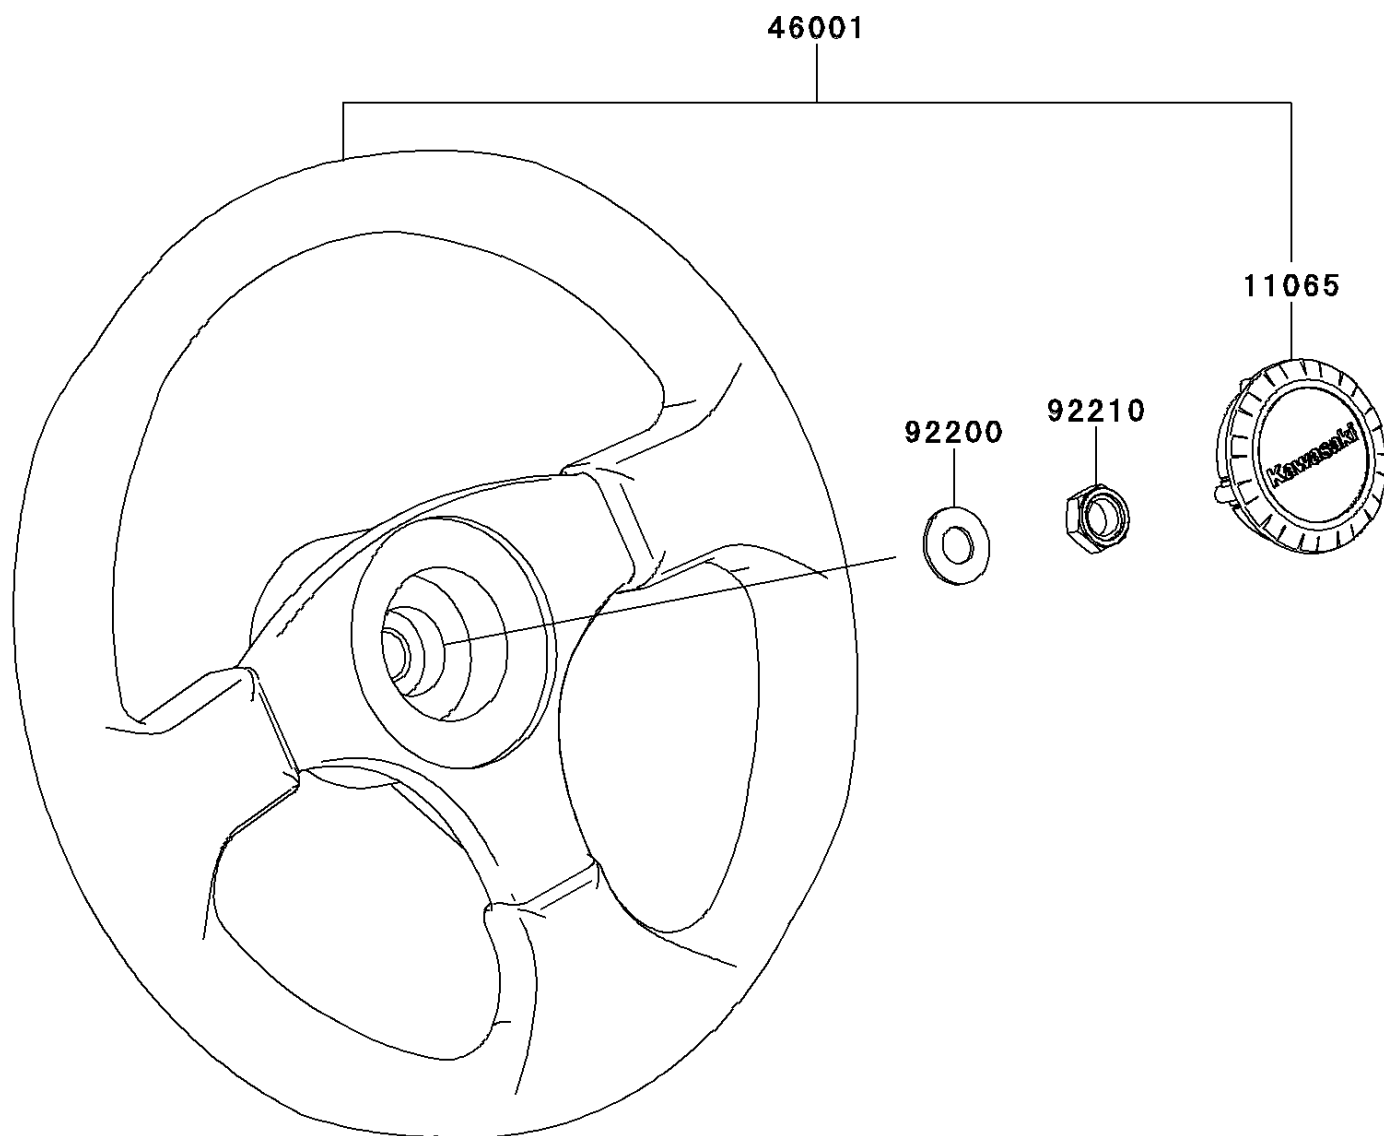

2012 MULE™ 610 4x4 XC PARTS DIAGRAM

Steering Wheel

F2311

2012 MULE™ 610 4x4 XC PARTS LIST

Steering Wheel

ITEM NAME	PART NUMBER	QUANTITY
CAP,HANDLE (Ref # 11065)	11065-0171	1
HANDLE-ASSY (Ref # 46001)	46001-0001	1
WASHER,12.1X25X1.6 (Ref # 92200)	92200-0455	1
NUT,LOCK,12MM (Ref # 92210)	92210-1249	1