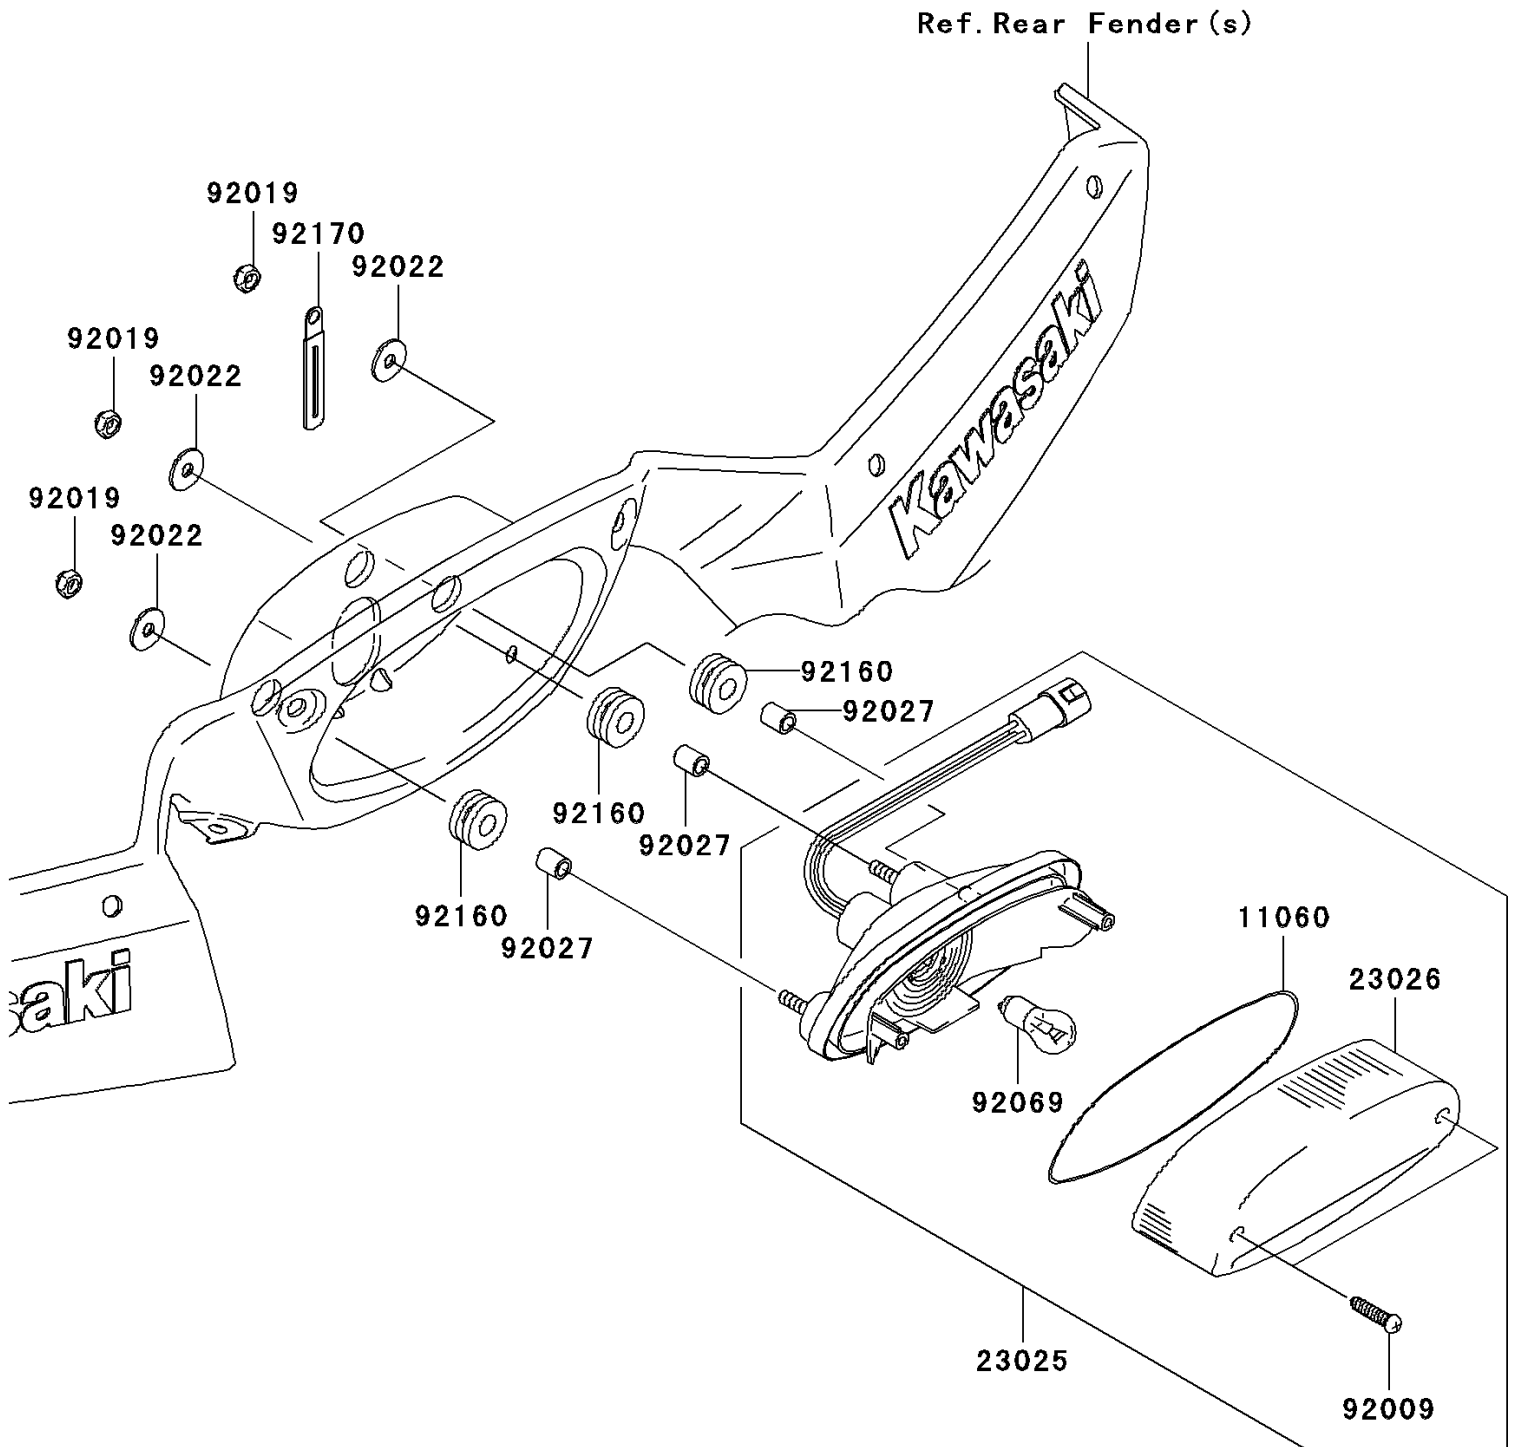

# 2007 Brute Force 650 4x4i Hardwoods Green HD PARTS DIAGRAM

Taillight(s)

F2720

## 2007 Brute Force 650 4x4i Hardwoods Green HD PARTS LIST

### Taillight(s)

ITEM NAME	PART NUMBER	QUANTITY
GASKET, TAIL LAMP LENS (Ref # 11060)	11060-1174	1
LAMP-TAIL (Ref # 23025)	23025-0011	1
LENS, TAIL LAMP (Ref # 23026)	23026-1183	1
SCREW, TAPPING, 4X20 (Ref # 92009)	92009-1378	2
NUT, LOCK, 6MM (Ref # 92019)	92019-008	3
WASHER, 6.5X20X1.6 (Ref # 92022)	92022-1557	3
COLLAR, 6.8X10X12 (Ref # 92027)	92027-162	3
BULB, 12V 21/5W (Ref # 92069)	92069-063	1
DAMPER (Ref # 92160)	92160-1162	3
CLAMP (Ref # 92170)	92170-1514	1