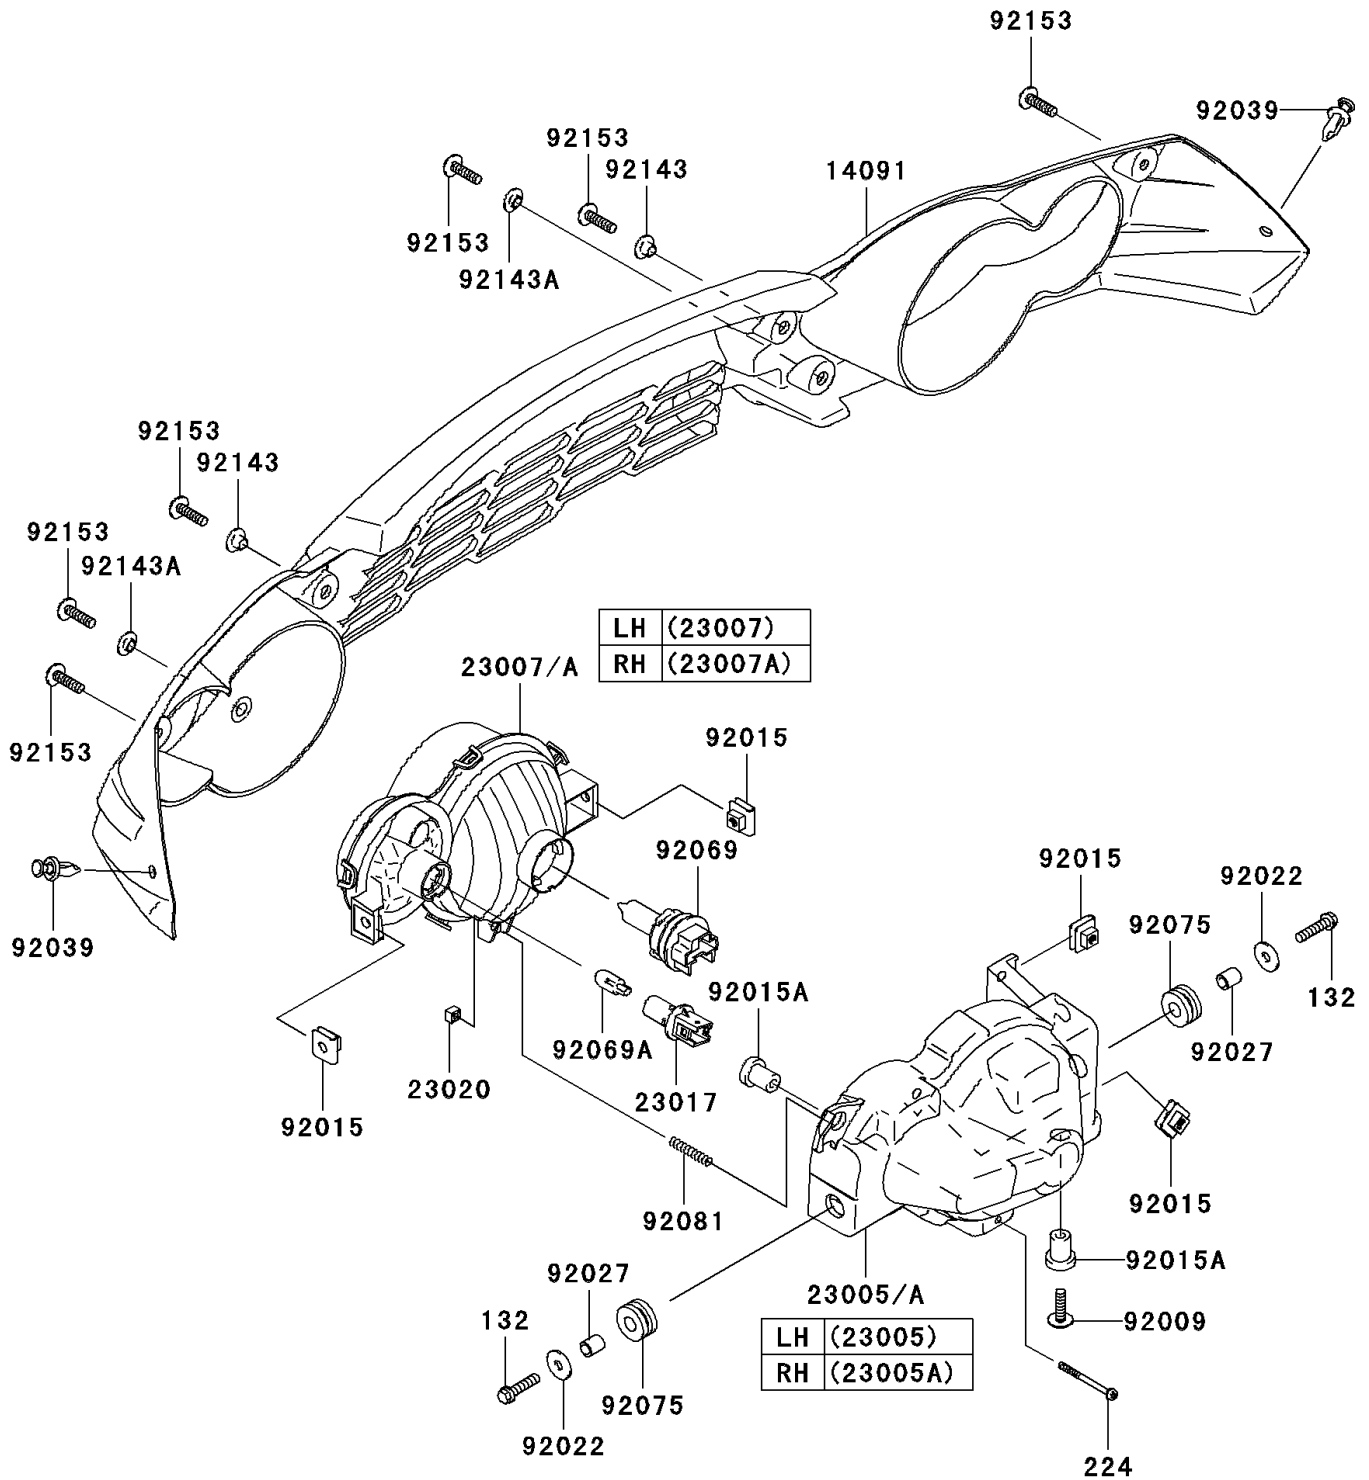

2010 Brute Force 650 4x4i Hardwoods Green HD (Canada Only) PARTS DIAGRAM

Headlight(s)(GAF)

F2710A

2010 Brute Force 650 4x4i Hardwoods Green HD (Canada Only) PARTS LIST

Headlight(s)(GAF)

ITEM NAME	PART NUMBER	QUANTITY
BOLT-FLANGED-SMALL,6X25 (Ref # 132)	132BA0625	1
SCREW-PAN-WP-CROS,4X45 (Ref # 224)	224AA0445	1
COVER,HEAD LAMP,F.BLACK (Ref # 14091)	14091-0736-6Z	1
BODY-COMP-HEAD LAMP,LH (Ref # 23005)	23005-0006	1
BODY-COMP-HEAD LAMP,RH (Ref # 23005A)	23005-0007	1
LENS-COMP,HEAD LAMP,LH (Ref # 23007)	23007-0024	1
LENS-COMP,HEAD LAMP,RH (Ref # 23007A)	23007-0025	1
SOCKET,HEAD LAMP (Ref # 23017)	23017-0001	1
NUT,4MM,FOCUS ADJUST (Ref # 23020)	23020-018	1
SCREW,6X22 (Ref # 92009)	92009-1664	1
NUT,6MM (Ref # 92015)	92015-1094	1
NUT,RUBBER,6MM (Ref # 92015A)	92015-1692	1
WASHER,6.5X20X1.6 (Ref # 92022)	92022-125	1
COLLAR,6.8X10X12 (Ref # 92027)	92027-162	1
RIVET (Ref # 92039)	92039-1229	1
BULB,12V 40/40W (Ref # 92069)	92069-0005	1
BULB,12V 5W (Ref # 92069A)	92069-0006	1
DAMPER (Ref # 92075)	92075-1690	1
SPRING,FOCUS ADJUST (Ref # 92081)	92081-1896	1
COLLAR (Ref # 92143)	92143-1057	1
COLLAR (Ref # 92143A)	92143-1087	1
BOLT,SOCKET,6X22 (Ref # 92153)	92153-0574	1