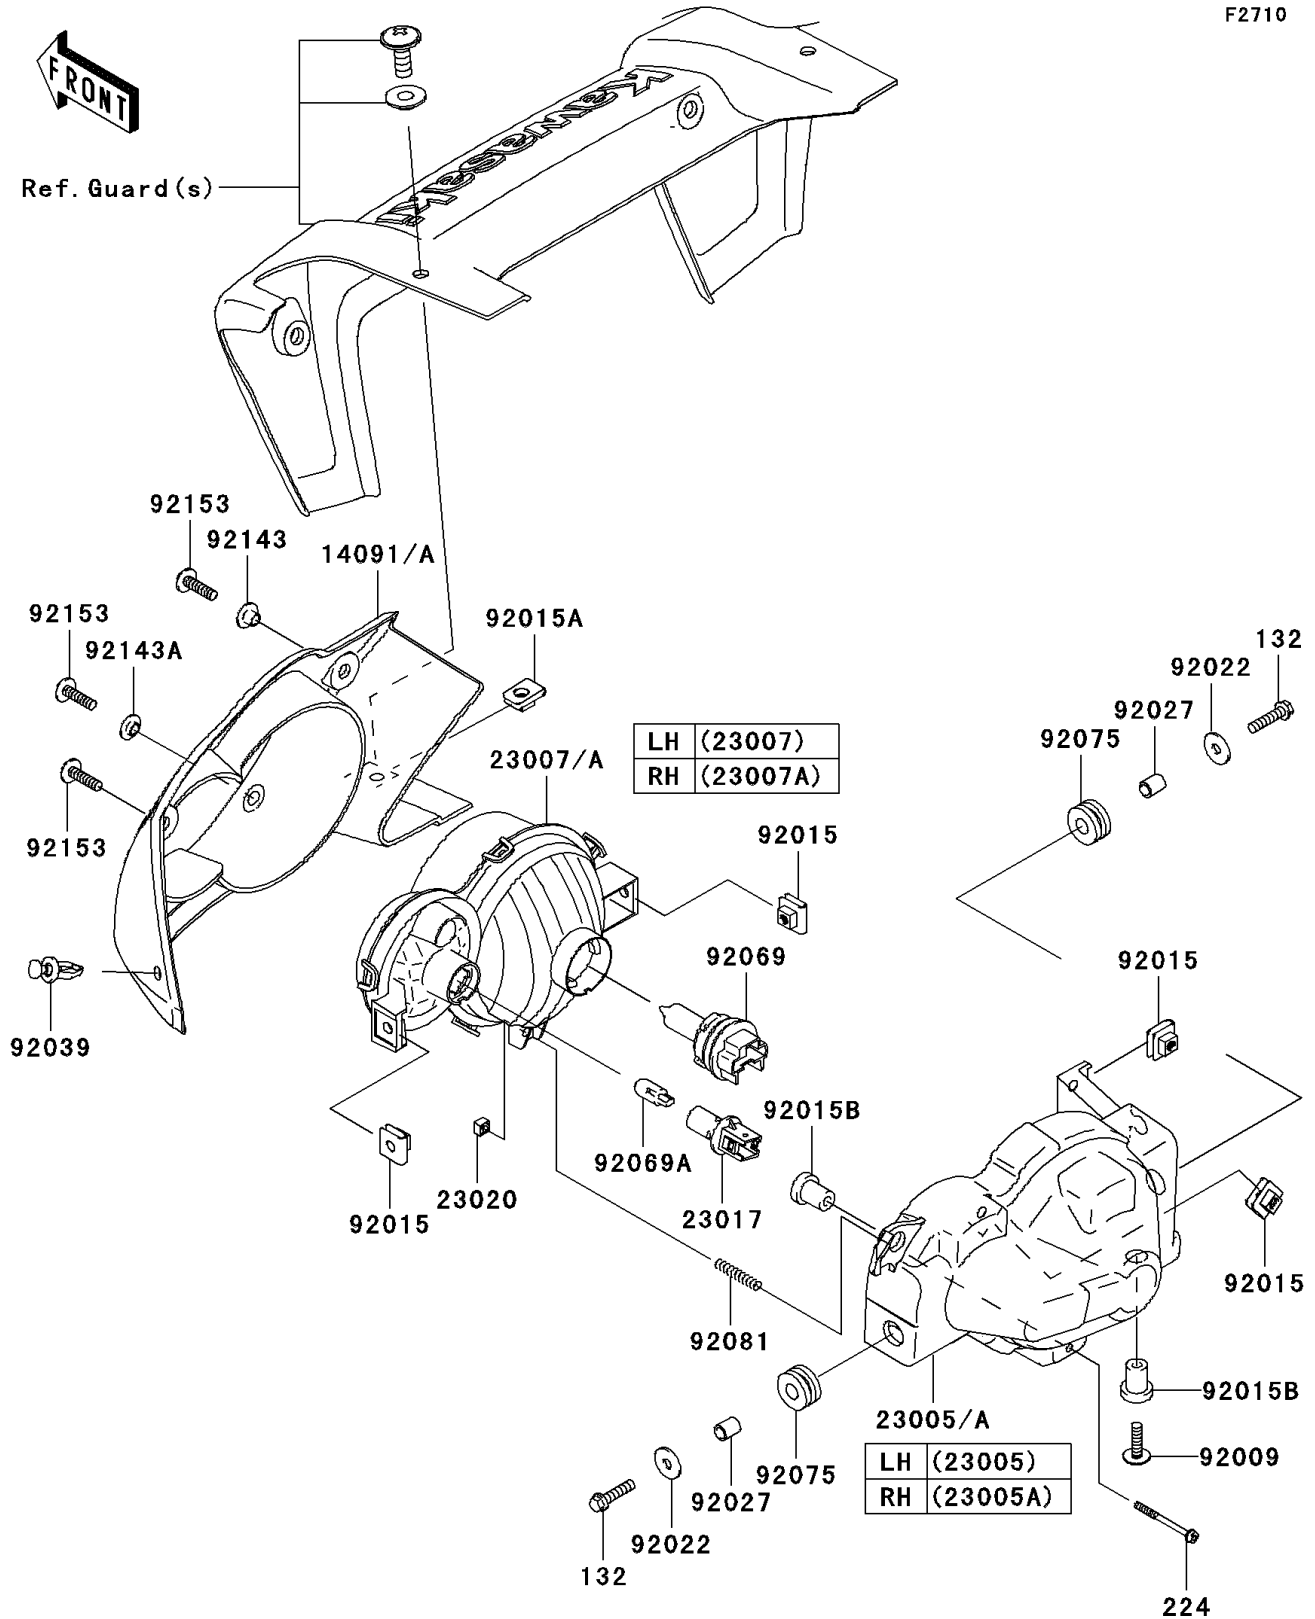

## 2007 Brute Force 650 4x4i Hardwoods Green HD PARTS DIAGRAM

Headlight(s)(GGF-G9F)

F2710

## 2007 Brute Force 650 4x4i Hardwoods Green HD PARTS LIST

Headlight(s)(G6F-G9F)

ITEM NAME	PART NUMBER	QUANTITY
BOLT-FLANGED-SMALL,6X25 (Ref # 132)	132BA0625	1
SCREW-PAN-WP-CROS,4X45 (Ref # 224)	224AA0445	1
COVER,HEAD LAMP,LH,F.BLACK (Ref # 14091)	14091-0132-6Z	1
COVER,HEAD LAMP,RH,F.BLACK (Ref # 14091A)	14091-0133-6Z	1
BODY-COMP-HEAD LAMP,LH (Ref # 23005)	23005-0006	1
BODY-COMP-HEAD LAMP,RH (Ref # 23005A)	23005-0007	1
LENS-COMP,HEAD LAMP,LH (Ref # 23007)	23007-0024	1
LENS-COMP,HEAD LAMP,RH (Ref # 23007A)	23007-0025	1
SOCKET,HEAD LAMP (Ref # 23017)	23017-0001	1
NUT,4MM,FOCUS ADJUST (Ref # 23020)	23020-018	1
SCREW,6X22 (Ref # 92009)	92009-1664	1
NUT,6MM (Ref # 92015)	92015-1094	1
NUT,6MM (Ref # 92015A)	92015-1602	1
NUT,RUBBER,6MM (Ref # 92015B)	92015-1692	1
WASHER,6.5X20X1.6 (Ref # 92022)	92022-125	1
COLLAR,6.8X10X12 (Ref # 92027)	92027-162	1
RIVET (Ref # 92039)	92039-1229	1
BULB,12V 40/40W (Ref # 92069)	92069-0005	1
BULB,12V 5W (Ref # 92069A)	92069-0006	1
DAMPER (Ref # 92075)	92075-1690	1
SPRING,FOCUS ADJUST (Ref # 92081)	92081-1896	1
COLLAR (Ref # 92143)	92143-1057	1
COLLAR (Ref # 92143A)	92143-1087	1
BOLT,SOCKET,6X22 (Ref # 92153)	92153-0574	1