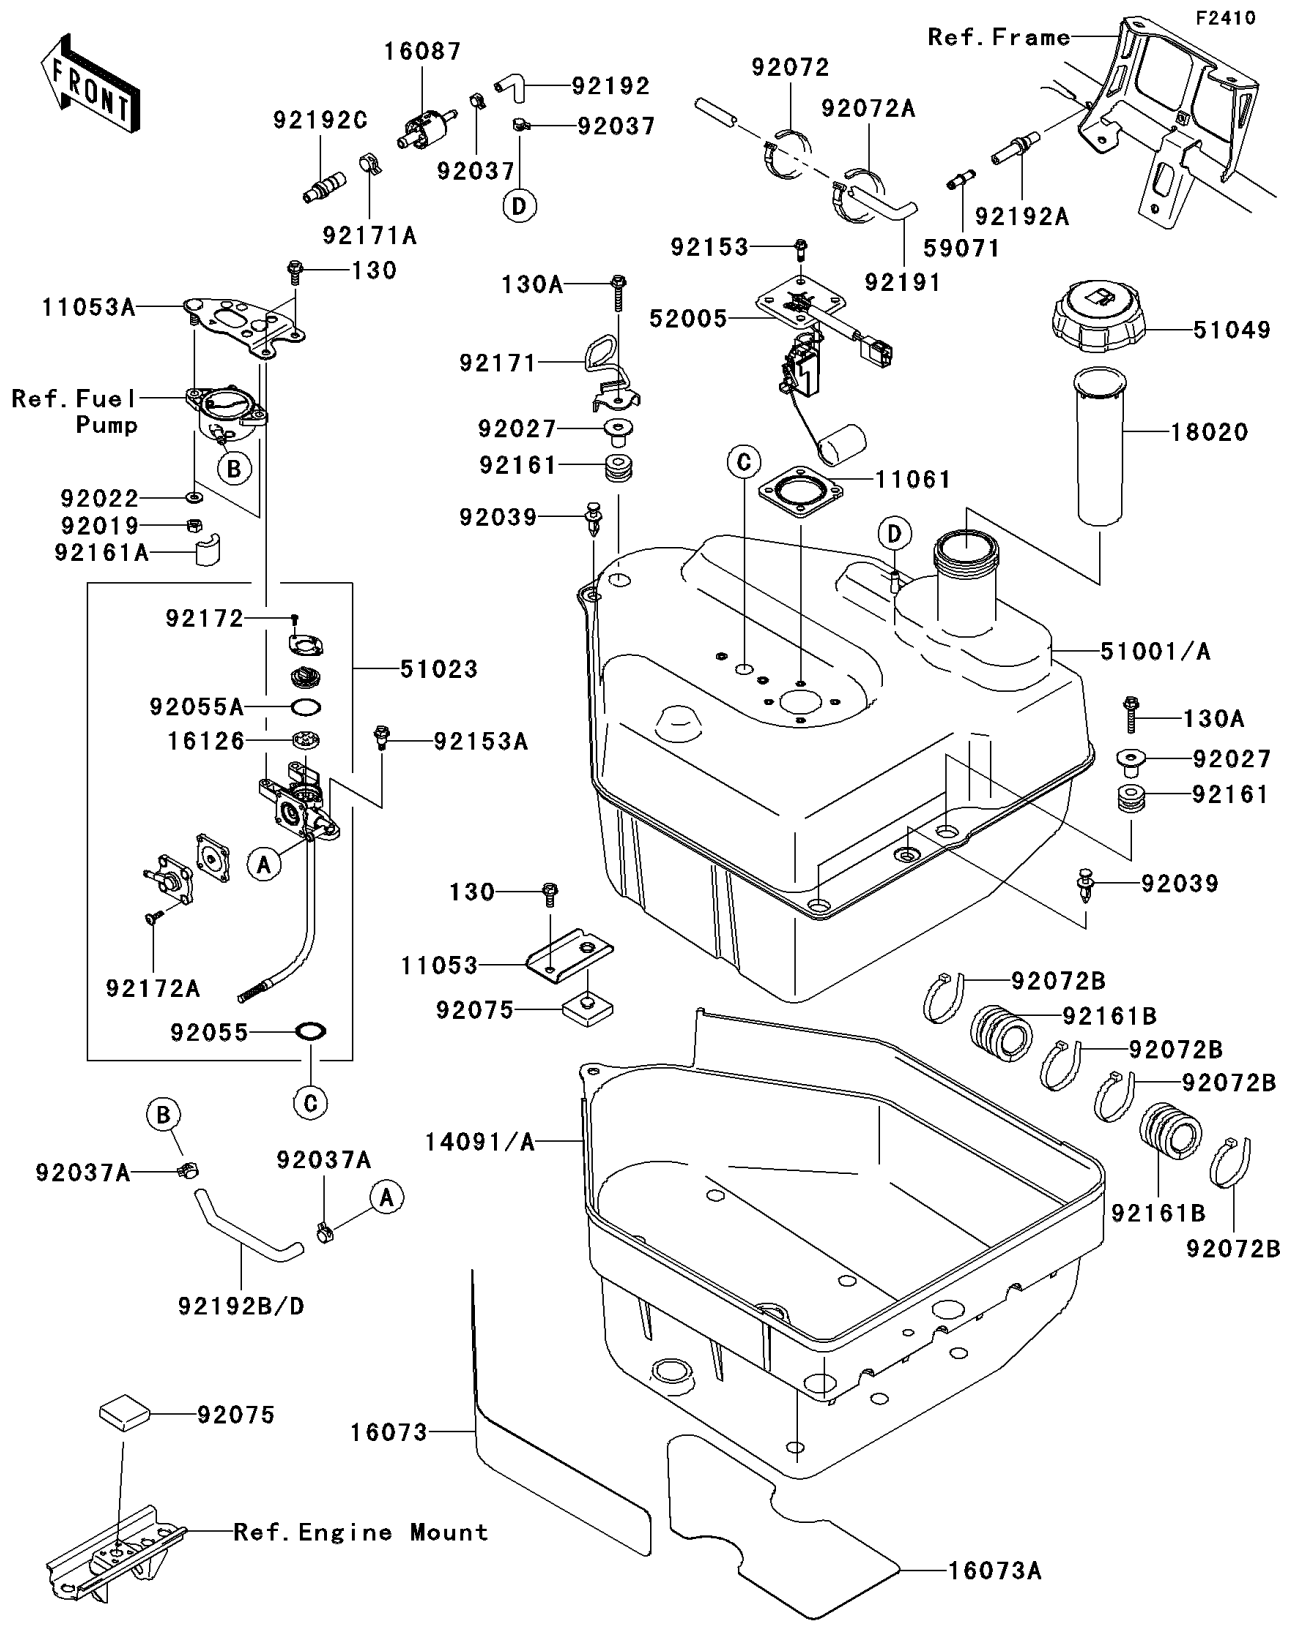

2010 Brute Force 650 4x4i Hardwoods Green HD (Canada Only) PARTS DIAGRAM

Fuel Tank

2010 Brute Force 650 4x4i Hardwoods Green HD (Canada Only) PARTS LIST

Fuel Tank

ITEM NAME	PART NUMBER	QUANTITY
BRACKET,FUEL TANK,TOP (Ref # 11053)	11053-0936	1
BRACKET,FUEL PUMP (Ref # 11053A)	11053-1247	1
GASKET,FUEL GAUGE (Ref # 11061)	11061-0071	1
COVER,FUEL TANK,LWR (Ref # 14091A)	14091-0608	1
INSULATOR,FUEL TANK COVER,SIDE (Ref # 16073)	16073-0033	1
INSULATOR,FUEL TANK COVER,LWR (Ref # 16073A)	16073-0034	1
VALVE-CHECK (Ref # 16087)	16087-0002	1
VALVE (Ref # 16126)	16126-0027	1
BAFFLE,FUEL TANK (Ref # 18020)	18020-0008	1
TANK-COMP-FUEL (Ref # 51001A)	51001-0198	1
TAP-ASSY,FUEL (Ref # 51023)	51023-0022	1
CAP-TANK,FUEL (Ref # 51049)	51049-0001	1
GAUGE,FUEL (Ref # 52005)	52005-0011	1
JOINT (Ref # 59071)	59071-3717	1
NUT,LOCK,6MM (Ref # 92019)	92019-008	1
WASHER,6.2X15.0X1.2 (Ref # 92022)	92022-2373	1
COLLAR,L=16.1 (Ref # 92027)	92027-1847	1
CLAMP,TUBE (Ref # 92037)	92037-1461	1
CLAMP,TUBE (Ref # 92037A)	92037-1505	1
RIVET (Ref # 92039)	92039-1229	1
RING-O,FUEL TAP (Ref # 92055)	92055-0081	1
RING-O (Ref # 92055A)	92055-0111	1
BAND,L=149 (Ref # 92072)	92072-031	1
BAND,L=186 (Ref # 92072A)	92072-056	1
BAND,L=188 (Ref # 92072B)	92072-1239	1
DAMPER (Ref # 92075)	92075-1882	1
BOLT,FLANGED,5MM (Ref # 92153)	92153-0361	1
BOLT,6MM (Ref # 92153A)	92153-0824	1
DAMPER (Ref # 92161)	92161-0106	1