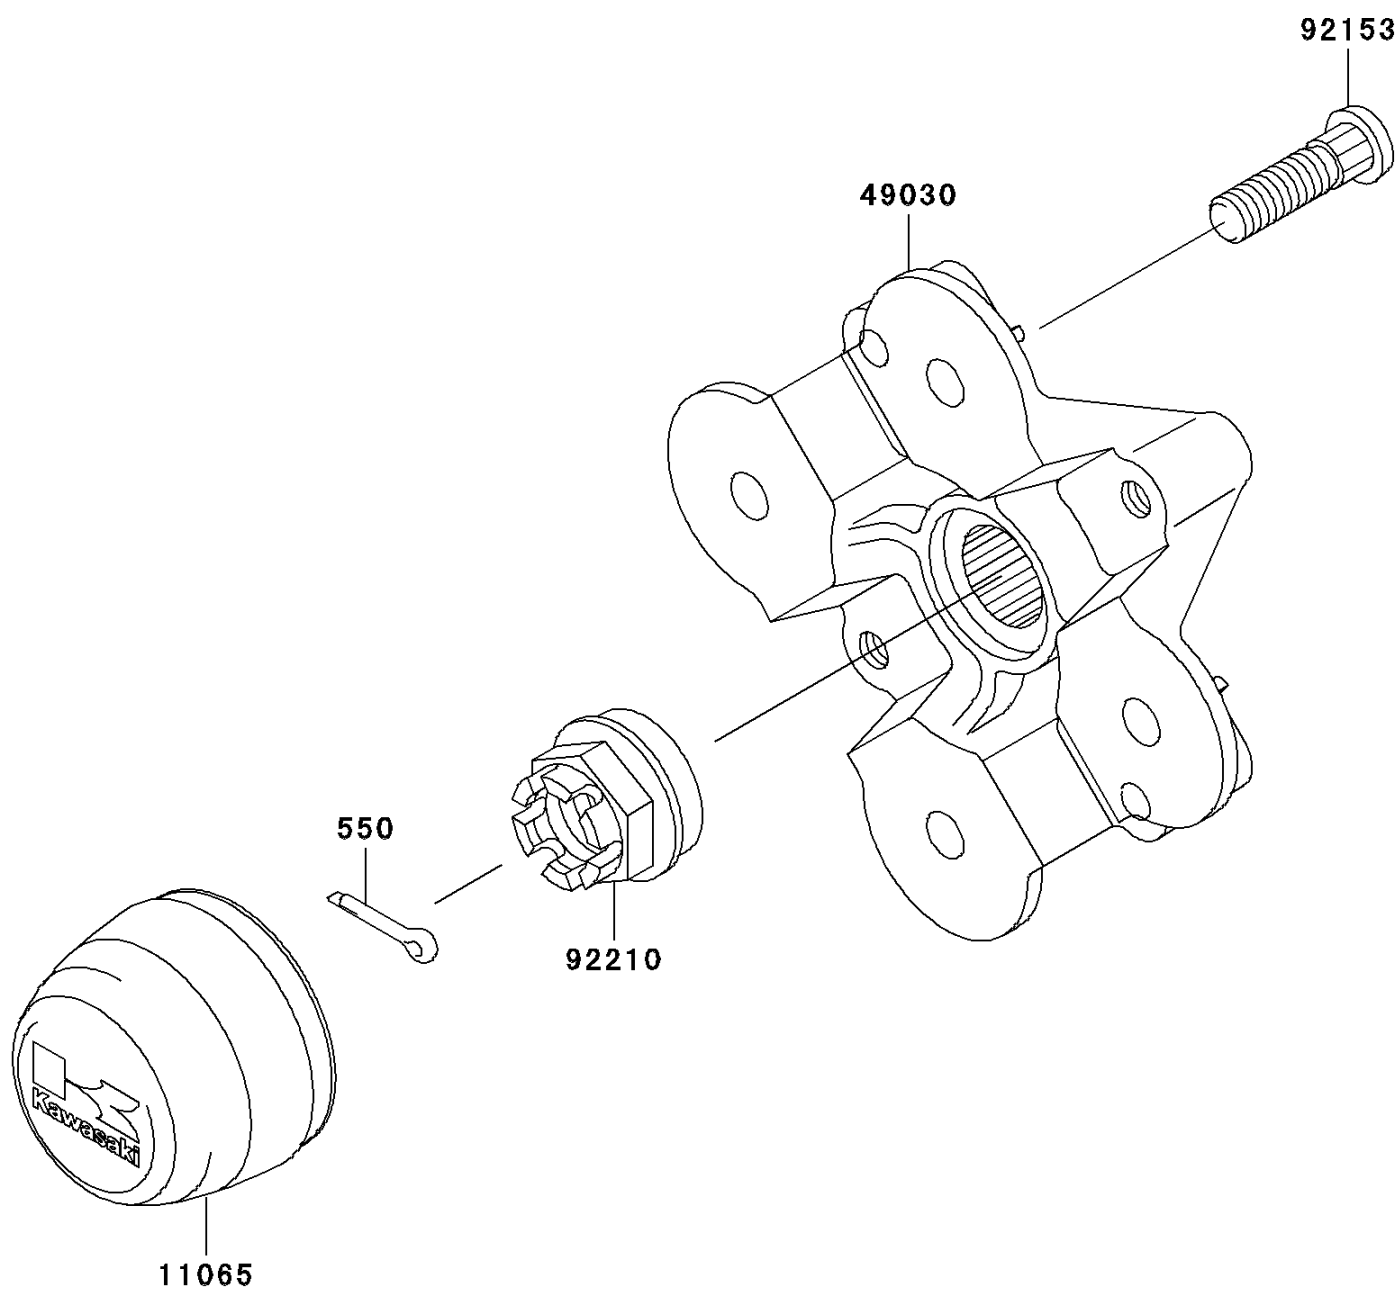

## 2010 Brute Force 650 4x4i Hardwoods Green HD (Canada Only) PARTS DIAGRAM

F2230

## 2010 Brute Force 650 4x4i Hardwoods Green HD (Canada Front Hub Only) PARTS LIST

| ITEM NAME                     | PART NUMBER | QUANTITY |
|-------------------------------|-------------|----------|
| PIN-COTTER,4.0X25 (Ref # 550) | 550AA4025   | 1        |
| CAP,WHEEL (Ref # 11065)       | 11065-0108  | 1        |
| HUB,FR (Ref # 49030)          | 49030-0013  | 1        |
| BOLT,10X36.5 (Ref # 92153)    | 92153-0890  | 1        |
| NUT,CASTLE,18MM (Ref # 92210) | 92210-1349  | 1        |