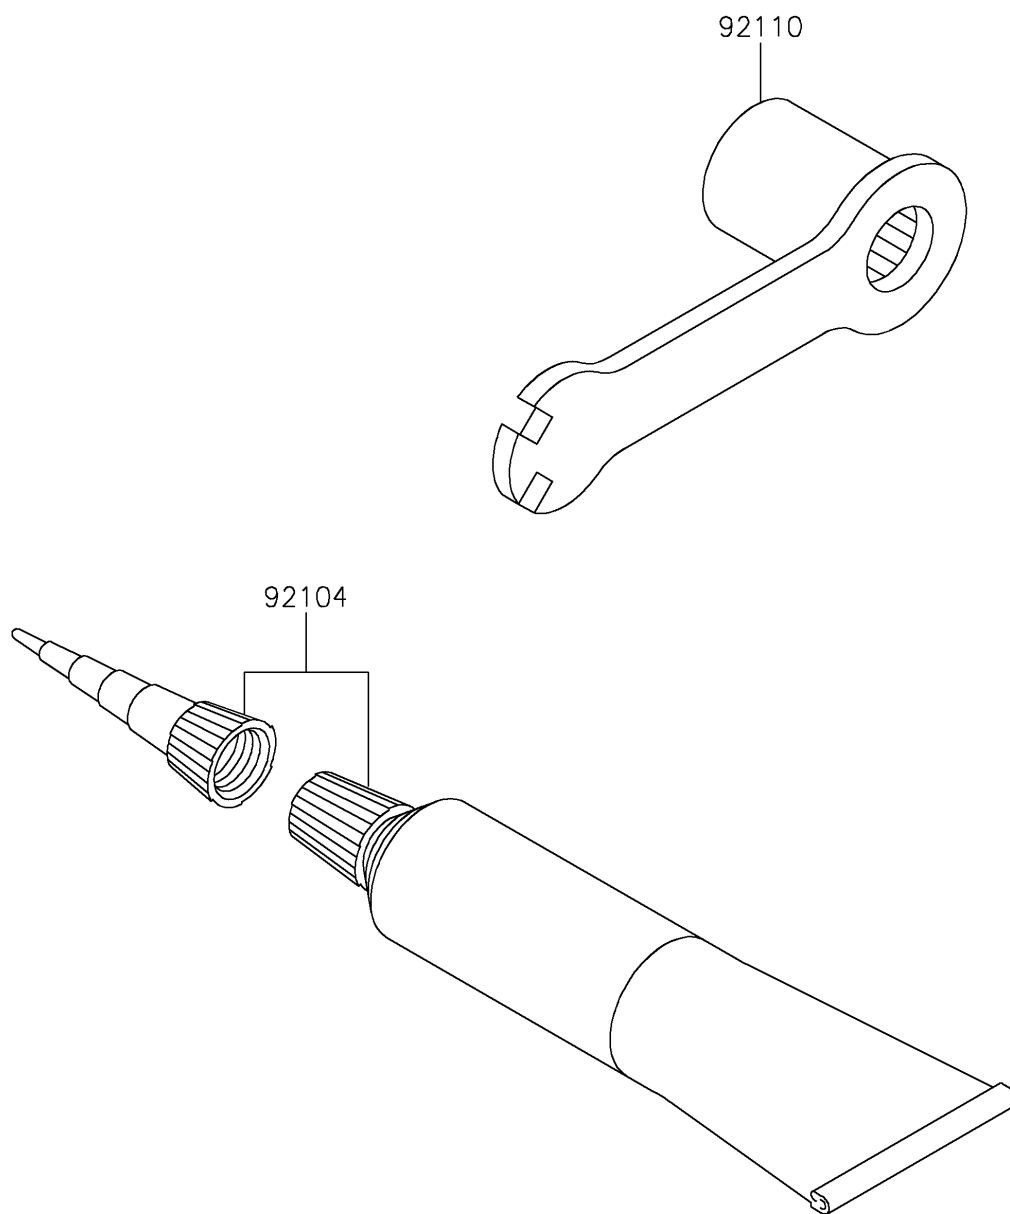

2020 KX™ 65

PARTS DIAGRAM

Owner's Tools

F2810

2020 KX™ 65

PARTS LIST

Owner's Tools

| ITEM NAME | PART NUMBER | QUANTITY |
|--|-------------|----------|
| GASKET-LIQUID,TB1105B,SILVER (Ref # 92104) | 92104-002 | 1 |
| TOOL-WRENCH,BOX,21MM&SPOKE (Ref # 92110) | 92110-1119 | 1 |