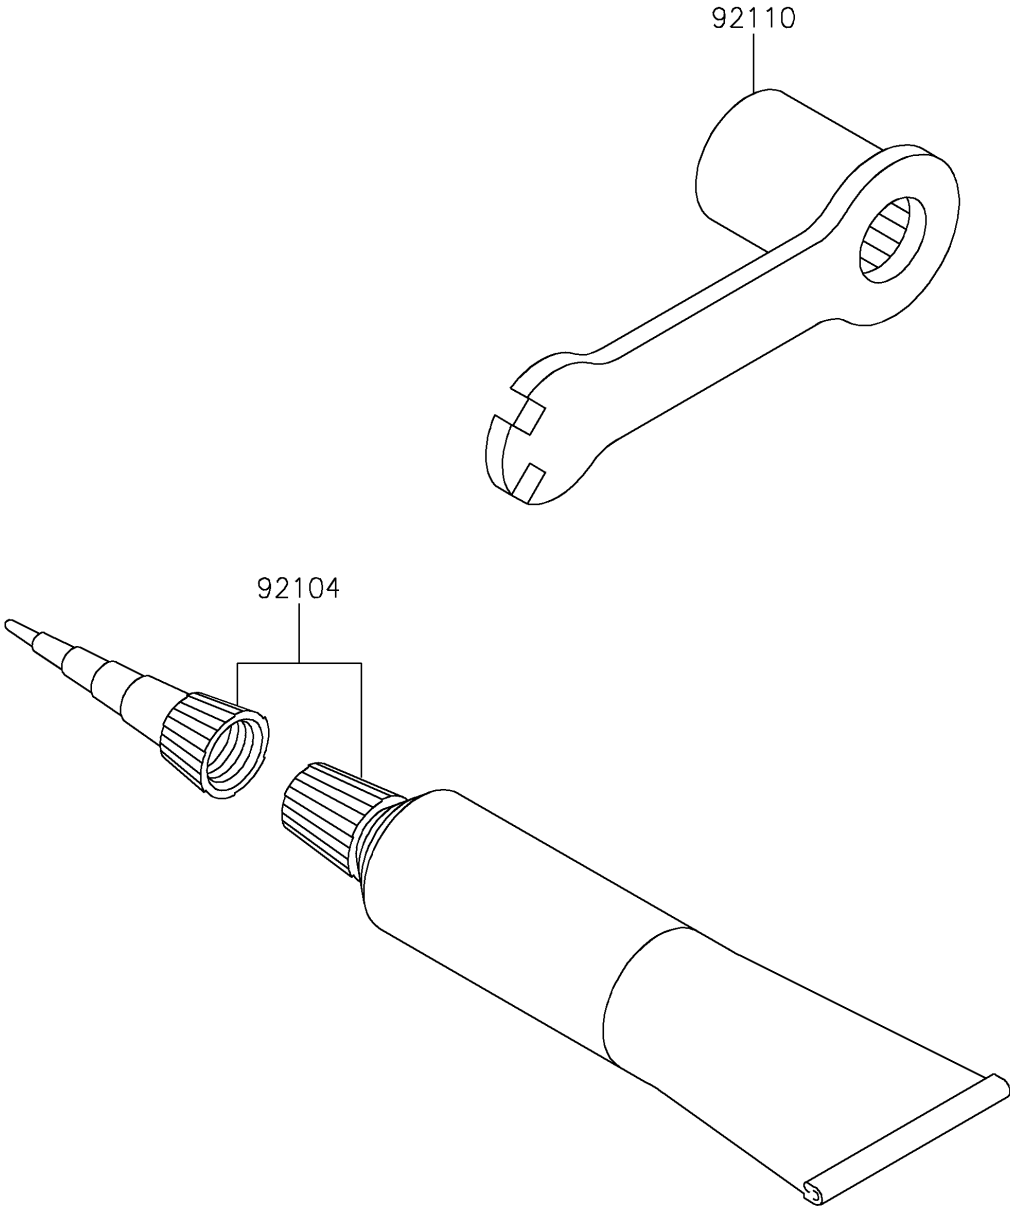

2020 KX™65 PARTS DIAGRAM

Owner's Tools

F2810

2020 KX™65 PARTS LIST

Owner's Tools

ITEM NAME	PART NUMBER	QUANTITY
GASKET-LIQUID,TB1105B,SILVER (Ref # 92104)	92104-002	1
TOOL-WRENCH,BOX,21MM&SPOKE (Ref # 92110)	92110-1119	1