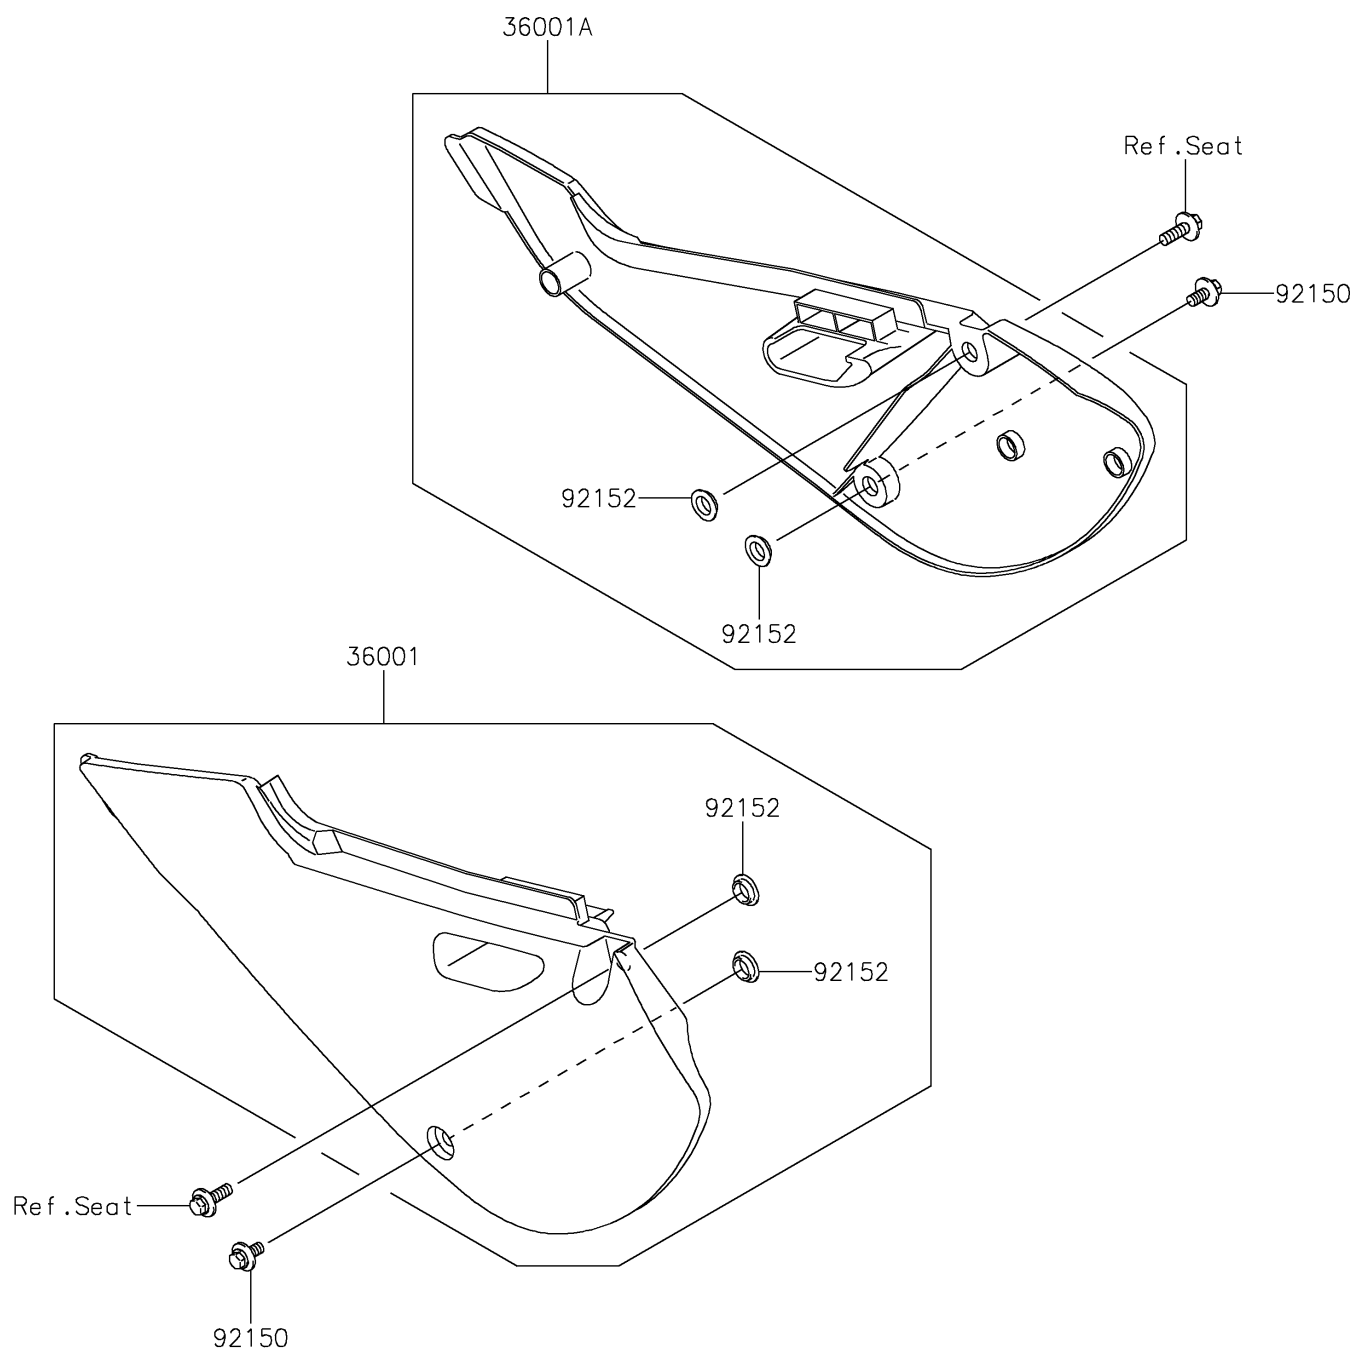

## 2020 KX™65 PARTS DIAGRAM

Side Covers

F2611

## 2020 KX™65 PARTS LIST

Side Covers

ITEM NAME	PART NUMBER	QUANTITY
COVER-SIDE,LH,L.GREEN (Ref # 36001)	36001-1639-290	1
COVER-SIDE,RH,L.GREEN (Ref # 36001A)	36001-1667-290	1
BOLT,6X14 (Ref # 92150)	92150-1340	1
COLLAR,8.8X11.2X4 (Ref # 92152)	92152-0909	1