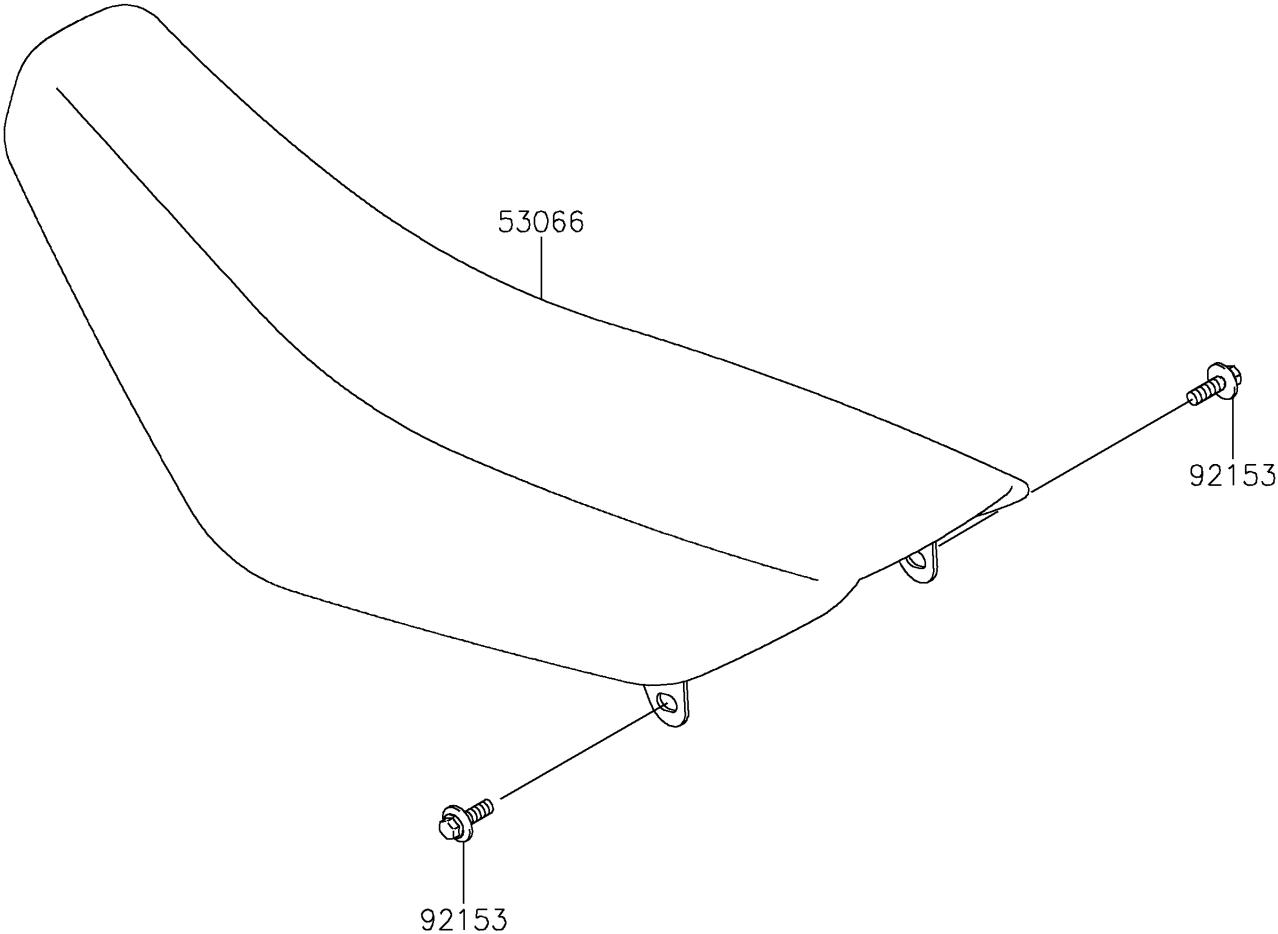

2020 KX™65 PARTS DIAGRAM

Seat

F2510

2020 KX™65 PARTS LIST

Seat

ITEM NAME	PART NUMBER	QUANTITY
SEAT-ASSY, GREEN/BLACK (Ref # 53066)	53066-0454-49F	1
BOLT, 6X20 (Ref # 92153)	92153-0502	1