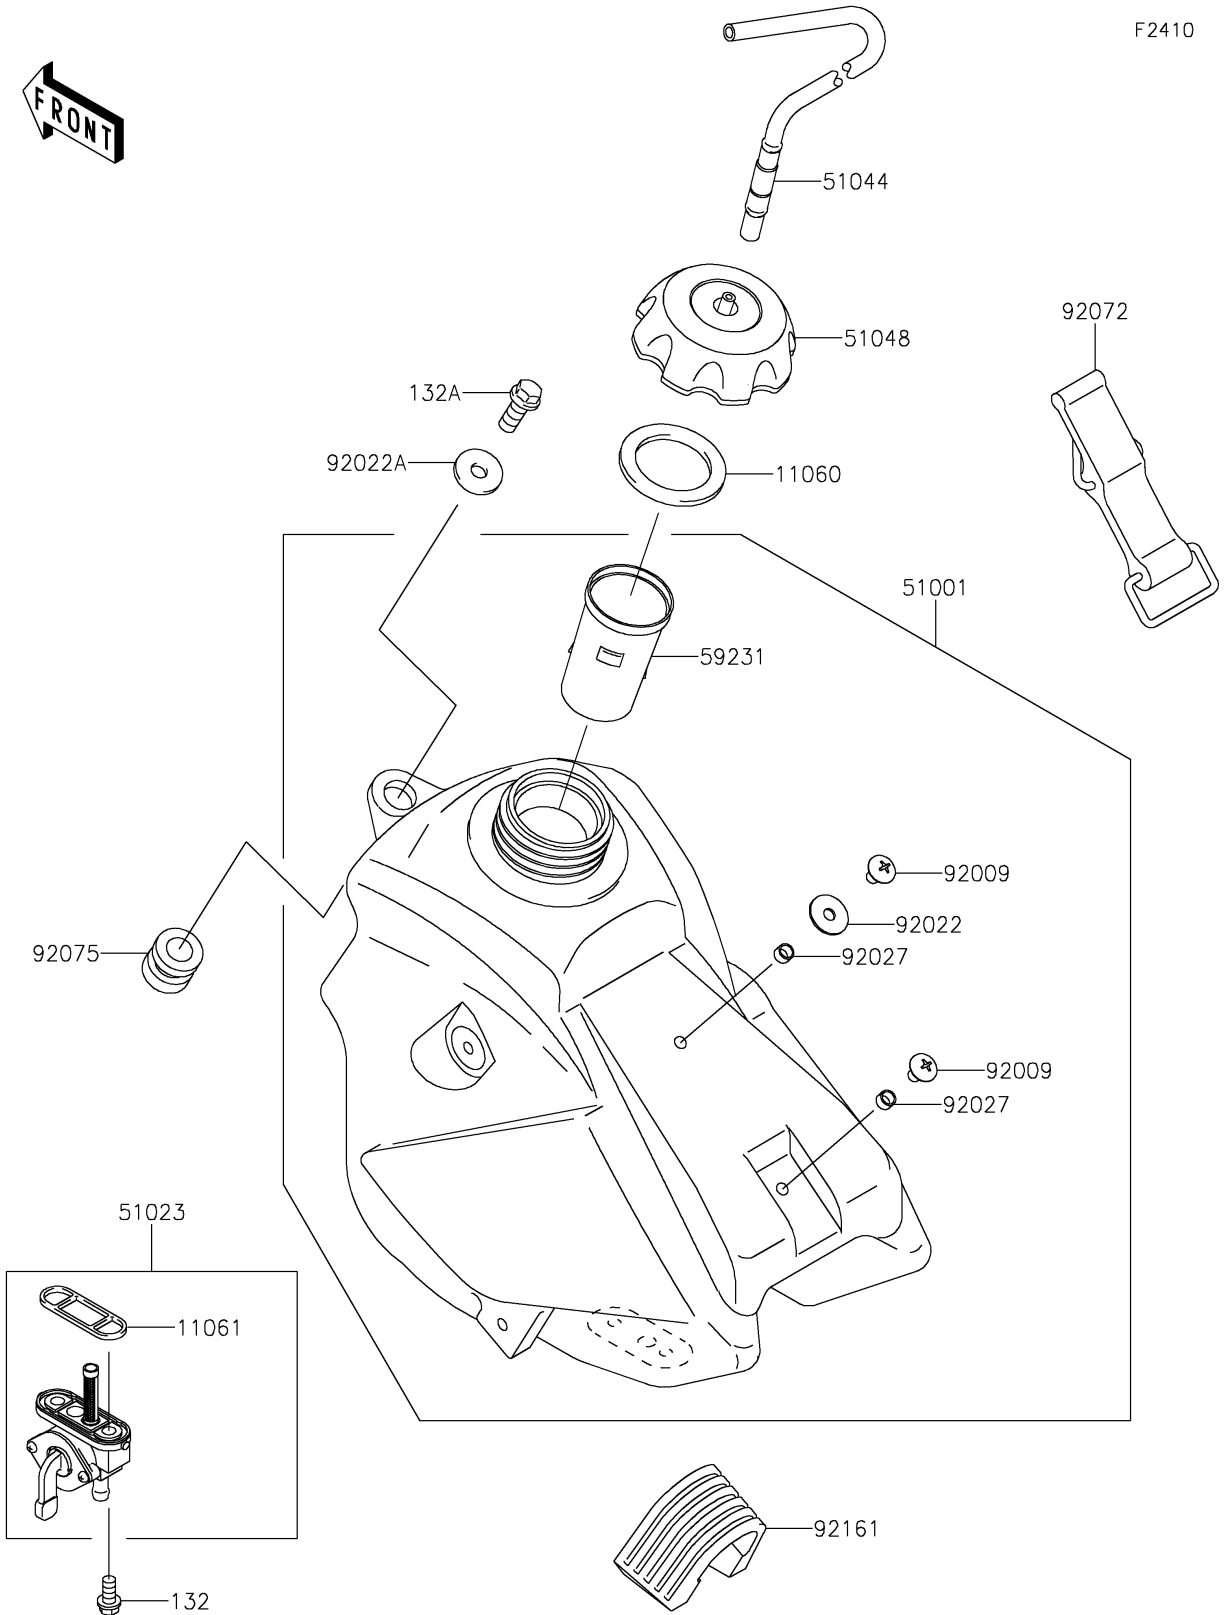

## 2020 KX™65 PARTS DIAGRAM

Fuel Tank

## 2020 KX™65 PARTS LIST

Fuel Tank

ITEM NAME	PART NUMBER	QUANTITY
GASKET,FUEL TANK CAP (Ref # 11060)	11060-1340	1
GASKET,FUEL TAP (Ref # 11061)	11061-0181	1
BOLT-FLANGED-SMALL,6X12 (Ref # 132)	132BA0612	1
BOLT-FLANGED-SMALL,6X14 (Ref # 132A)	132BA0614	1
TANK-COMP-FUEL,F.BLACK (Ref # 51001)	51001-1676-6Z	1
TAP-ASSY,FUEL (Ref # 51023)	51023-0024	1
TUBE-ASSY (Ref # 51044)	51044-0025	1
CAP-ASSY-TANK,FUEL (Ref # 51048)	51048-0014	1
FILLER (Ref # 59231)	59231-1096	1
SCREW,6X10 (Ref # 92009)	92009-1530	1
WASHER,PLAIN,6.5X20X1 (Ref # 92022)	92022-165	1
WASHER,6.5X24X2 (Ref # 92022A)	92022-1690	1
COLLAR,6.2X7.8X5 (Ref # 92027)	92027-2096	1
BAND,FUEL TANK (Ref # 92072)	92072-1229	1
DAMPER (Ref # 92075)	92075-1787	1
DAMPER,FUEL TANK,RR (Ref # 92161)	92161-1077	1