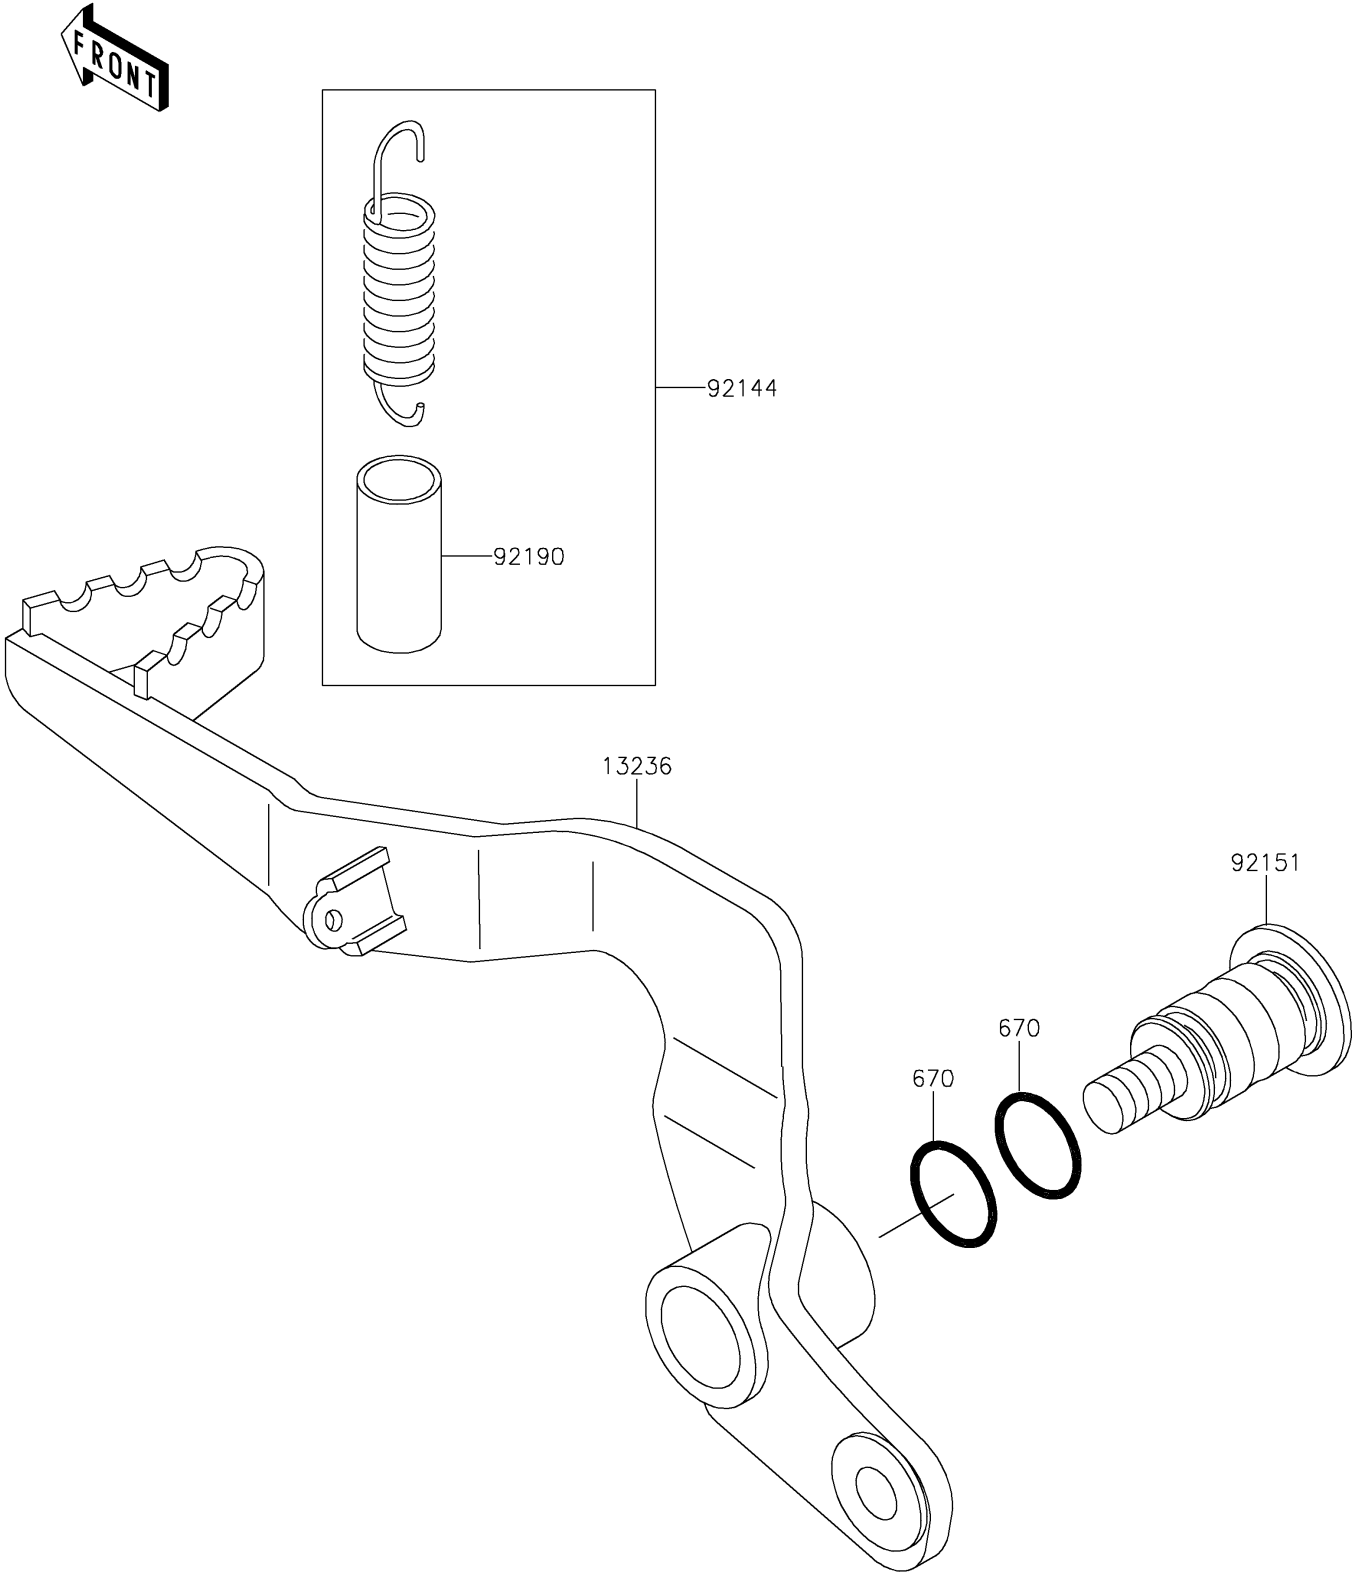

2020 KX™65 PARTS DIAGRAM

Brake Pedal

F2260

2020 KX™65 PARTS LIST

Brake Pedal

ITEM NAME	PART NUMBER	QUANTITY
LEVER-COMP,BRAKE PEDAL,STEEL (Ref # 13236)	13236-1369	1
O RING,12MM (Ref # 670)	670B2012	1
SPRING,BRAKE PEDAL RETURN (Ref # 92144)	92144-1752	1
BOLT,BRAKE PEDAL,8MM (Ref # 92151)	92151-1572	1
TUBE,13X16X25 (Ref # 92190)	92190-1488	1