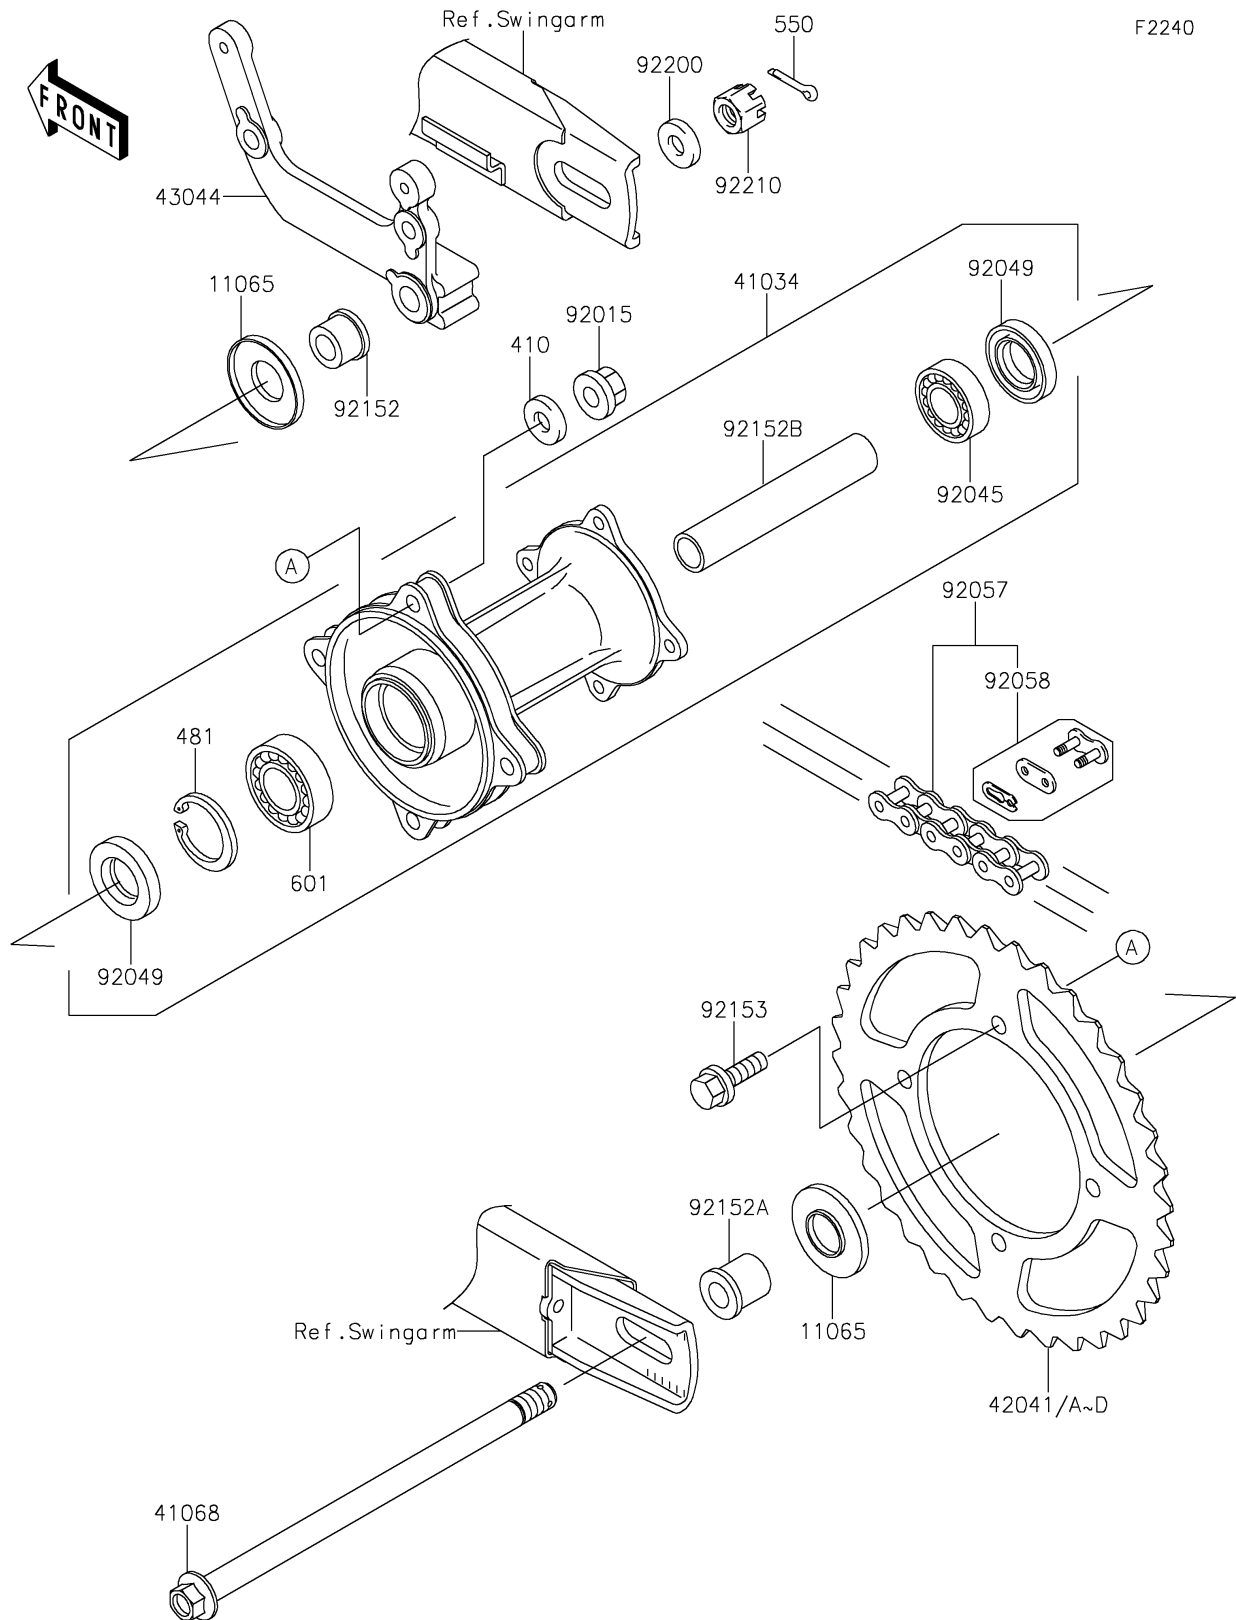

## 2020 KX™65 PARTS DIAGRAM

Rear Hub

## 2020 KX™65 PARTS LIST

Rear Hub

ITEM NAME	PART NUMBER	QUANTITY
CAP (Ref # 11065)	11065-1137	1
WASHER-PLAIN-SMALL,8MM (Ref # 410)	410AA0800	1
DRUM-ASSY,REAR BRAKE (Ref # 41034)	41034-1303	1
AXLE,RR (Ref # 41068)	41068-1419	1
SPROCKET-HUB,45T (Ref # 42041)	42041-1526	1
SPROCKET-HUB,46T (Ref # 42041A)	42041-1527	1
SPROCKET-HUB,47T (Ref # 42041B)	42041-1528	1
SPROCKET-HUB,48T (Ref # 42041C)	42041-1529	1
SPROCKET-HUB,49T (Ref # 42041D)	42041-1549	1
HOLDER-COMP-CALIPER,RR (Ref # 43044)	43044-1127	1
CIRCLIP-TYPE-C,37MM (Ref # 481)	481J3700	1
PIN-COTTER,3.0X25 (Ref # 550)	550AA3025	1
BEARING-BALL,#6201UUC3 (Ref # 601)	601B6301UU	1
NUT,8MM (Ref # 92015)	92015-1432	1
BEARING-BALL,TMB201LLUC3/2A (Ref # 92045)	92045-1062	1
SEAL-OIL,TC20376.5 (Ref # 92049)	92049-1257	1
CHAIN,DRIVE,DID420MBK1X110L (Ref # 92057)	92057-1504	1
JOINT-CHAIN,DRIVE (Ref # 92058)	92058-1073	1
COLLAR,AXLE,L=15.5 (Ref # 92152)	92152-1196	1
COLLAR,RR AXLE,L=22 (Ref # 92152A)	92152-1198	1
COLLAR,RR BRAKE DRUM,L=89 (Ref # 92152B)	92152-1199	1
BOLT,FLANGED,8X28 (Ref # 92153)	92153-1101	1
WASHER,12.3X23X2.3 (Ref # 92200)	92200-1004	1
NUT,12MM (Ref # 92210)	92210-7501	1