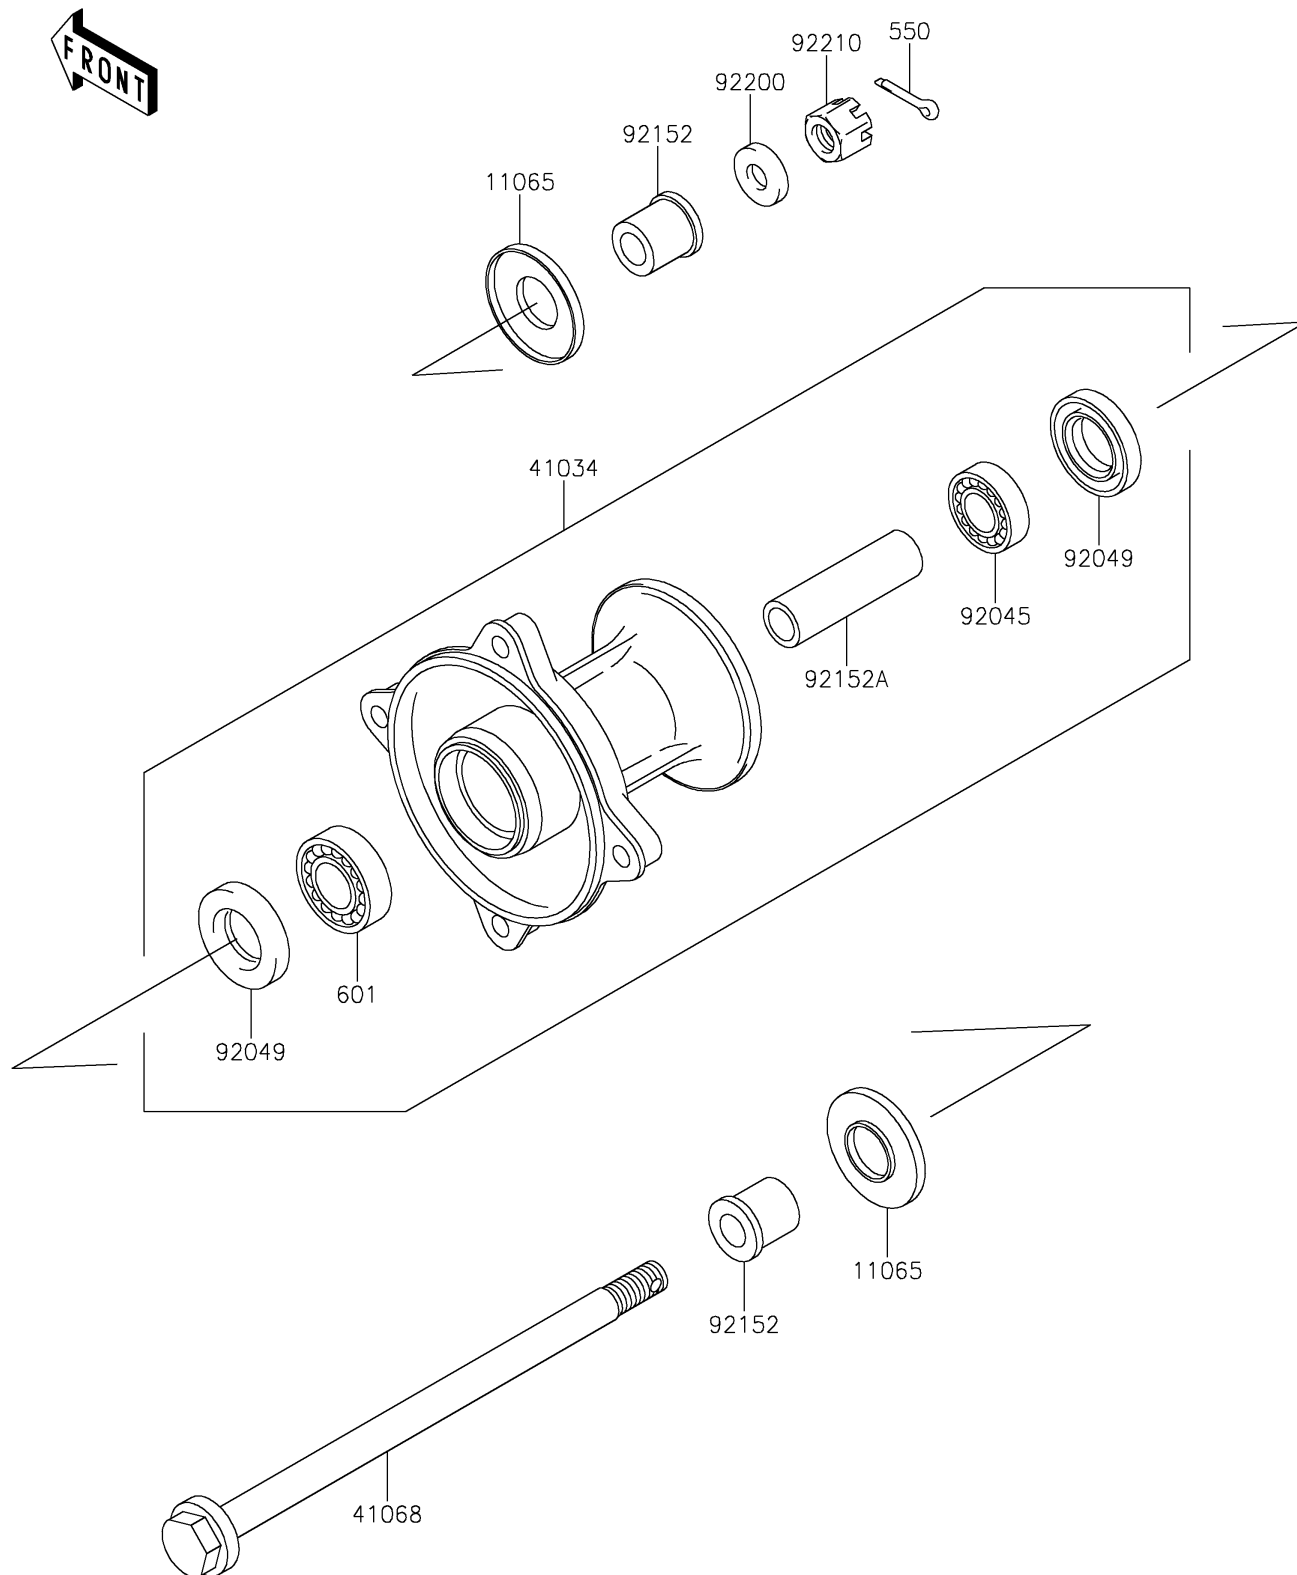

2020 KX™65 PARTS DIAGRAM

Front Hub

F2230

2020 KX™65 PARTS LIST

Front Hub

ITEM NAME	PART NUMBER	QUANTITY
CAP (Ref # 11065)	11065-1137	1
DRUM-ASSY,FRONT BRAKE (Ref # 41034)	41034-1302	1
AXLE,FR (Ref # 41068)	41068-1418	1
PIN-COTTER,3.0X25 (Ref # 550)	550AA3025	1
BEARING-BALL,#6201UUC3 (Ref # 601)	601B6301UU	1
BEARING-BALL,TMB201LLUC3/2A (Ref # 92045)	92045-1062	1
SEAL-OIL,TC20376.5 (Ref # 92049)	92049-1257	1
COLLAR,AXLE,L=15.5 (Ref # 92152)	92152-1196	1
COLLAR,FR BRAKE DRUM,L=59 (Ref # 92152A)	92152-1197	1
WASHER,12.3X23X2.3 (Ref # 92200)	92200-1004	1
NUT,12MM (Ref # 92210)	92210-7501	1