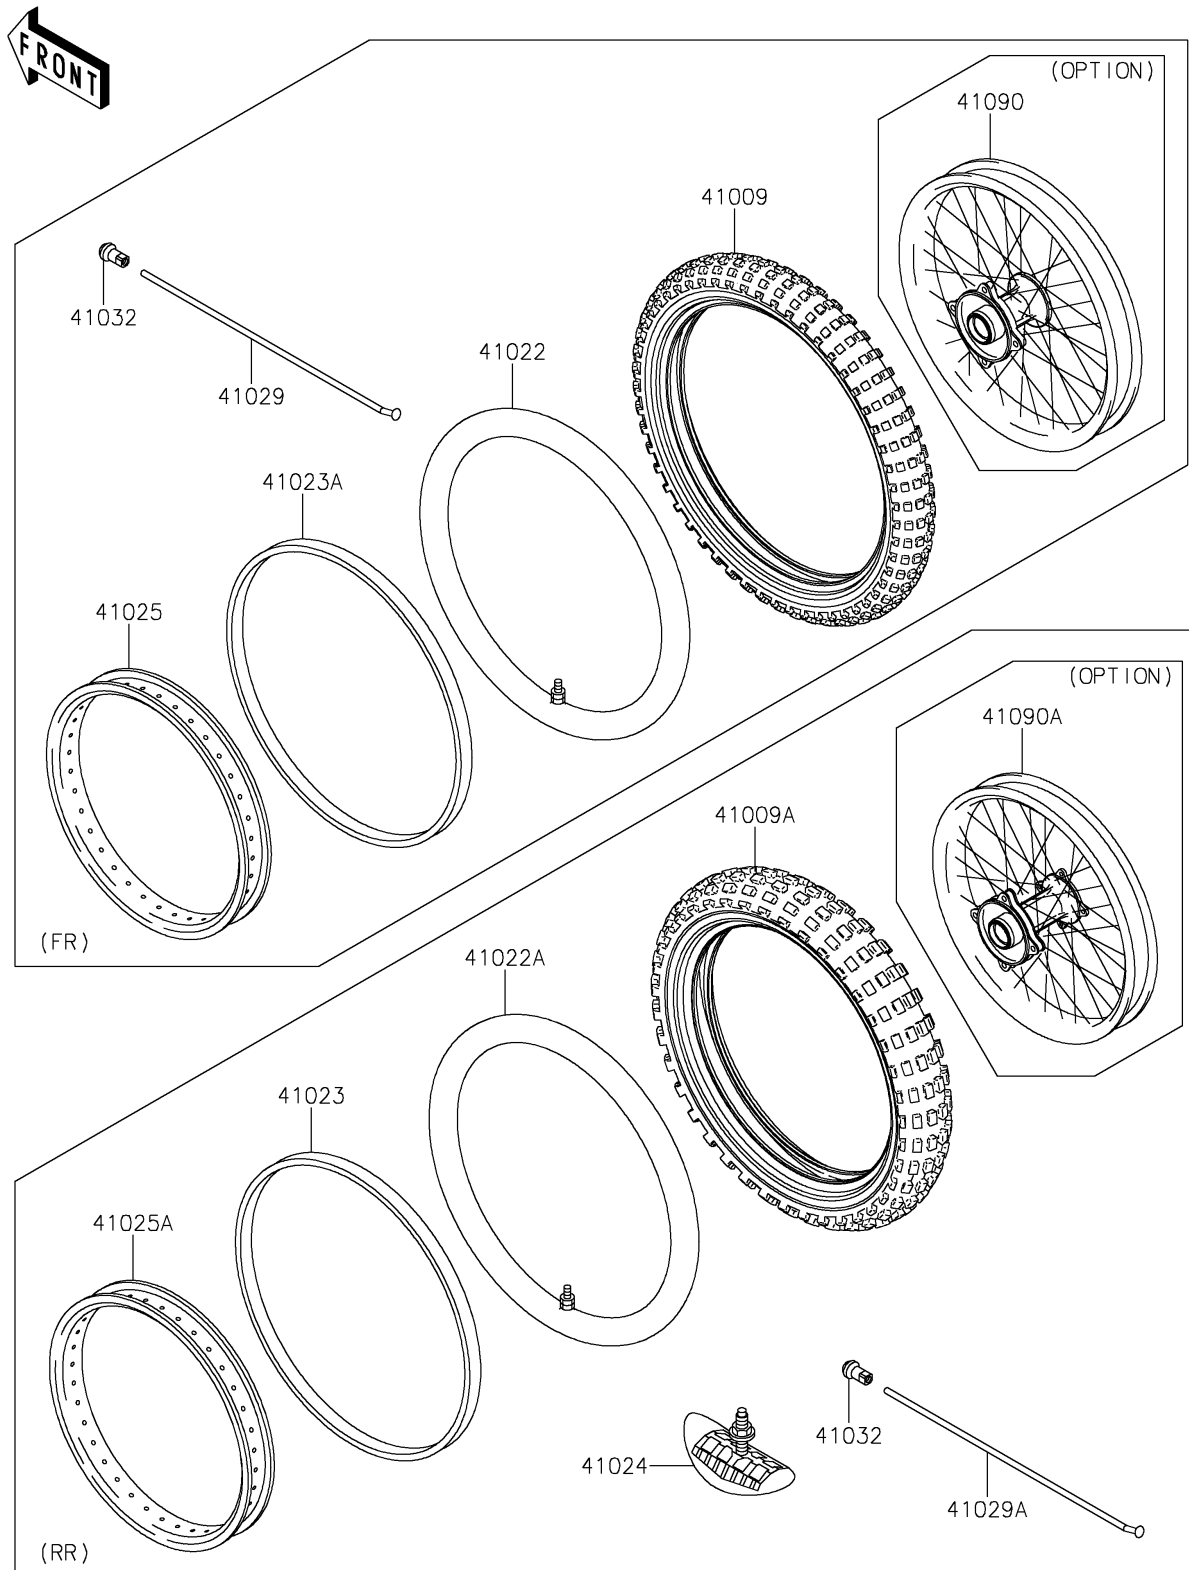

2020 KX™ 65

PARTS DIAGRAM

Wheels/Tires

F2210

2020 KX™ 65

PARTS LIST

Wheels/Tires

ITEM NAME	PART NUMBER	QUANTITY
TIRE,FR,60/100-14 30M,D756F(D) (Ref # 41009)	41009-0105	1
TIRE,RR,80/100-12 41M,D756F(D) (Ref # 41009A)	41009-0106	1
TUBE-TIRE,FR,60/100-14(D) (Ref # 41022)	41022-1114	1
TUBE-TIRE,RR,80/100-12(D) (Ref # 41022A)	41022-1115	1
BAND-RIM,RR,80/100-12(D) (Ref # 41023)	41023-1066	1
BAND-RIM,FR,80/100-14(D) (Ref # 41023A)	41023-1068	1
STOPPER-RIM,1.60-M(DUNLOP) (Ref # 41024)	41024-010	1
RIM,FR,1.40X14,BLACK (Ref # 41025)	41025-0129-WC	1
RIM,RR,1.60X12,BLACK (Ref # 41025A)	41025-0130-WC	1
SPOKE-INNER,FR,150MMX159D (Ref # 41029)	41029-1302	28
SPOKE-INNER,RR,125.5MMX167D (Ref # 41029A)	41029-1303	28
NIPPLE-SPOKE (Ref # 41032)	41032-1055	56
WHEEL,FR,1.40X14,BLACK (Ref # 41090)	41090-0099-WC	1
WHEEL,RR,1.60X12,BLACK (Ref # 41090A)	41090-0100-WC	1