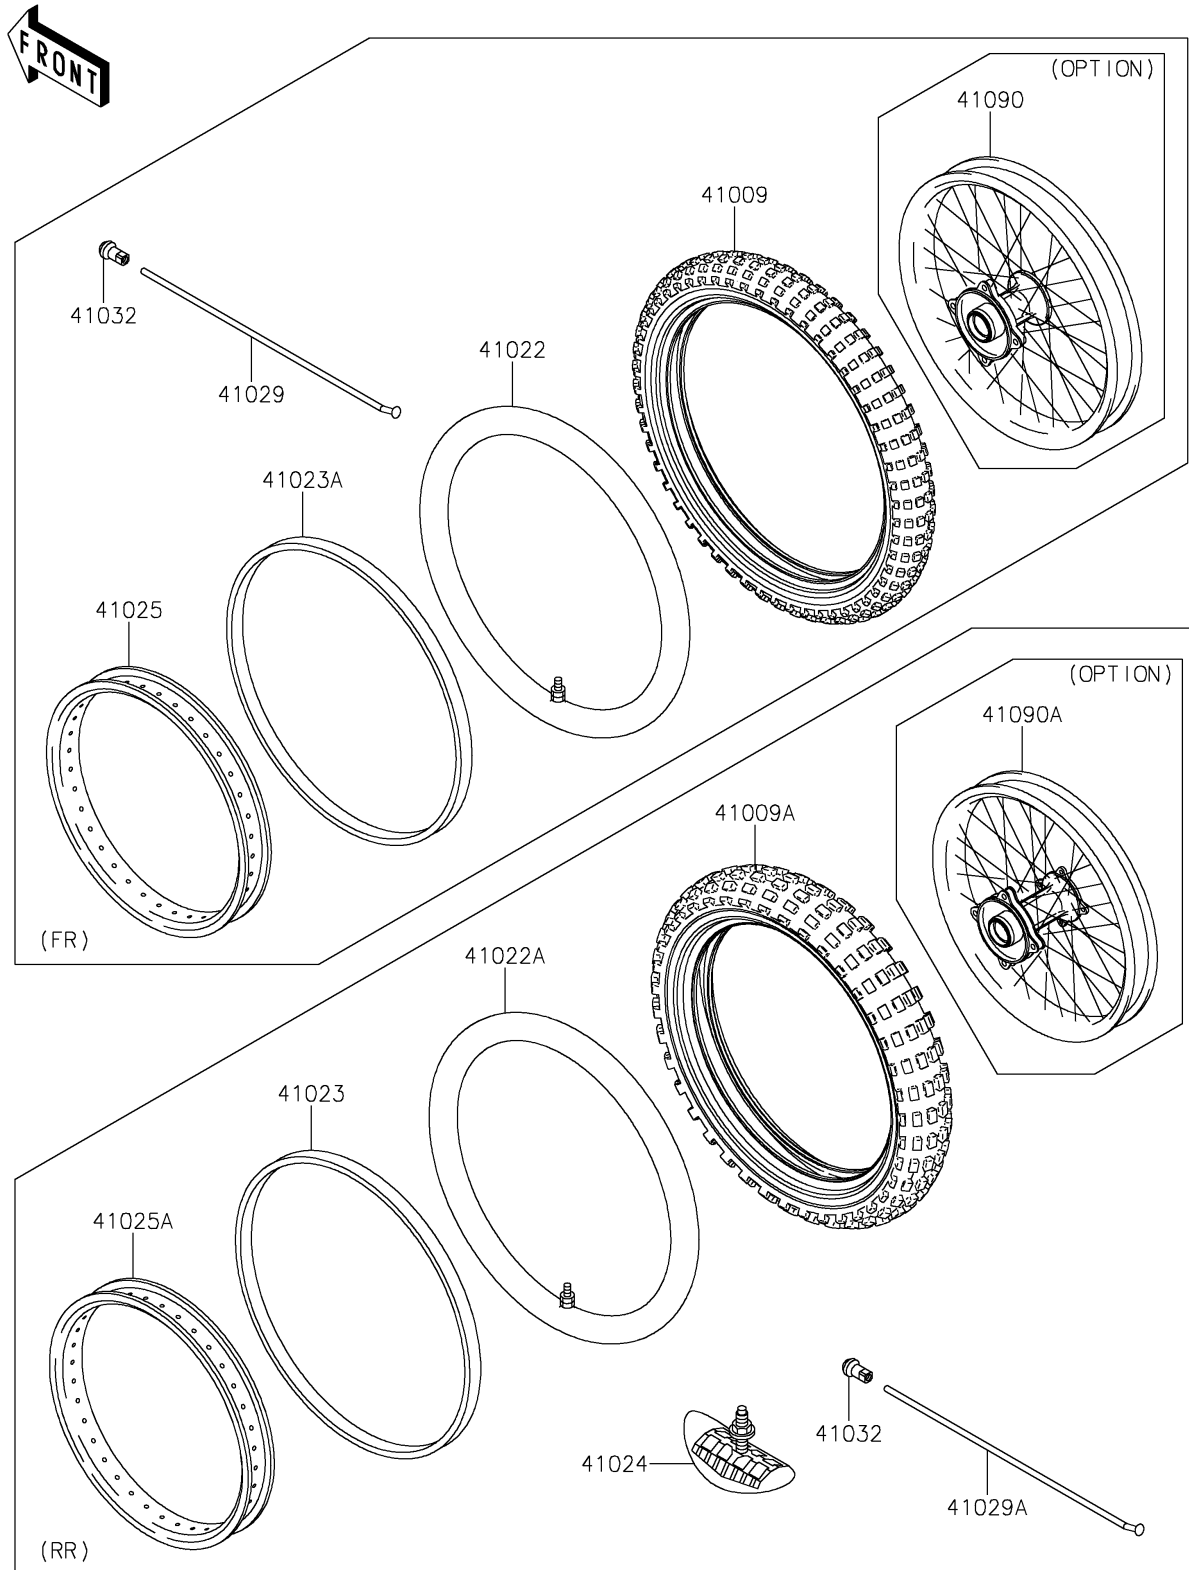

## 2020 KX™65 PARTS DIAGRAM

Wheels/Tires

F2210

## 2020 KX™65 PARTS LIST

Wheels/Tires

ITEM NAME	PART NUMBER	QUANTITY
TIRE,FR,60/100-14 30M,D756F(D) (Ref # 41009)	41009-0105	1
TIRE,RR,80/100-12 41M,D756F(D) (Ref # 41009A)	41009-0106	1
TUBE-TIRE,FR,60/100-14(D) (Ref # 41022)	41022-1114	1
TUBE-TIRE,RR,80/100-12(D) (Ref # 41022A)	41022-1115	1
BAND-RIM,RR,80/100-12(D) (Ref # 41023)	41023-1066	1
BAND-RIM,FR,80/100-14(D) (Ref # 41023A)	41023-1068	1
STOPPER-RIM,1.60-M(DUNLOP) (Ref # 41024)	41024-010	1
RIM,FR,1.40X14,BLACK (Ref # 41025)	41025-0129-WC	1
RIM,RR,1.60X12,BLACK (Ref # 41025A)	41025-0130-WC	1
SPOKE-INNER,FR,150MMX159D (Ref # 41029)	41029-1302	1
SPOKE-INNER,RR,125.5MMX167D (Ref # 41029A)	41029-1303	1
NIPPLE-SPOKE (Ref # 41032)	41032-1055	1
WHEEL,FR,1.40X14,BLACK (Ref # 41090)	41090-0099-WC	1
WHEEL,RR,1.60X12,BLACK (Ref # 41090A)	41090-0100-WC	1