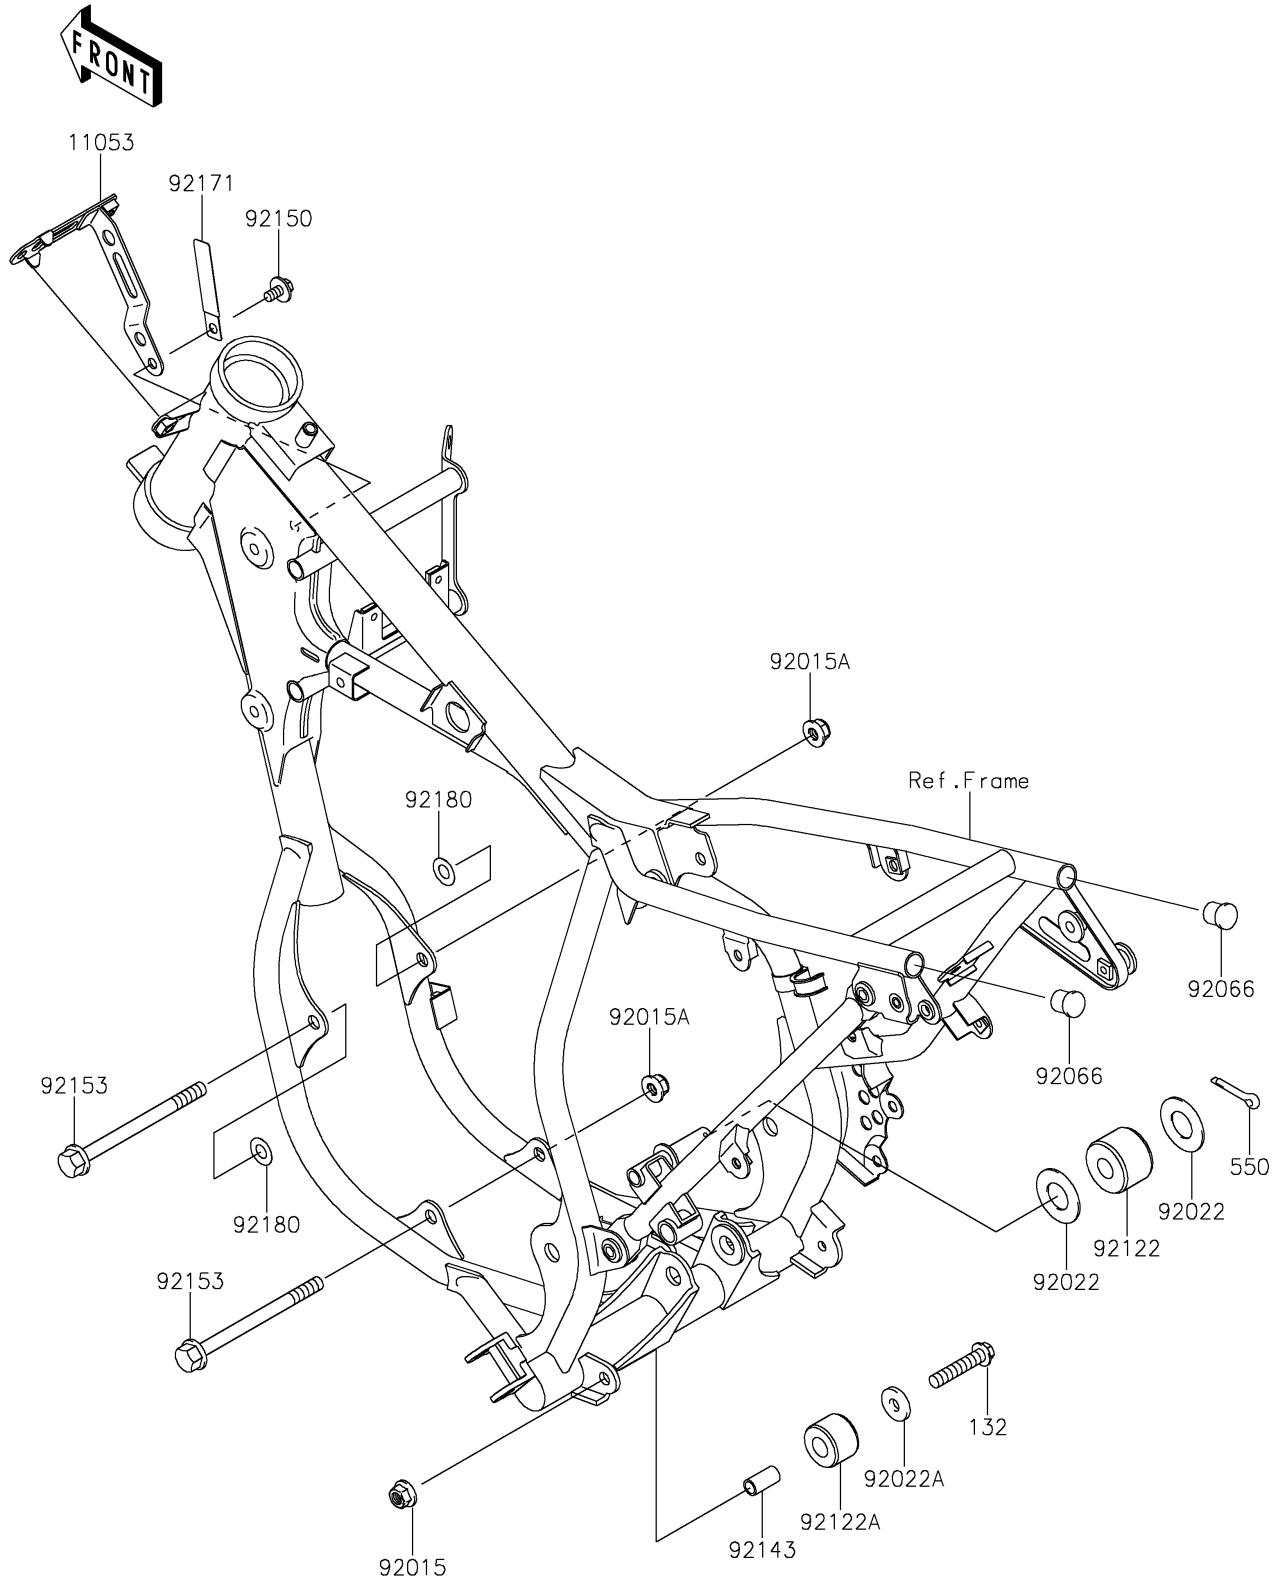

## 2020 KX™65 PARTS DIAGRAM

Engine Mount

F2122

## 2020 KX™65 PARTS LIST

Engine Mount

ITEM NAME	PART NUMBER	QUANTITY
BRACKET,IGNITER (Ref # 11053)	11053-1682	1
BOLT-FLANGED-SMALL,8X40 (Ref # 132)	132BA0840	1
PIN-COTTER,2.5X18 (Ref # 550)	550AA2518	1
NUT,FLANGED,8MM (Ref # 92015)	92015-1406	1
NUT,8MM (Ref # 92015A)	92015-1432	1
WASHER (Ref # 92022)	92022-107	1
WASHER,8.5X20X1.6 (Ref # 92022A)	92022-1561	1
PLUG (Ref # 92066)	92066-1081	1
ROLLER,CHAIN GUIDE (Ref # 92122)	92122-1179	1
ROLLER,CHAIN GUIDE (Ref # 92122A)	92122-1213	1
COLLAR,9.5X12.7X25 (Ref # 92143)	92143-1432	1
BOLT,6X12 (Ref # 92150)	92150-1891	1
BOLT,FLANGED,8X110 (Ref # 92153)	92153-1095	1
CLAMP,L=60 (Ref # 92171)	92171-0652	1
SHIM,9X18X0.3 (Ref # 92180)	92180-1354	1