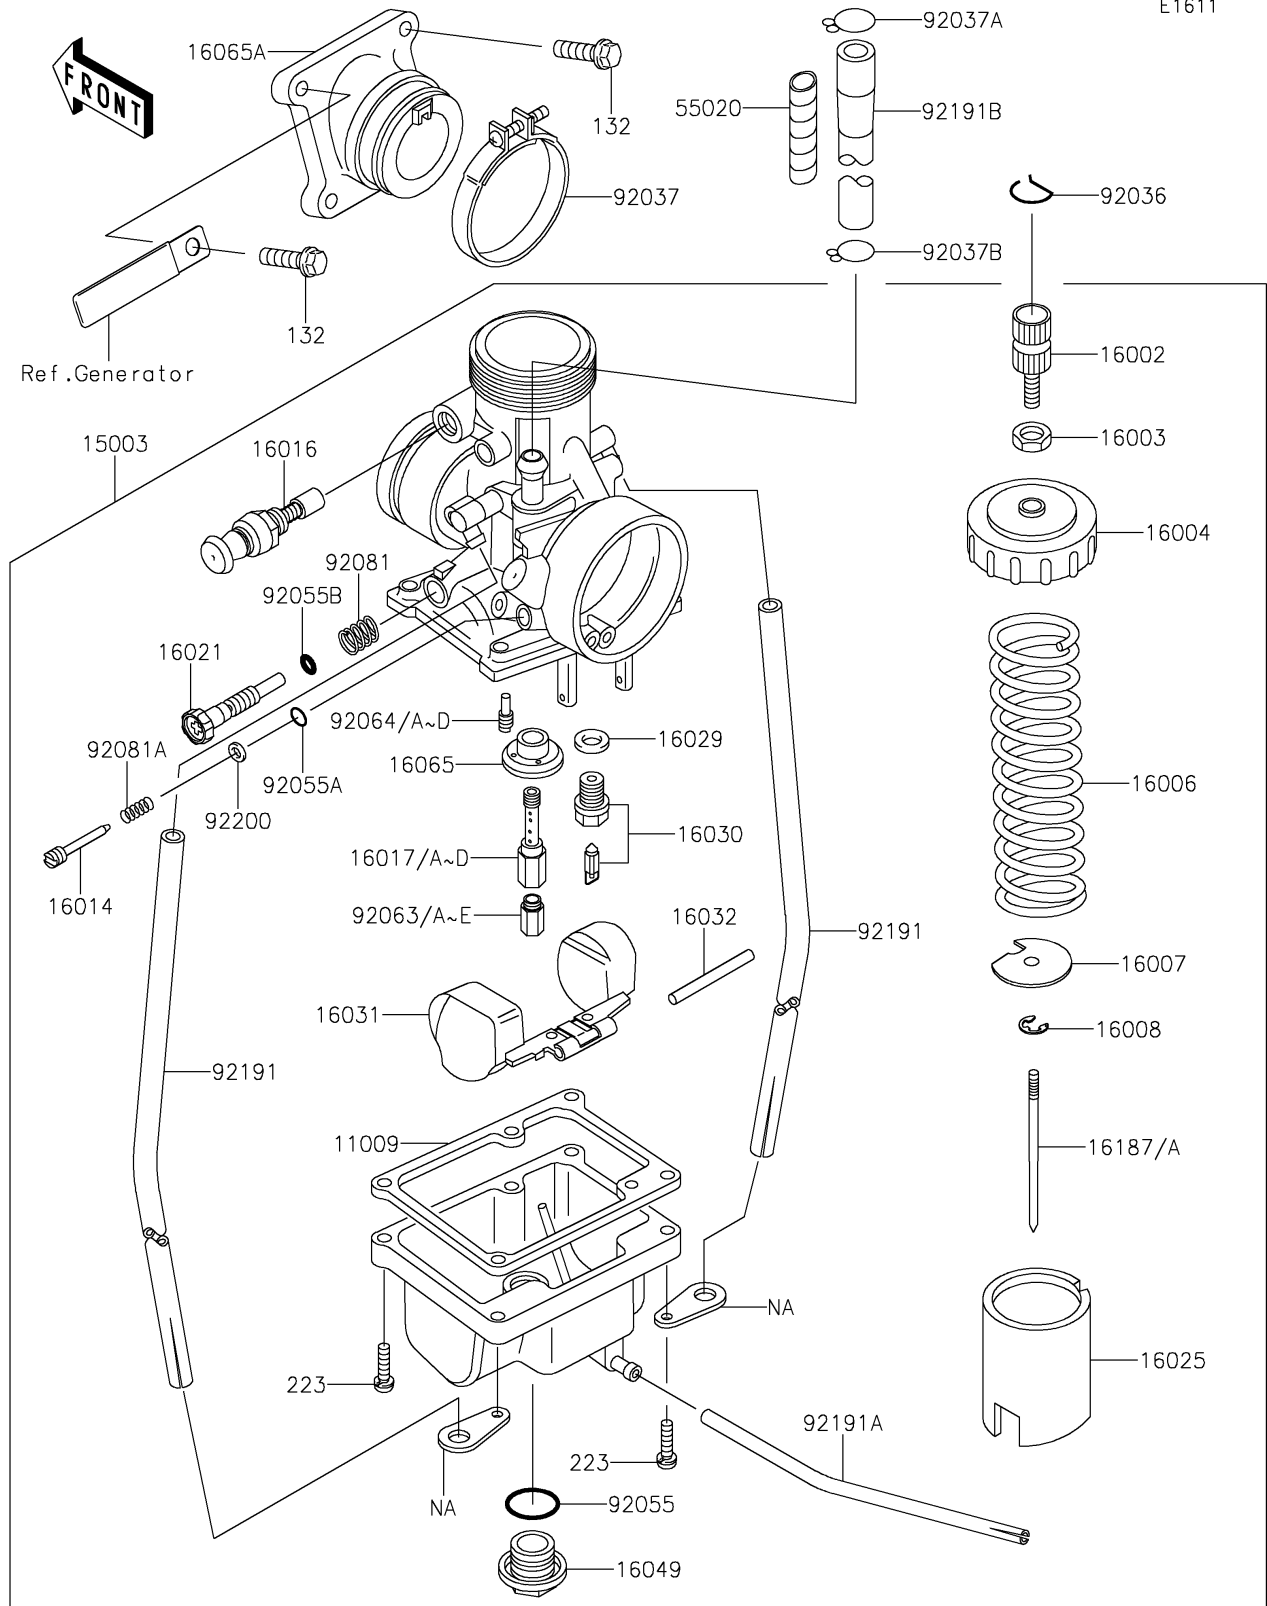

2020 KX™65 PARTS DIAGRAM

Carburetor

E1611

2020 KX™65 PARTS LIST

Carburetor

ITEM NAME	PART NUMBER	QUANTITY
GASKET,FLOAT CHAMBER (Ref # 11009)	11009-1147	1
CARBURETOR-ASSY (Ref # 15003)	15003-1669	1
ADJUSTER-CABLE (Ref # 16002)	16002-011	1
NUT,ADJUST LOCK (Ref # 16003)	16003-006	1
CAP-CHAMBER (Ref # 16004)	16004-025	1
SPRING,THROTTLE VALVE (Ref # 16006)	16006-023	1
SEAT-SPRING,THROTTLE VALVE (Ref # 16007)	16007-023	1
CLAMP (Ref # 16008)	16008-1010	1
SCREW-PILOT AIR (Ref # 16014)	16014-1116	1
PLUNGER,STARTER (Ref # 16016)	16016-0008	1
JET-NEEDLE,N-8 (Ref # 16017)	16017-1412	1
JET-NEEDLE,0-0 (Ref # 16017A)	16017-1413	1
JET-NEEDLE,0-2 (Ref # 16017B)	16017-1414	1
JET-NEEDLE,0-4 (Ref # 16017C)	16017-1415	1
JET-NEEDLE,N-6 (Ref # 16017D)	16017-1418	1
SCREW-THROTTLE STOP (Ref # 16021)	16021-1224	1
VALVE-THROTTLE,CA1.5 (Ref # 16025)	16025-1040	1
GASKET,FLOAT VALVE SEAT (Ref # 16029)	16029-004	1
VALVE-FLOAT,#2.5 (Ref # 16030)	16030-1095	1
FLOAT (Ref # 16031)	16031-1005	1
PIN,FLOAT (Ref # 16032)	16032-003	1
COVER-MAIN JET (Ref # 16049)	16049-1001	1
HOLDER,JET NEEDLE (Ref # 16065)	16065-1020	1
HOLDER-CARBURETOR (Ref # 16065A)	16065-1366	1
NEEDLE-JET,5GSP68 (Ref # 16187)	16187-1226	1
NEEDLE-JET,5GSP69 (Ref # 16187A)	16187-1227	1
GUARD,FUEL TUBE (Ref # 55020)	55020-1787	1
RING-SNAP (Ref # 92036)	92036-018	1
CLAMP (Ref # 92037)	92037-1305	1