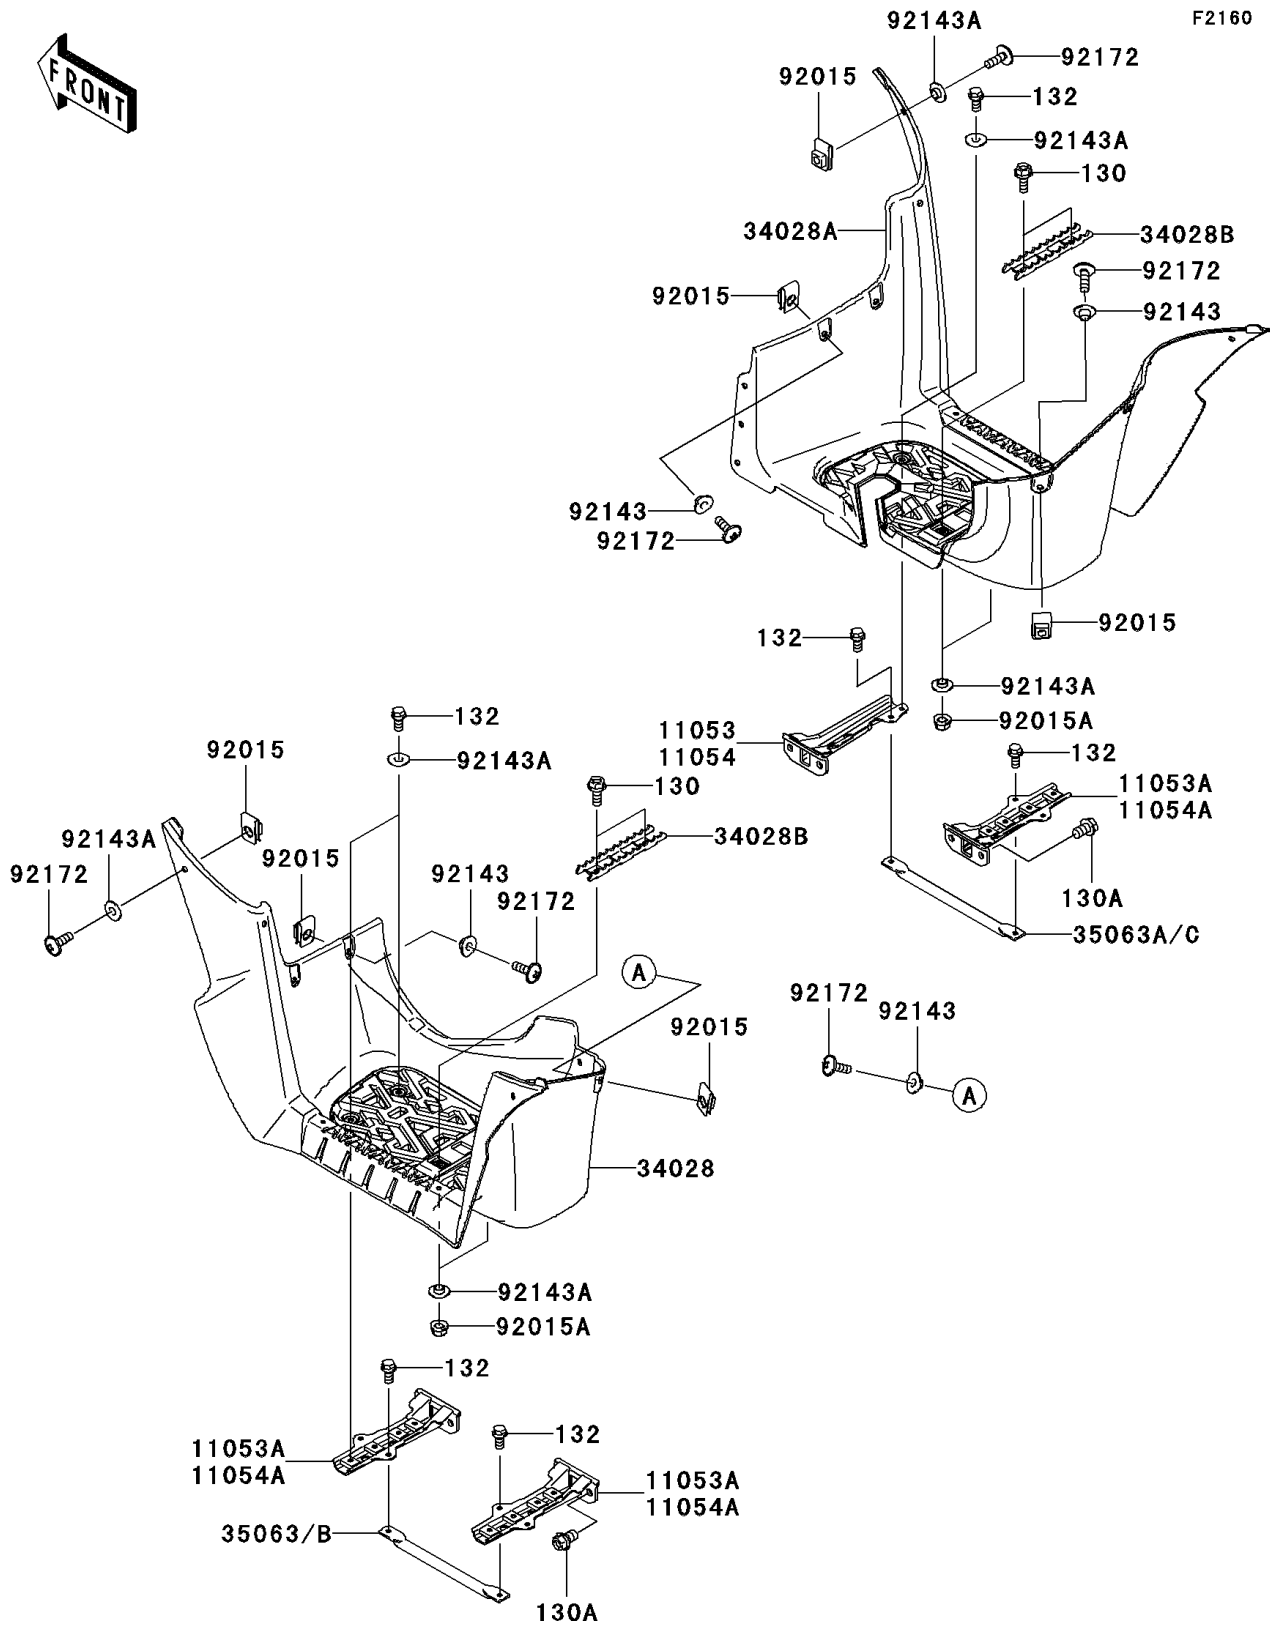

## 2007 Brute Force 650 4x4i Hardwoods Green HD PARTS DIAGRAM

Footrests

## 2007 Brute Force 650 4x4i Hardwoods Green HD PARTS LIST

Footrests

ITEM NAME	PART NUMBER	QUANTITY
BOLT-FLANGED,6X16 (Ref # 130)	130BB0616	1
BOLT-FLANGED,10X16 (Ref # 130A)	130CB1016	1
BOLT-FLANGED-SMALL,6X12 (Ref # 132)	132BB0612	1
BRACKET,FOOT BOARD,RH (Ref # 11053)	11053-0994	1
BRACKET,FOOT BOARD (Ref # 11053A)	11053-0996	1
STEP,FOOT BOARD,LH,F.BLACK (Ref # 34028)	34028-0054-6Z	1
STEP,FOOT BOARD,RH,F.BLACK (Ref # 34028A)	34028-0055-6Z	1
STEP,FOOT PEG,F.BLACK (Ref # 34028B)	34028-1487-21	1
STAY,STEP,LH (Ref # 35063)	35063-0098	1
STAY,STEP,RH (Ref # 35063A)	35063-0099	1
NUT,6MM (Ref # 92015)	92015-1602	1
NUT,LOCK,FLANGED,6MM (Ref # 92015A)	92015-1603	1
COLLAR (Ref # 92143)	92143-1057	1
COLLAR (Ref # 92143A)	92143-1087	1
SCREW,6X18 (Ref # 92172)	92172-0002	1