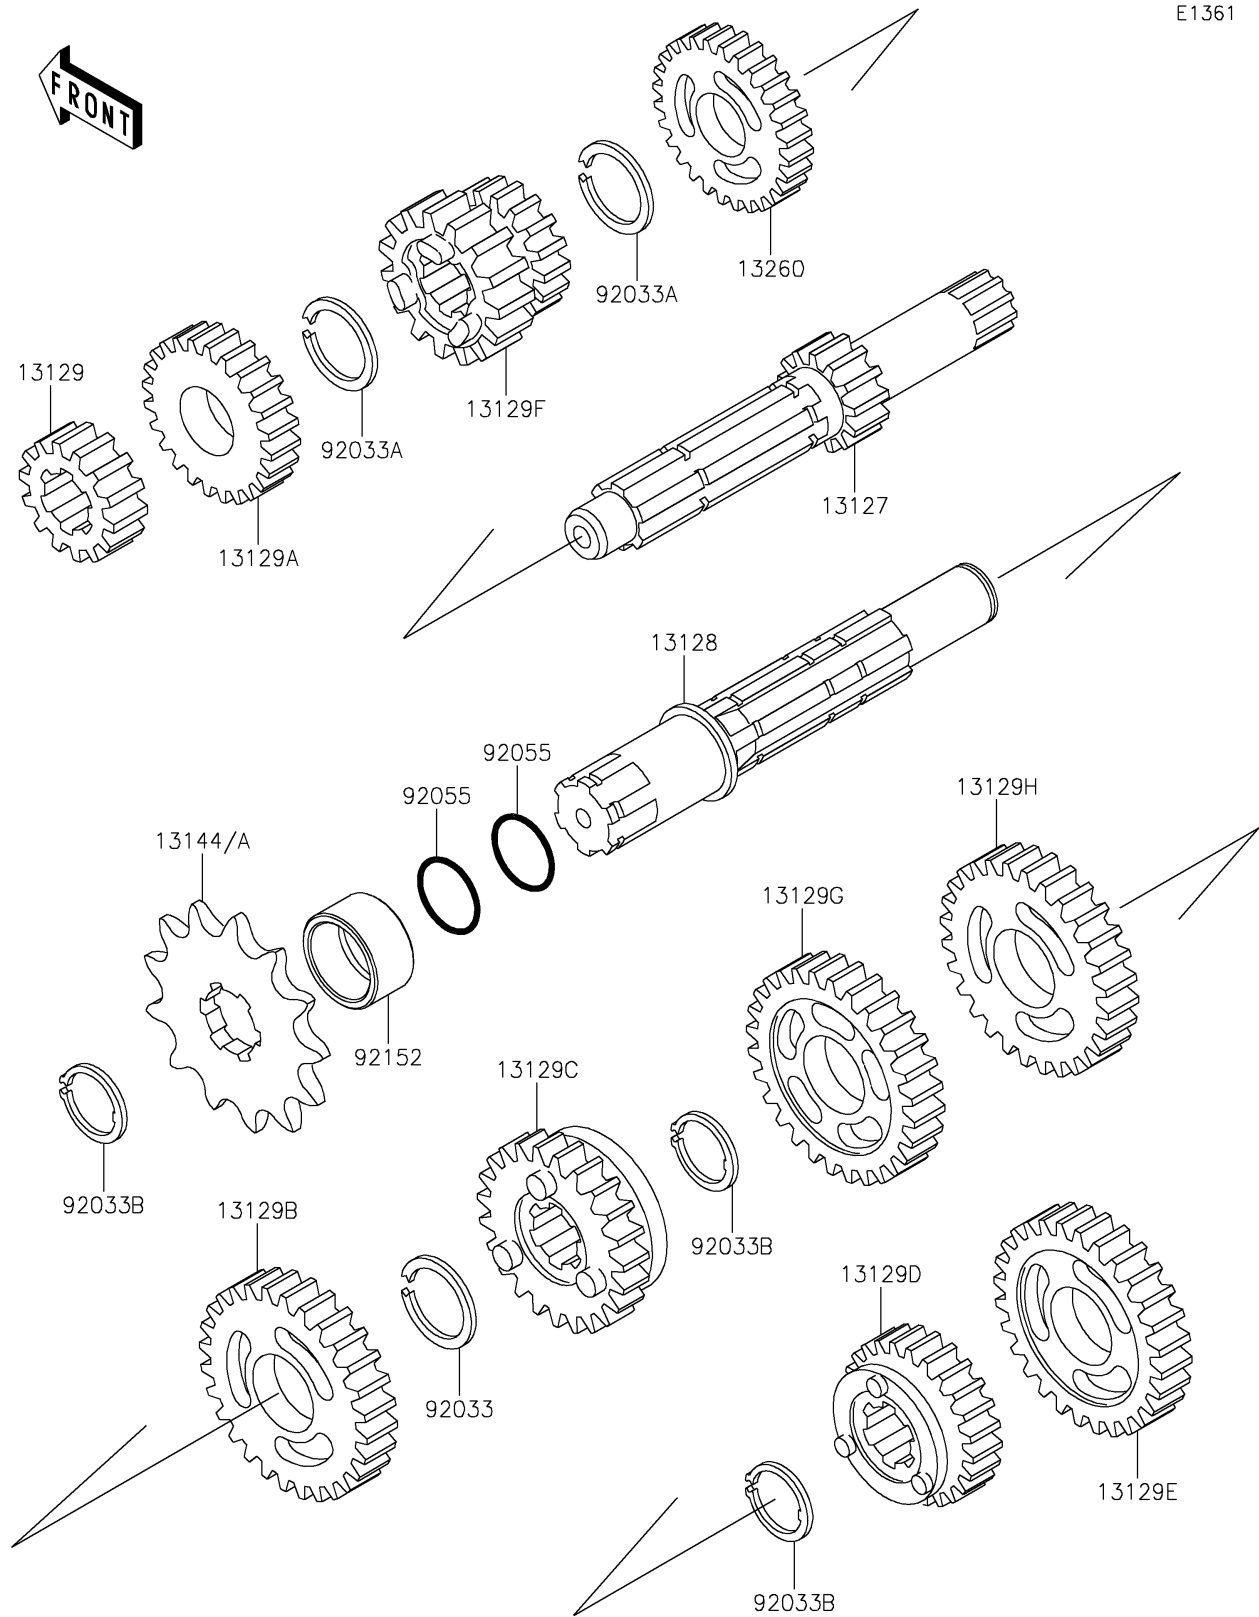

## 2020 KX™65 PARTS DIAGRAM

Transmission

E1361

## 2020 KX™65 PARTS LIST

Transmission

ITEM NAME	PART NUMBER	QUANTITY
SHAFT-TRANSMISSION INPUT,13T (Ref # 13127)	13127-1105	1
SHAFT-TRANSMISSION OUTPUT (Ref # 13128)	13128-0016	1
GEAR,INPUT 2ND,16T (Ref # 13129)	13129-1215	1
GEAR,INPUT 5TH,23T (Ref # 13129A)	13129-1343	1
GEAR,OUTPUT 2ND,34T (Ref # 13129B)	13129-1345	1
GEAR,OUTPUT 5TH,28T (Ref # 13129C)	13129-1348	1
GEAR,OUTPUT TOP,26T (Ref # 13129D)	13129-1349	1
GEAR,OUTPUT LOW,37T (Ref # 13129E)	13129-1515	1
GEAR,INPUT 3RD&4TH,21T&18T (Ref # 13129F)	13129-1611	1
GEAR,OUTPUT 4TH,30T (Ref # 13129G)	13129-1612	1
GEAR,OUTPUT 3RD,31T (Ref # 13129H)	13129-1654	1
SPROCKET-OUTPUT,13T (Ref # 13144)	13144-0564	1
SPROCKET-OUTPUT,14T (Ref # 13144A)	13144-1022	1
GEAR,INPUT TOP,24T (Ref # 13260)	13260-1542	1
RING-SNAP,18MM (Ref # 92033)	92033-029	1
RING-SNAP,17MM (Ref # 92033A)	92033-1060	1
RING-SNAP,18MM (Ref # 92033B)	92033-1079	1
RING-O,17.5X1.5 (Ref # 92055)	92055-022	1
COLLAR,20X25X12.9 (Ref # 92152)	92152-0195	1