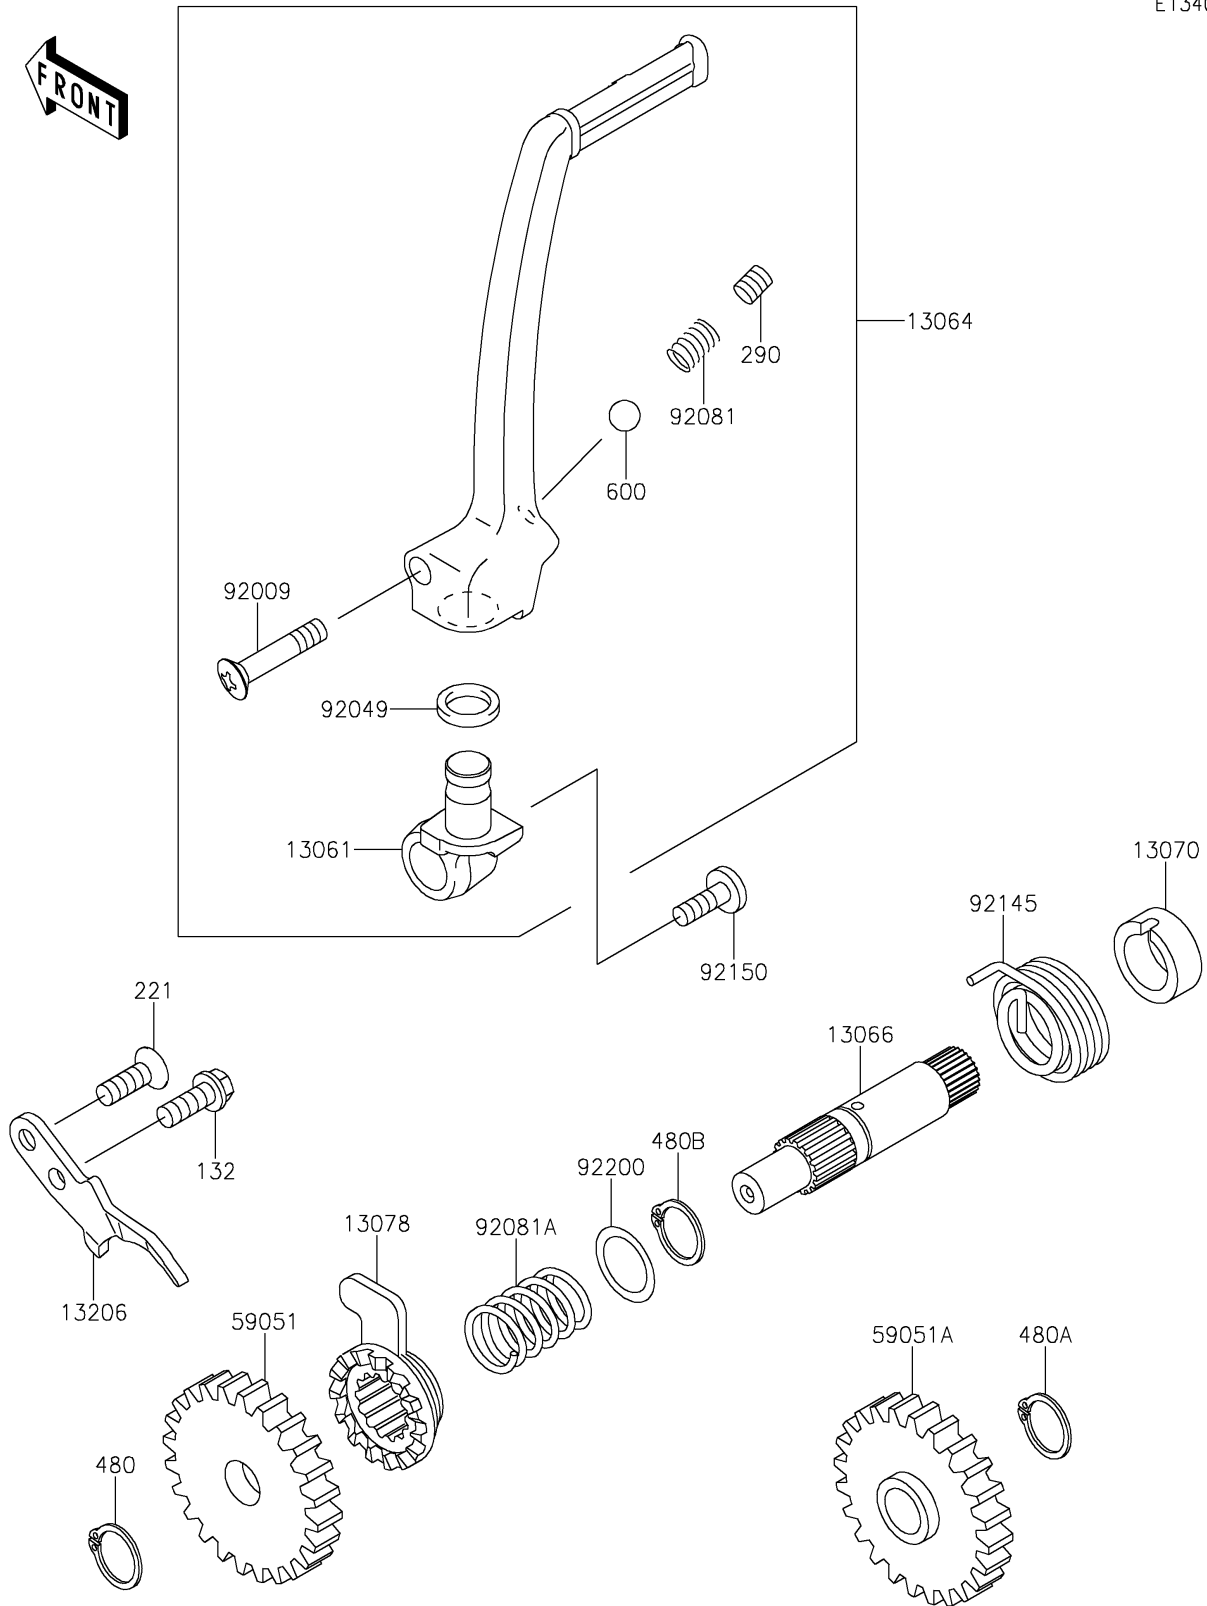

2020 KX™65 PARTS DIAGRAM

Kickstarter Mechanism

E1340

2020 KX™65 PARTS LIST

Kickstarter Mechanism

ITEM NAME	PART NUMBER	QUANTITY
BOSS,KICK PEDAL (Ref # 13061)	13061-1712	1
LEVER-ASSY-KICK,PEDAL (Ref # 13064)	13064-1196	1
SHAFT-KICK (Ref # 13066)	13066-1097	1
GUIDE (Ref # 13070)	13070-1314	1
RATCHET (Ref # 13078)	13078-1004	1
BOLT-FLANGED-SMALL,6X16 (Ref # 132)	132BA0616	1
GUIDE-KICK (Ref # 13206)	13206-1067	1
SCREW-CSK-CROS,6X18 (Ref # 221)	221AA0618	1
SCREW-SET-SOCKET,8X8 (Ref # 290)	290CA0808	1
CIRCLIP-TYPE-C,12MM (Ref # 480)	480J1200	1
CIRCLIP-TYPE-C,15MM (Ref # 480A)	480J1500	1
CIRCLIP-TYPE-C,16MM (Ref # 480B)	480J1600	1
GEAR-SPUR,32T (Ref # 59051)	59051-1026	1
GEAR-SPUR,30T (Ref # 59051A)	59051-1027	1
BALL-STEEL,1/4 (Ref # 600)	600A0800	1
SCREW,6X27 (Ref # 92009)	92009-1607	1
SEAL-OIL,SR12162.5 (Ref # 92049)	92049-1468	1
SPRING,KICK PEDAL (Ref # 92081)	92081-020	1
SPRING,RATCHET (Ref # 92081A)	92081-122	1
SPRING (Ref # 92145)	92145-1058	1
BOLT,SOCKET,6X16 (Ref # 92150)	92150-1673	1
WASHER,KICKSHAFT (Ref # 92200)	92200-1209	1