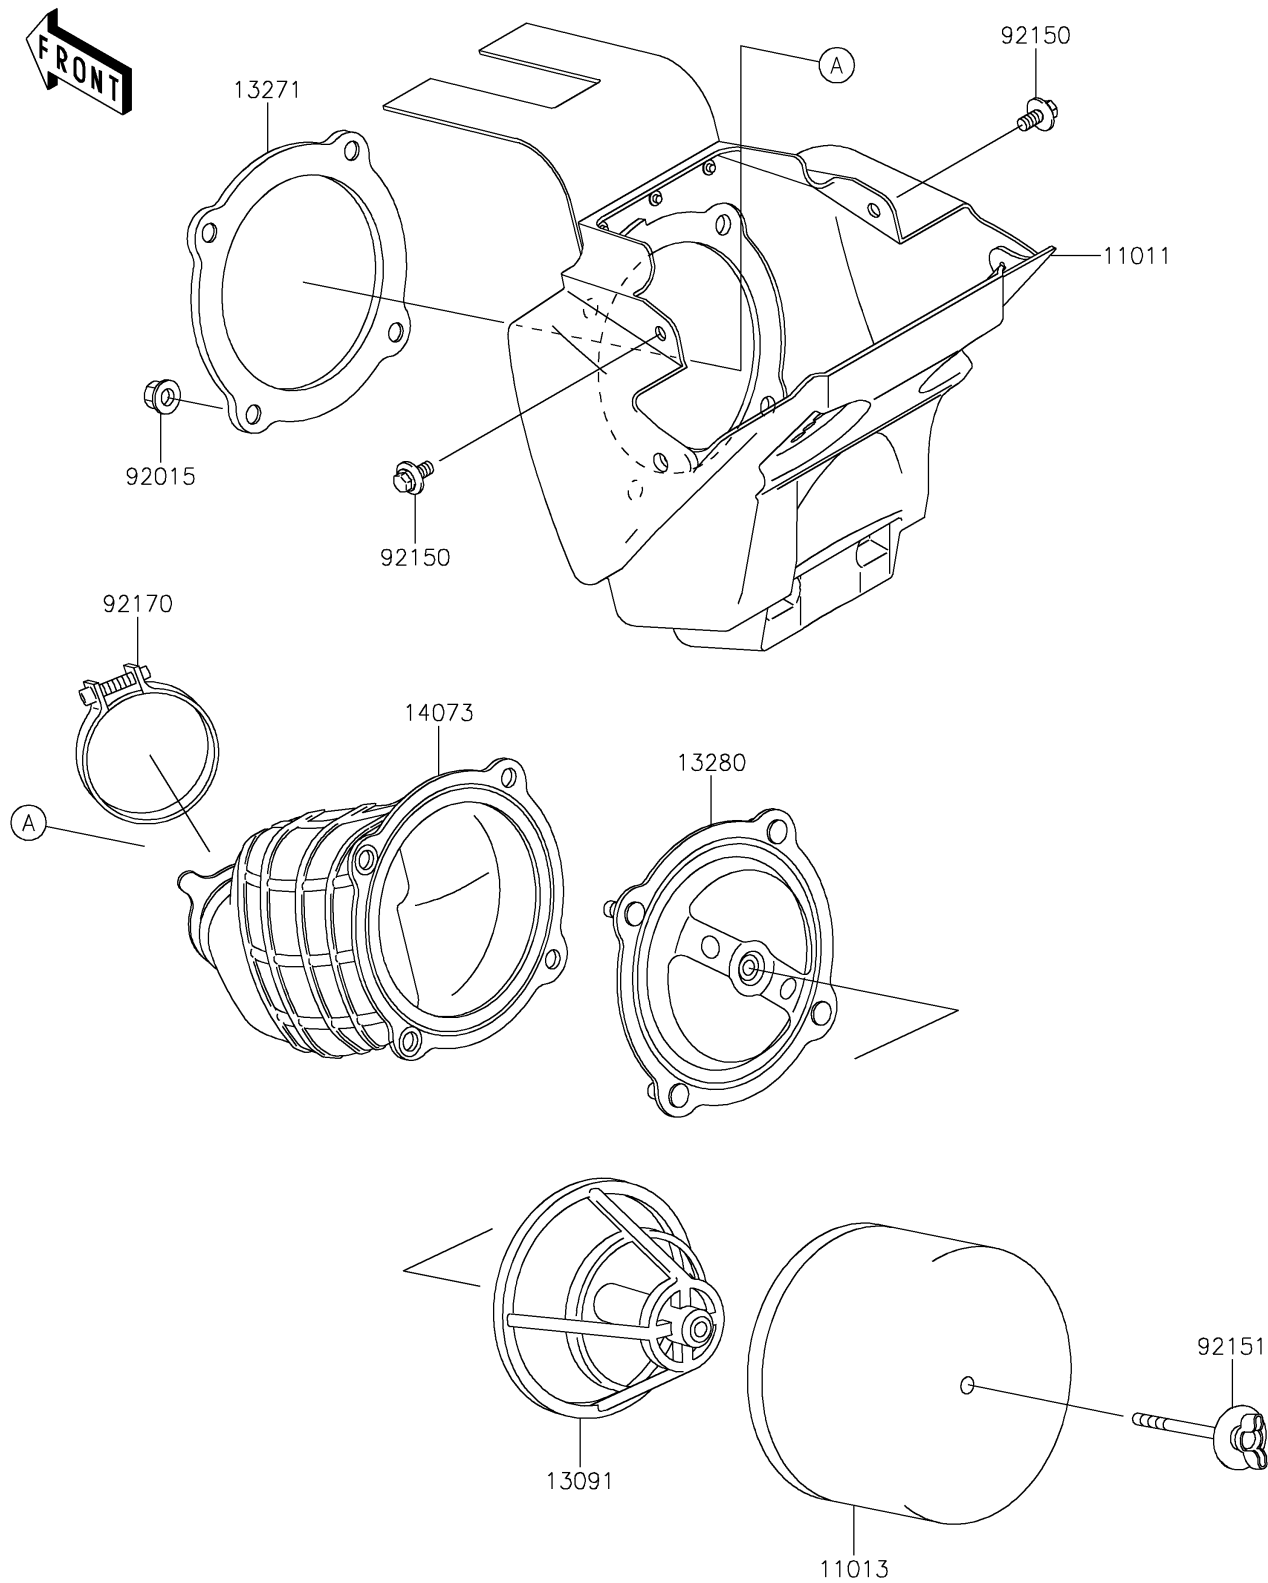

## 2020 KX™65 PARTS DIAGRAM

Air Cleaner

E1130

## 2020 KX™65 PARTS LIST

Air Cleaner

ITEM NAME	PART NUMBER	QUANTITY
CASE-AIR FILTER (Ref # 11011)	11011-1578	1
ELEMENT-AIR FILTER (Ref # 11013)	11013-1284	1
HOLDER,ELEMENT (Ref # 13091)	13091-1696	1
PLATE,AIR FILTER (Ref # 13271)	13271-1298	1
HOLDER,AIR FILTER ELEMENT (Ref # 13280)	13280-1142	1
DUCT,AIR FILTER (Ref # 14073)	14073-1759	1
NUT,FLANGED,5MM (Ref # 92015)	92015-1259	1
BOLT,6X14 (Ref # 92150)	92150-1340	1
BOLT,AIR FILTER (Ref # 92151)	92151-1256	1
CLAMP (Ref # 92170)	92170-1686	1