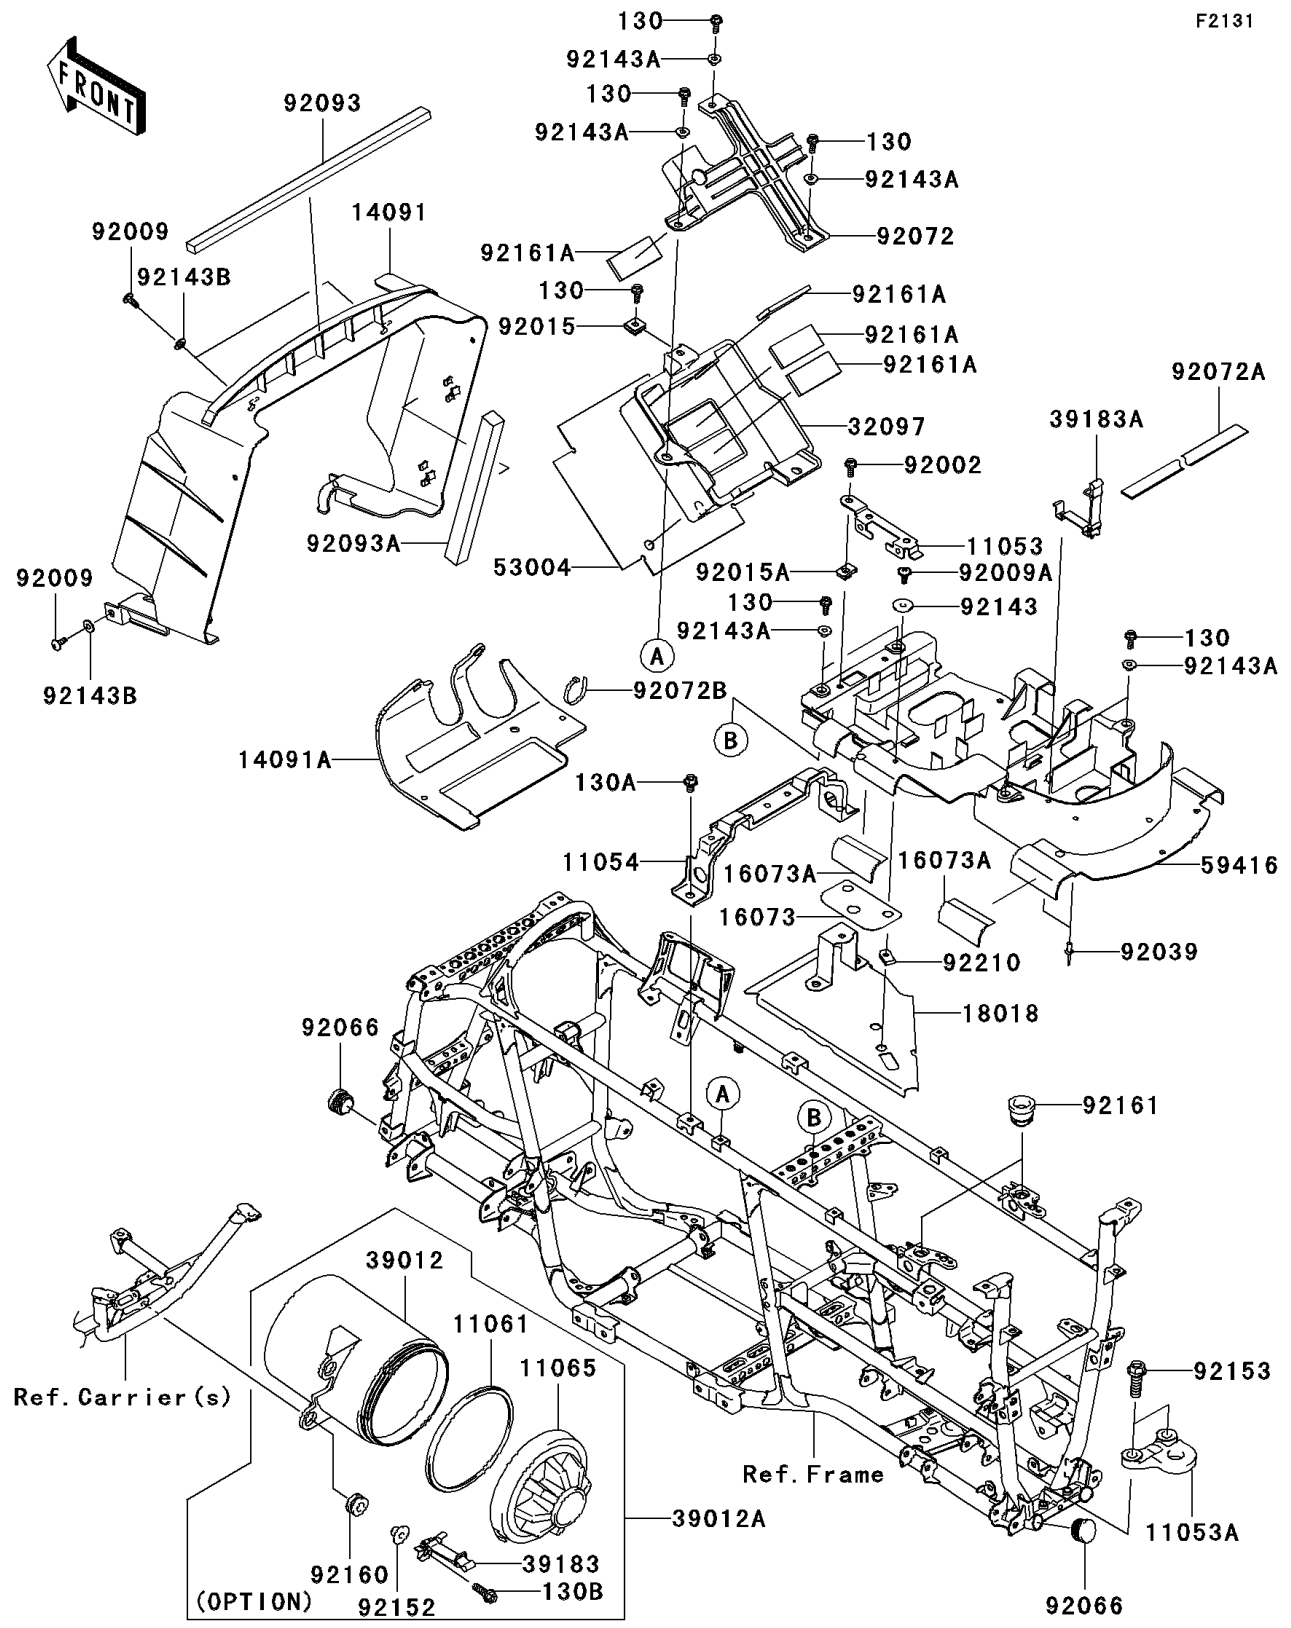

2009 Brute Force 650 4x4i Hardwoods Green HD PARTS DIAGRAM

Frame Fittings

2009 Brute Force 650 4x4i Hardwoods Green HD PARTS LIST

Frame Fittings

ITEM NAME	PART NUMBER	QUANTITY
BRACKET,FUSE ASSY (Ref # 11053)	11053-0937	1
BRACKET,TRAILER HITCH (Ref # 11053A)	11053-1638	1
BRACKET,SEAT&BATTERY BAND (Ref # 11054)	11054-1236	1
GASKET,TOOL CASE (Ref # 11061)	11061-0072	1
CAP,TOOL CASE (Ref # 11065)	11065-0088	1
COVER,RADIATOR (Ref # 14091)	14091-0338	1
COVER,AIR CLEANER (Ref # 14091A)	14091-0540	1
INSULATOR,ELECTRIC CASE (Ref # 16073)	16073-0035	1
INSULATOR,ELECTRIC CASE (Ref # 16073A)	16073-0036	2
PLATE-HEAT GUARD (Ref # 18018)	18018-0009	1
CASE-BATTERY (Ref # 32097)	32097-0009	1
CASE-STORAGE (Ref # 39012)	39012-0005	1
CASE-STORAGE,ASSY (Ref # 39012A)	39012-5013	1
BAND-ASSY,TOOL BAG (Ref # 39183)	39183-0003	1
BAND-ASSY,TOOL BAG (Ref # 39183A)	39183-1065	1
MAT,BATTERY CASE (Ref # 53004)	53004-0002	1
CASE-ELECTRIC (Ref # 59416)	59416-0004	1
BOLT,6X16 (Ref # 92002)	92002-1571	1
SCREW,TAPPING,6X16 (Ref # 92009)	92009-1166	4
SCREW,6X16 (Ref # 92009A)	92009-1621	1
NUT,6MM (Ref # 92015)	92015-1094	1
NUT,6MM (Ref # 92015A)	92015-1602	1
RIVET,4.8MM (Ref # 92039)	92039-3719	2
PLUG (Ref # 92066)	92066-0036	4
BAND,BATTERY (Ref # 92072)	92072-0033	1
BAND,MAGIC TAPE (Ref # 92072A)	92072-0040	1
BAND,L=188 (Ref # 92072B)	92072-1239	4
SEAL,L=408 (Ref # 92093)	92093-0024	1
SEAL,L=250 (Ref # 92093A)	92093-0028	2

2009 Brute Force 650 4x4i Hardwoods Green HD PARTS LIST

Frame Fittings

ITEM NAME	PART NUMBER	QUANTITY
COLLAR,L=6.5 (Ref # 92143)	92143-1025	1
COLLAR (Ref # 92143A)	92143-1057	7
COLLAR (Ref # 92143B)	92143-1087	4
COLLAR (Ref # 92152)	92152-0155	2
BOLT,FLANGED,12X35 (Ref # 92153)	92153-0847	2
DAMPER (Ref # 92160)	92160-1151	2
BOLT-FLANGED,6X16 (Ref # 130)	130BB0616	8
BOLT-FLANGED,8X12 (Ref # 130A)	130BB0812	2
BOLT-FLANGED,8X25 (Ref # 130B)	130BB0825	2
DAMPER (Ref # 92161)	92161-0048	2
DAMPER (Ref # 92161A)	92161-1127	4
NUT (Ref # 92210)	92210-1331	1