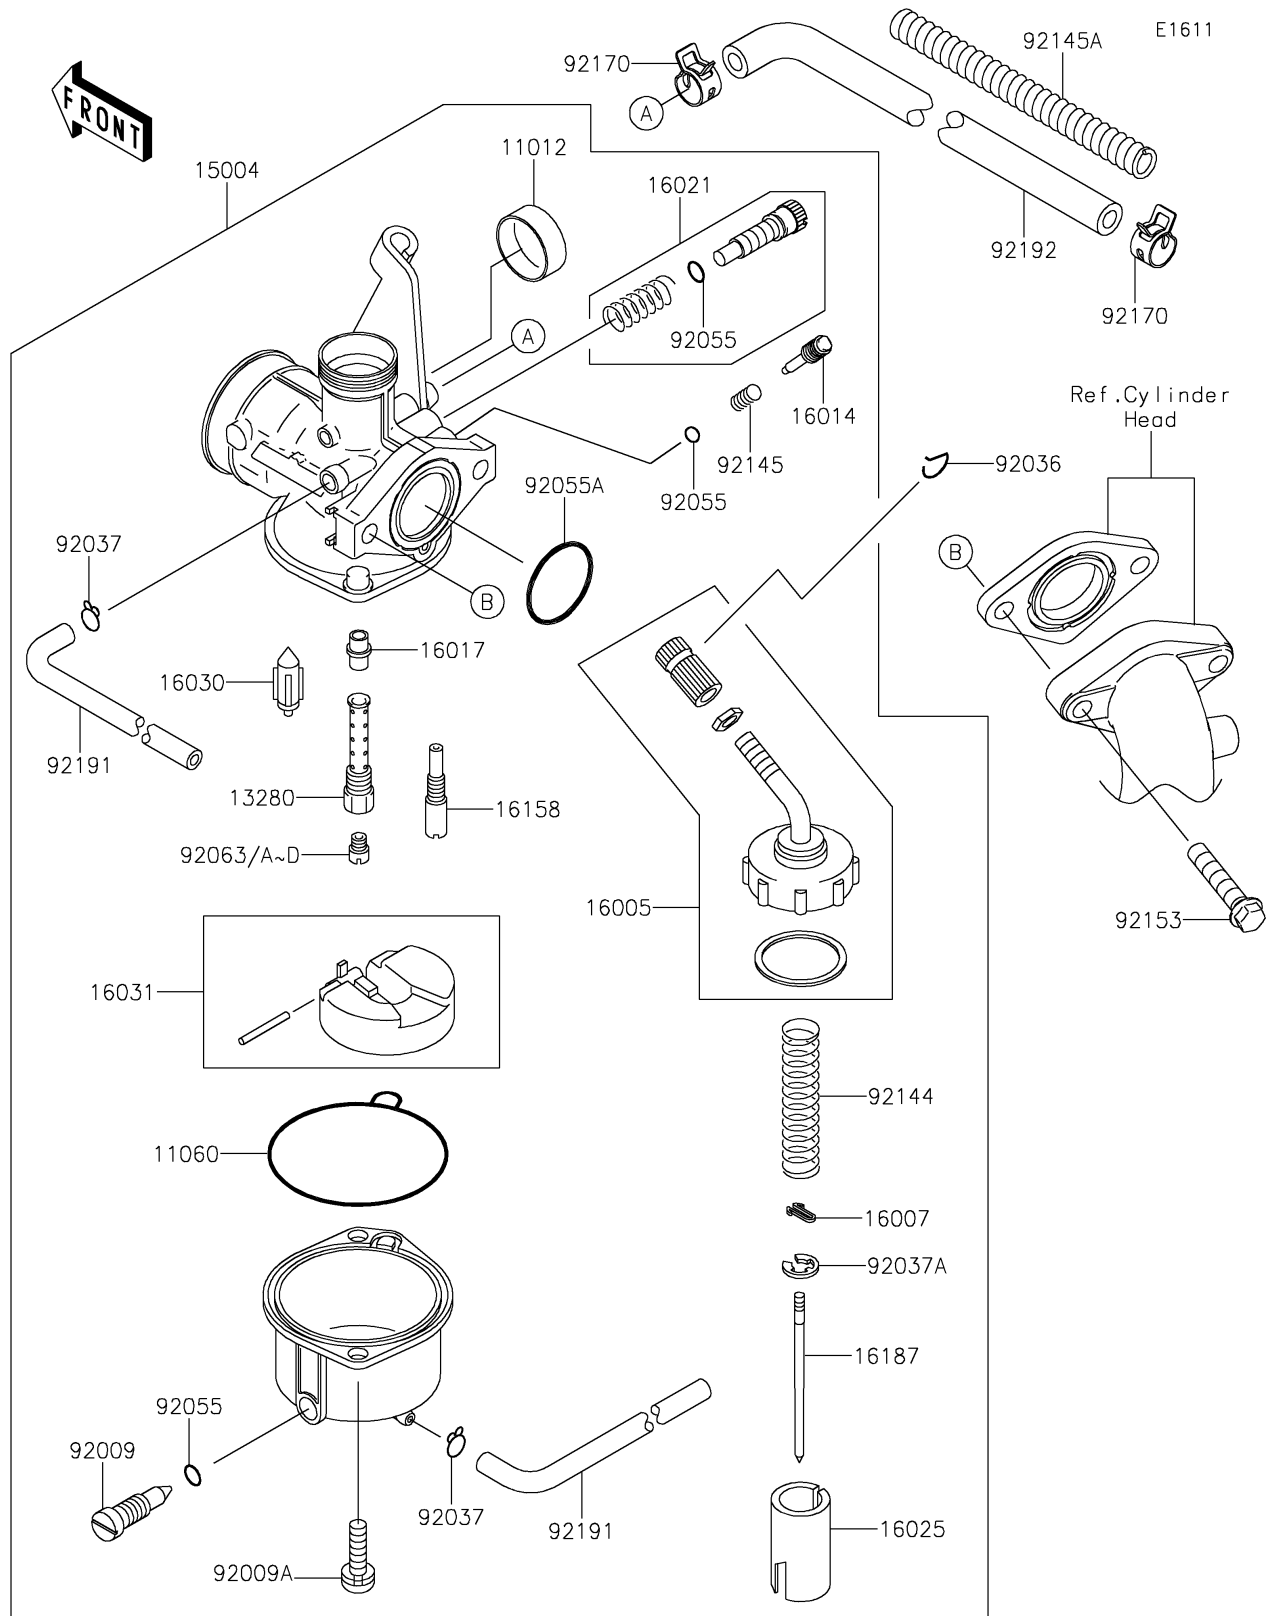

2020 KLX[®]110

PARTS DIAGRAM

Carburetor

2020 KLX[®]110

PARTS LIST

Carburetor

Kawasaki

Let the Good Times Roll[®]

ITEM NAME

PART NUMBER

QUANTITY
