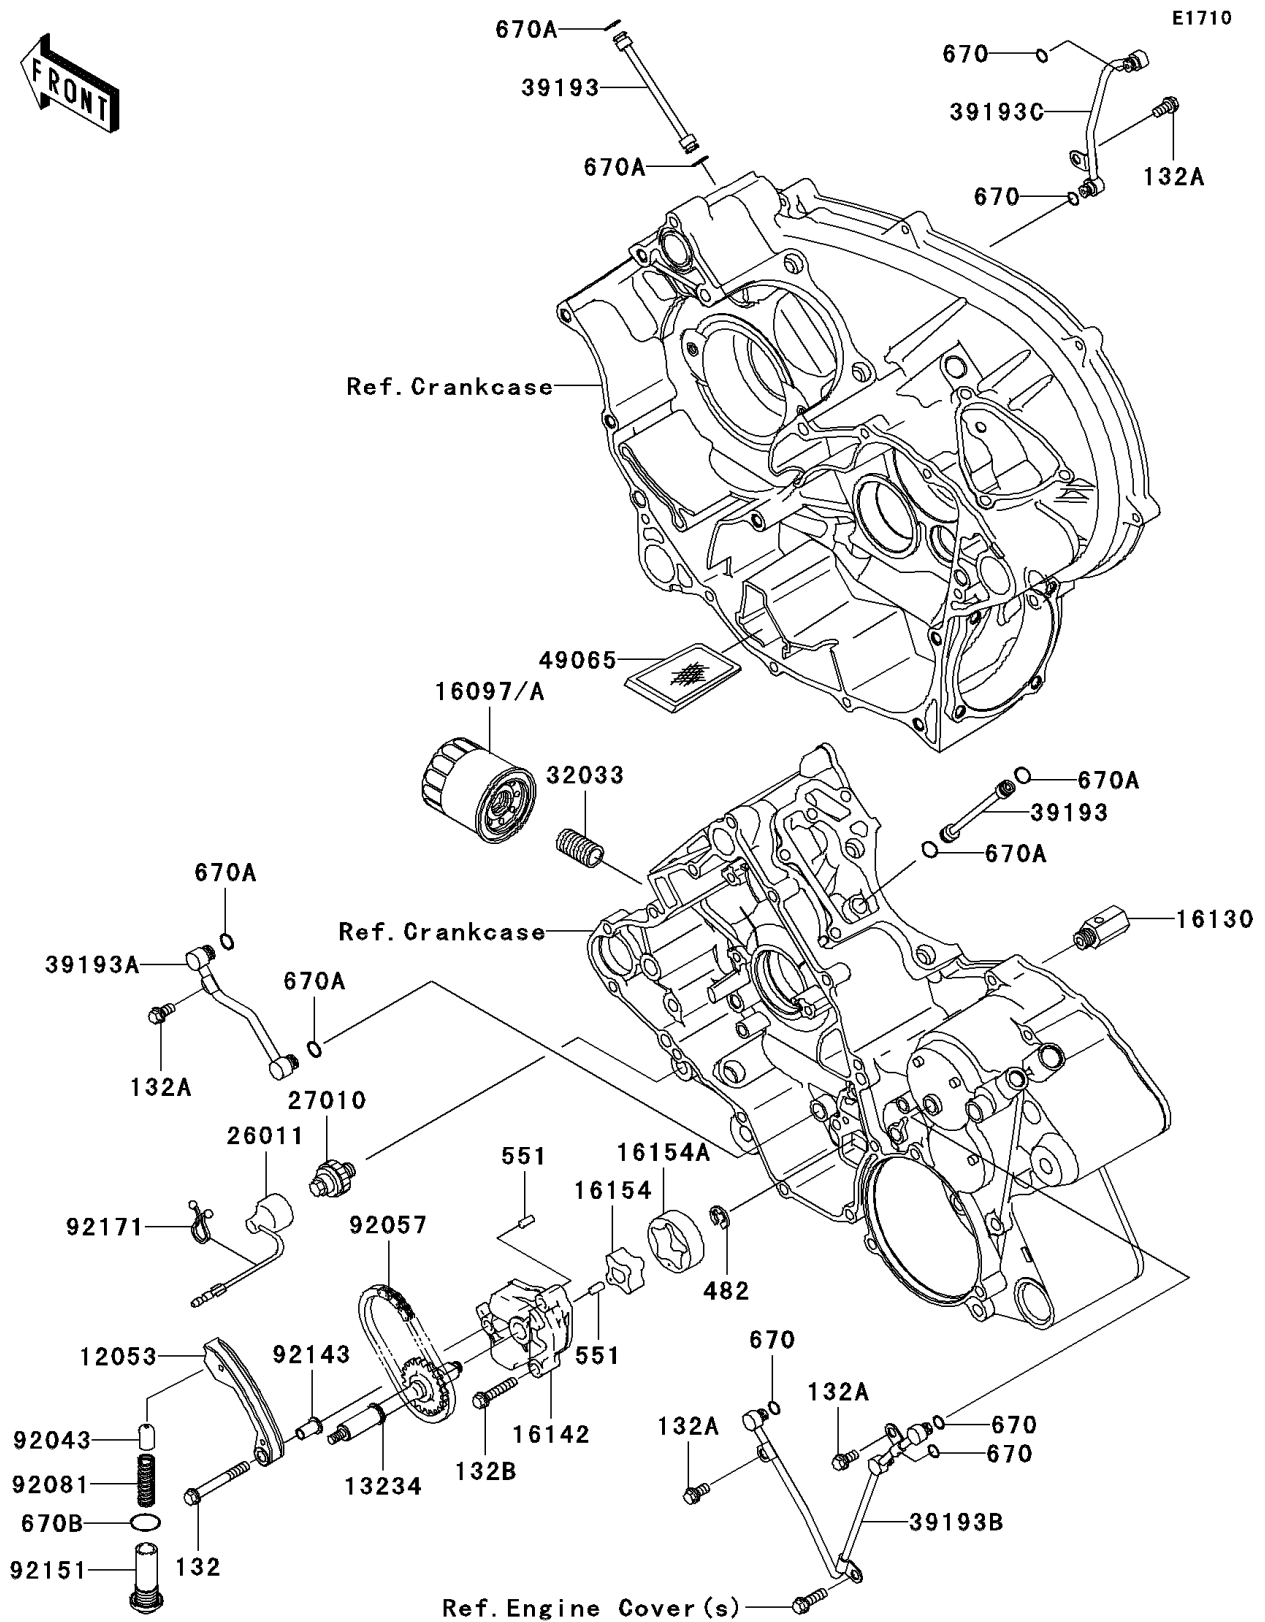

2010 Brute Force 650 4x4i Hardwoods Green HD (Canada Only) PARTS DIAGRAM

Oil Pump/Oil Filter

2010 Brute Force 650 4x4i Hardwoods Green HD (Canada Only) PARTS LIST

Oil Pump/Oil Filter

ITEM NAME	PART NUMBER	QUANTITY
BOLT-FLANGED-SMALL,6X50 (Ref # 132)	132BB0650	1
BOLT-FLANGED-SMALL,6X12 (Ref # 132A)	132BD0612	1
BOLT-FLANGED-SMALL,6X30 (Ref # 132B)	132BD0630	1
CIRCLIP-TYPE-E,6MM (Ref # 482)	482J6000	1
PIN-DOWEL,4X8 (Ref # 551)	551A0408	1
O RING (Ref # 670)	670D1505	1
O RING,7MM (Ref # 670A)	670D1507	1
O RING,16MM (Ref # 670B)	670D2016	1
GUIDE-CHAIN,SLACK (Ref # 12053)	12053-1440	1
SHAFT-COMP,OIL PUMP (Ref # 13234)	13234-1112	1
FILTER-ASSY-OIL (Ref # 16097)	16097-0003	1
VALVE-ASSY-RELIEF (Ref # 16130)	16130-1058	1
COVER-PUMP (Ref # 16142)	16142-1162	1
ROTOR-PUMP,INNER (Ref # 16154)	16154-2059	1
ROTOR-PUMP,OUTER (Ref # 16154A)	16154-2060	1
WIRE-LEAD (Ref # 26011)	26011-1755	1
SWITCH,OIL PRESSURE (Ref # 27010)	27010-1313	1
PIPE,OIL FILTER (Ref # 32033)	32033-1535	1
PIPE-OIL,CRANKCASE-HEAD (Ref # 39193)	39193-0015	1
PIPE-OIL,CRANKSHAFT (Ref # 39193A)	39193-1052	1
PIPE-OIL,CRANKCASE,LH (Ref # 39193B)	39193-1053	1
PIPE-OIL,CRANKCASE,RH (Ref # 39193C)	39193-1054	1
FILTER-OIL (Ref # 49065)	49065-1086	1
PIN (Ref # 92043)	92043-076	1
CHAIN,DID SCR-0409 SDH (Ref # 92057)	92057-0075	1
SPRING (Ref # 92081)	92081-112	1
COLLAR (Ref # 92143)	92143-1857	1
BOLT,16X41 (Ref # 92151)	92151-1781	1
CLAMP (Ref # 92171)	92171-1329	1