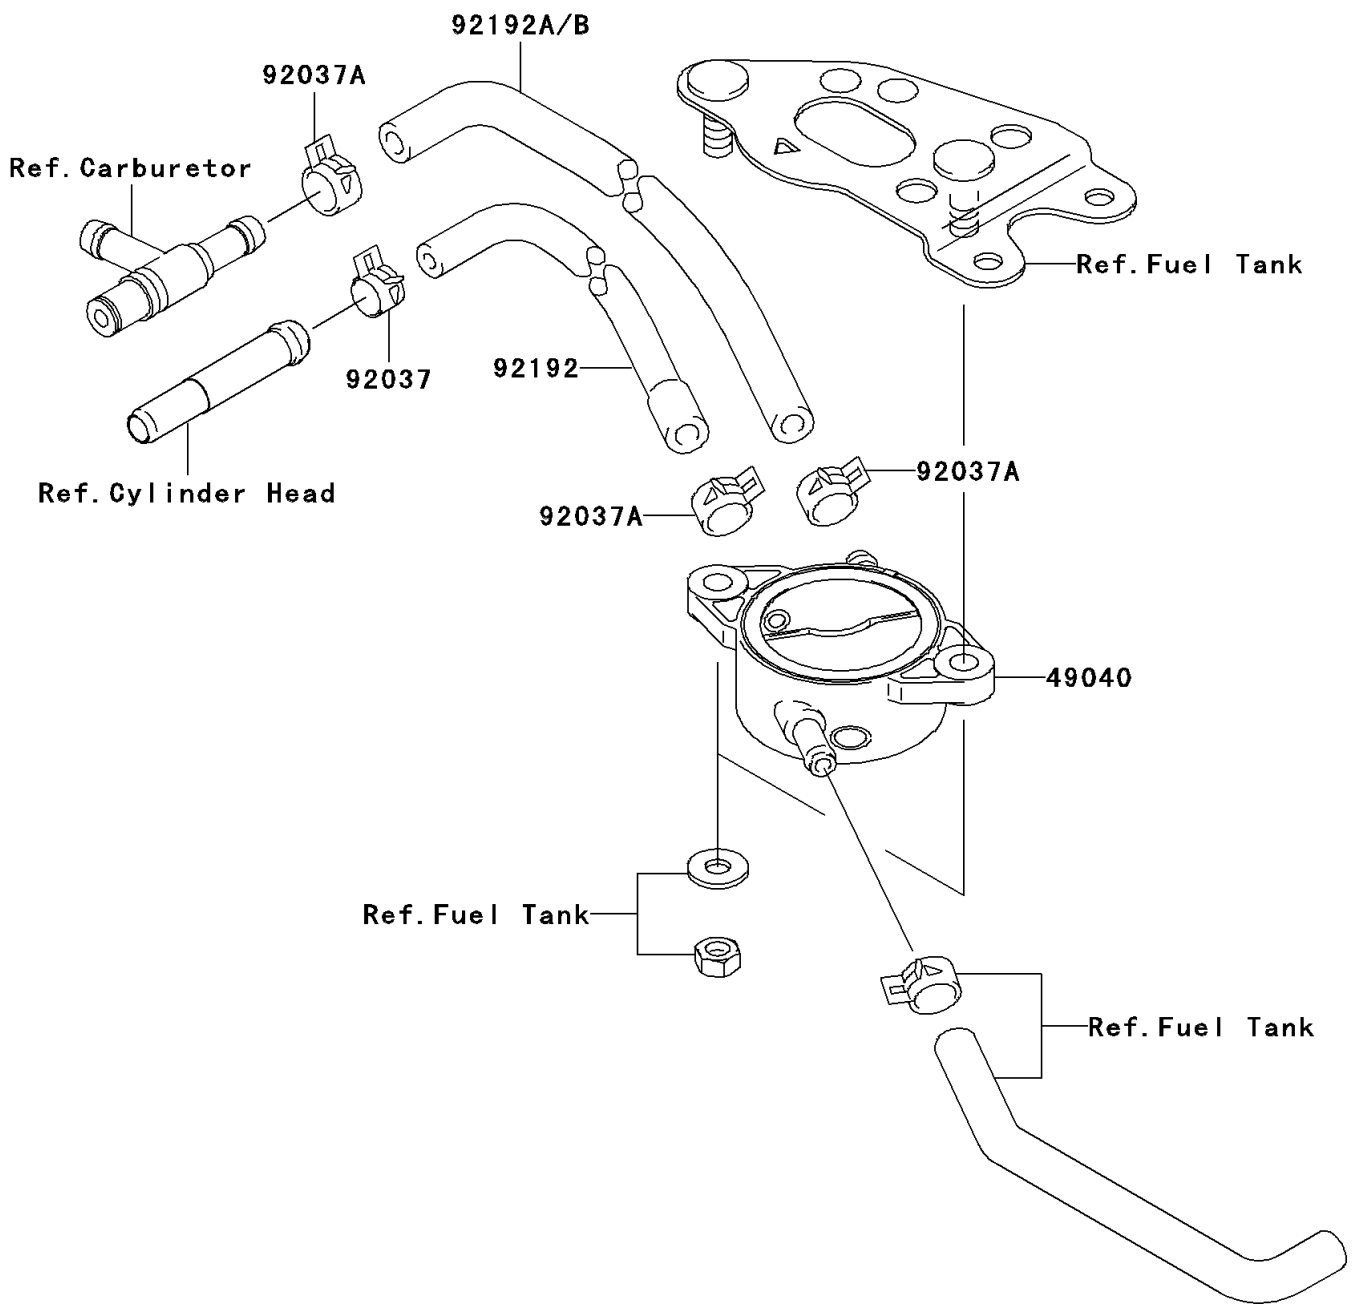

# 2007 Brute Force 650 4x4i Hardwoods Green HD PARTS DIAGRAM

Fuel Pump

E1520

## 2007 Brute Force 650 4x4i Hardwoods Green HD PARTS LIST

### Fuel Pump

| ITEM NAME                            | PART NUMBER | QUANTITY |
|--------------------------------------|-------------|----------|
| PUMP-FUEL (Ref # 49040)              | 49040-0005  | 1        |
| CLAMP,TUBE (Ref # 92037)             | 92037-1461  | 1        |
| CLAMP,TUBE (Ref # 92037A)            | 92037-1505  | 3        |
| TUBE,L=510,BLUE STRIPE (Ref # 92192) | 92192-0060  | 1        |
| TUBE,5.8X10.8X580 (Ref # 92192A)     | 92192-0182  | 1        |