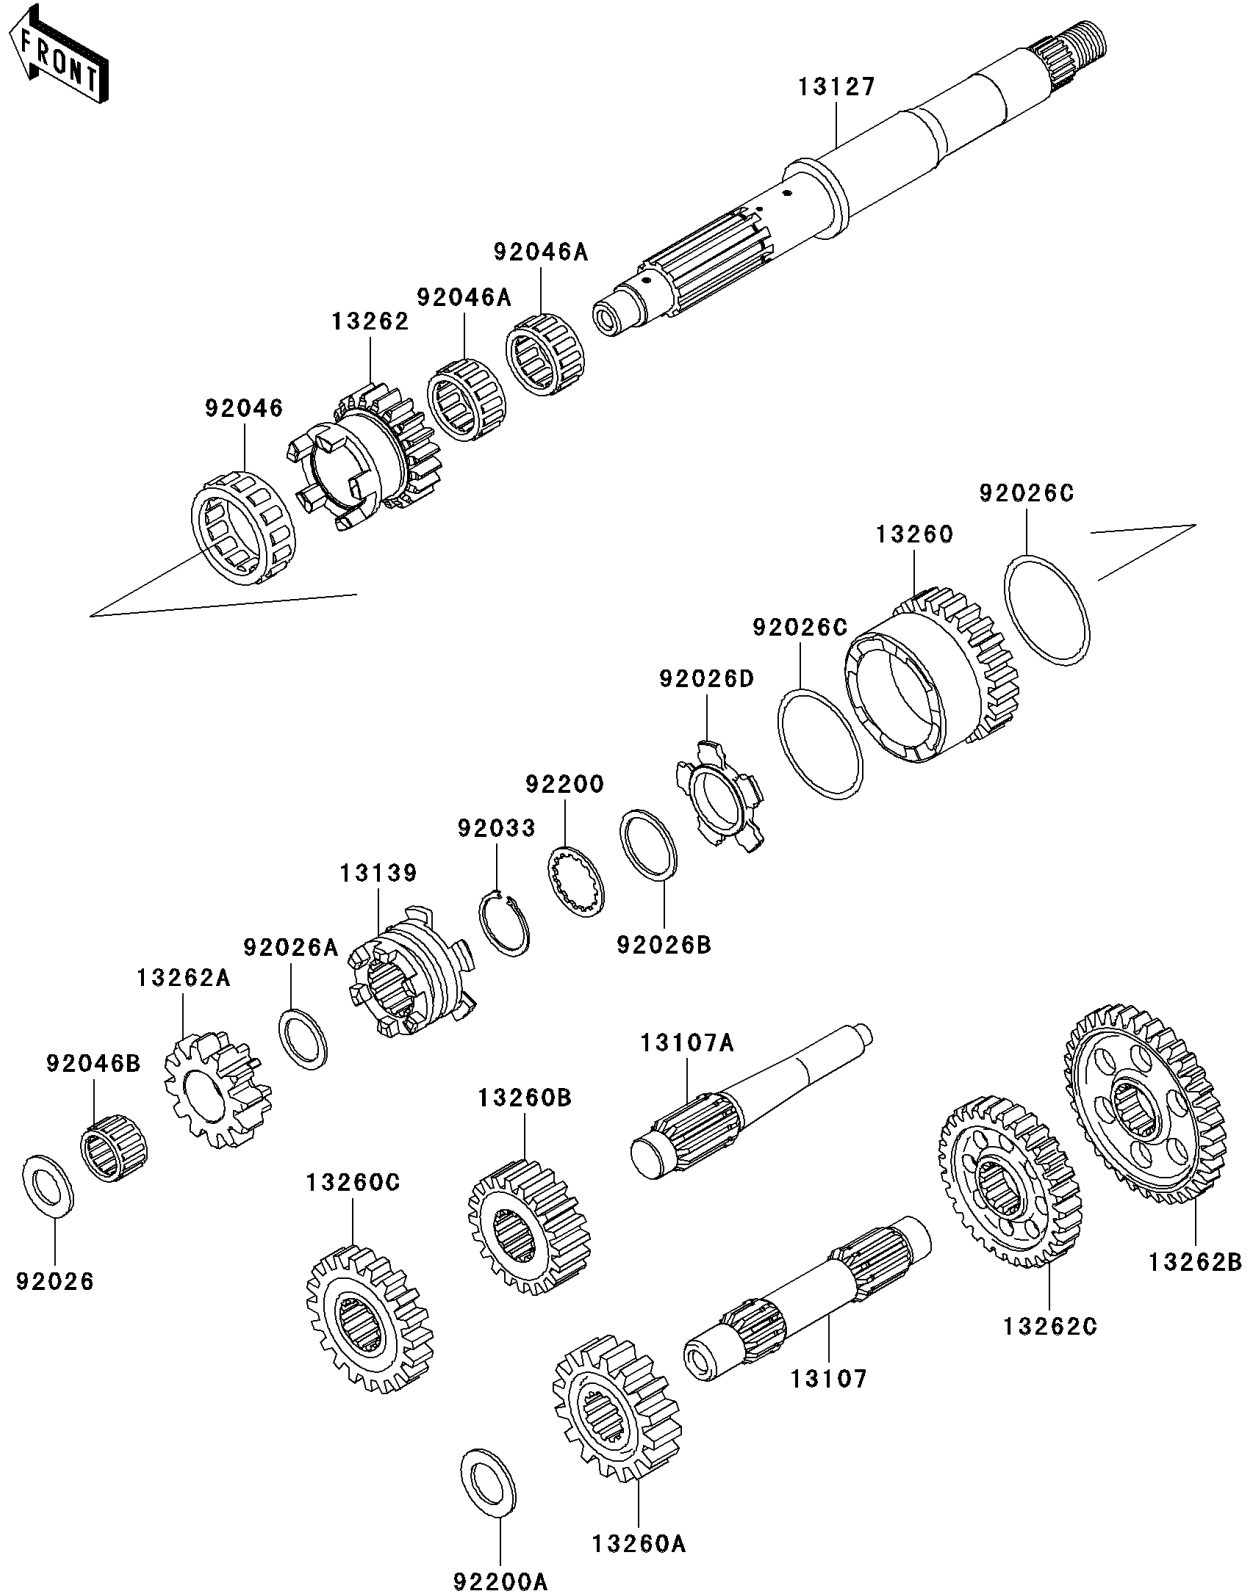

## 2007 Brute Force 650 4x4i Hardwoods Green HD PARTS DIAGRAM

Transmission

E1361

## 2007 Brute Force 650 4x4i Hardwoods Green HD PARTS LIST

Transmission

ITEM NAME	PART NUMBER	QUANTITY
SHAFT,COUNTER (Ref # 13107)	13107-0113	1
SHAFT,REVERSE,IDLE (Ref # 13107A)	13107-1437	1
SHAFT-TRANSMISSION INPUT (Ref # 13127)	13127-1282	1
SHIFTER (Ref # 13139)	13139-0003	1
GEAR,INPUT HIGH,26T (Ref # 13260)	13260-1867	1
GEAR,OUTPUT DRIVE,18T (Ref # 13260A)	13260-1871	1
GEAR,OUTPUT REVERSE,16T (Ref # 13260B)	13260-1872	1
GEAR,DRIVEN REVERSE,16T (Ref # 13260C)	13260-1873	1
GEAR,INPUT LOW,20T (Ref # 13262)	13262-0234	1
GEAR,INPUT REVERSE,12T (Ref # 13262A)	13262-0235	1
GEAR,DRIVEN LOW,36T (Ref # 13262B)	13262-0313	1
GEAR,DRIVEN HI,30T (Ref # 13262C)	13262-0314	1
SPACER,17.3X30X2.0 (Ref # 92026)	92026-1415	1
SPACER,21.2X29X1.6 (Ref # 92026A)	92026-1568	1
SPACER,28.2X34.5X1.6 (Ref # 92026B)	92026-1587	1
SPACER,48.2X54.3X1.0 (Ref # 92026C)	92026-1599	1
SPACER,HI&LOW (Ref # 92026D)	92026-1600	1
RING-SNAP,25.9X30.6X1.2 (Ref # 92033)	92033-1037	1
BEARING-NEEDLE,HIGH GEAR (Ref # 92046)	92046-1276	1
BEARING-NEEDLE,FWF-283317 (Ref # 92046A)	92046-1278	1
BEARING-NEEDLE,REVERSE GEAR (Ref # 92046B)	92046-1279	1
WASHER,28.5X34.0X1.5 (Ref # 92200)	92200-1240	1
WASHER,20.3X33X2.0 (Ref # 92200A)	92200-1351	1