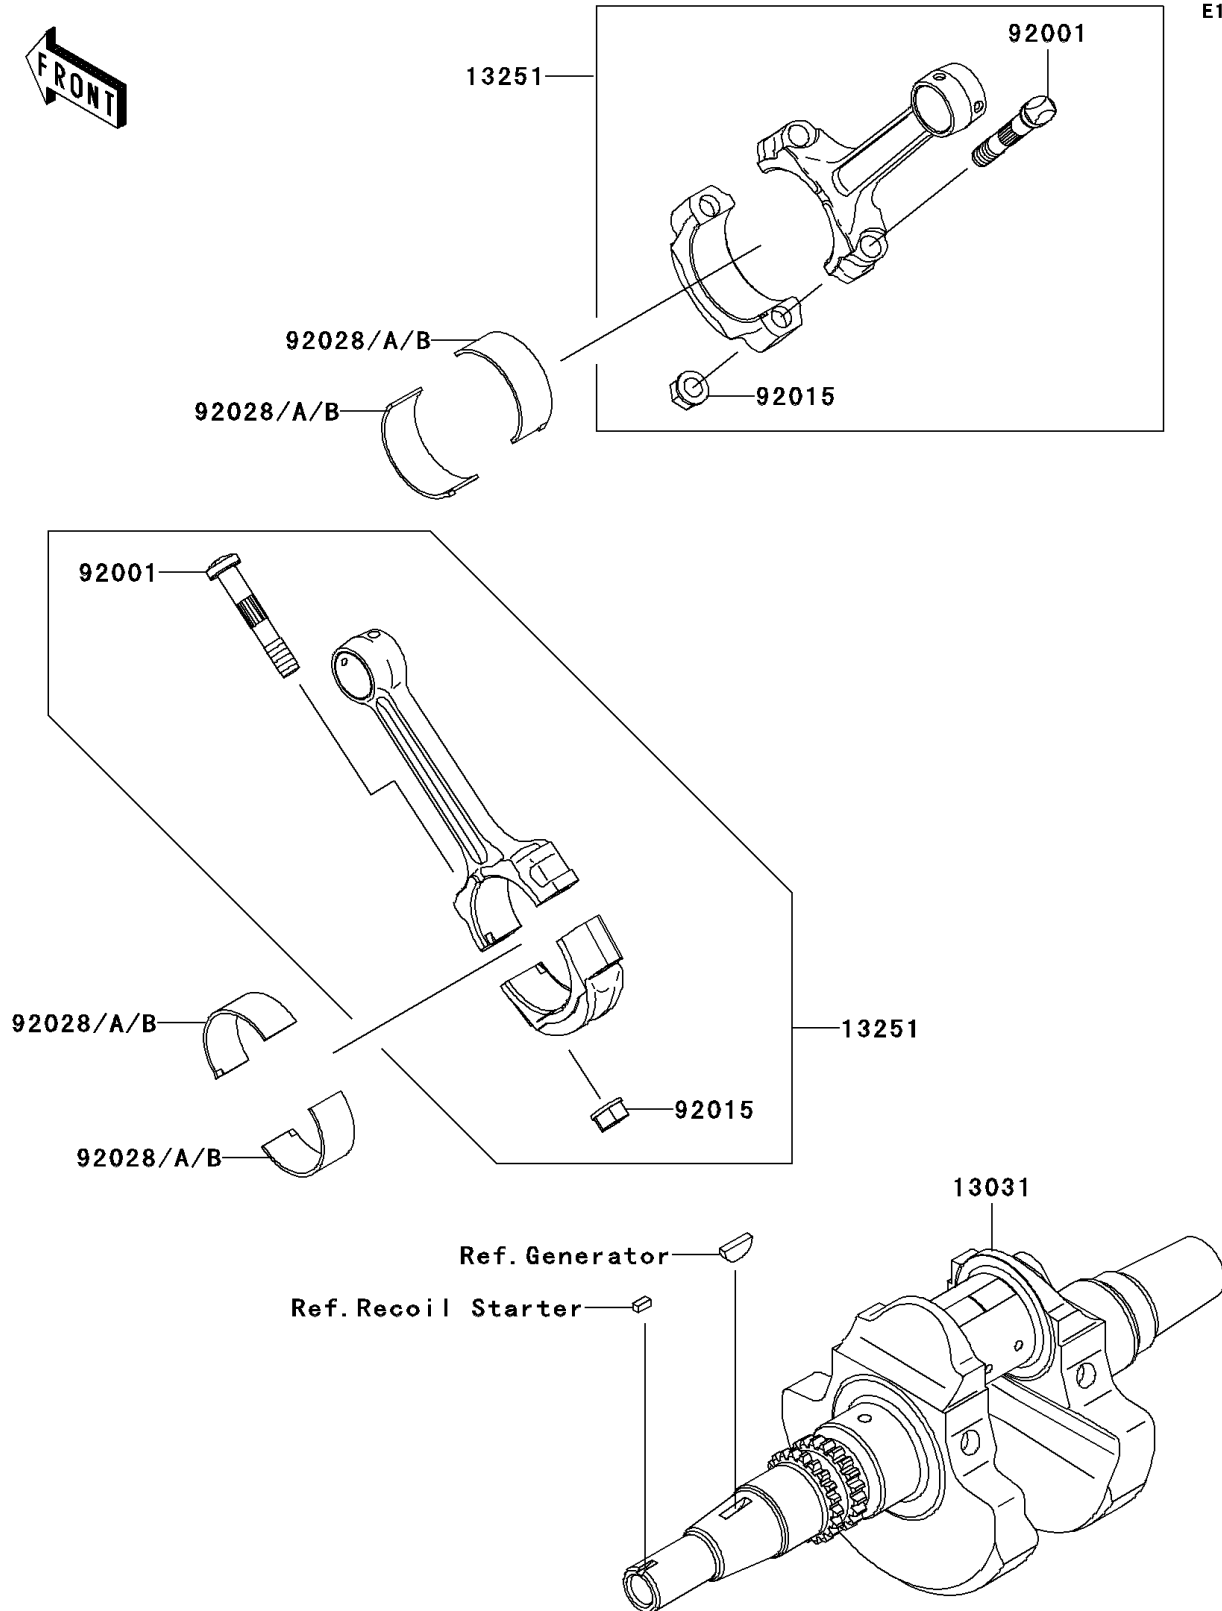

## 2007 Brute Force 650 4x4i Hardwoods Green HD PARTS DIAGRAM

Crankshaft

E1321

## 2007 Brute Force 650 4x4i Hardwoods Green HD PARTS LIST

Crankshaft

ITEM NAME	PART NUMBER	QUANTITY
CRANKSHAFT-COMP (Ref # 13031)	13031-0078	1
ROD-ASSY-CONNECTING (Ref # 13251)	13251-1130	1
BOLT,CONNECTING ROD (Ref # 92001)	92001-1980	1
NUT,FLANGED,8MM (Ref # 92015)	92015-1311	1
BUSHING,CONNECTING ROD,GREEN (Ref # 92028)	92028-1961	1
BUSHING,CONNECTING ROD,YELLOW (Ref # 92028A)	92028-1962	1
BUSHING,CONNECTING ROD,BROWN (Ref # 92028B)	92028-1963	1