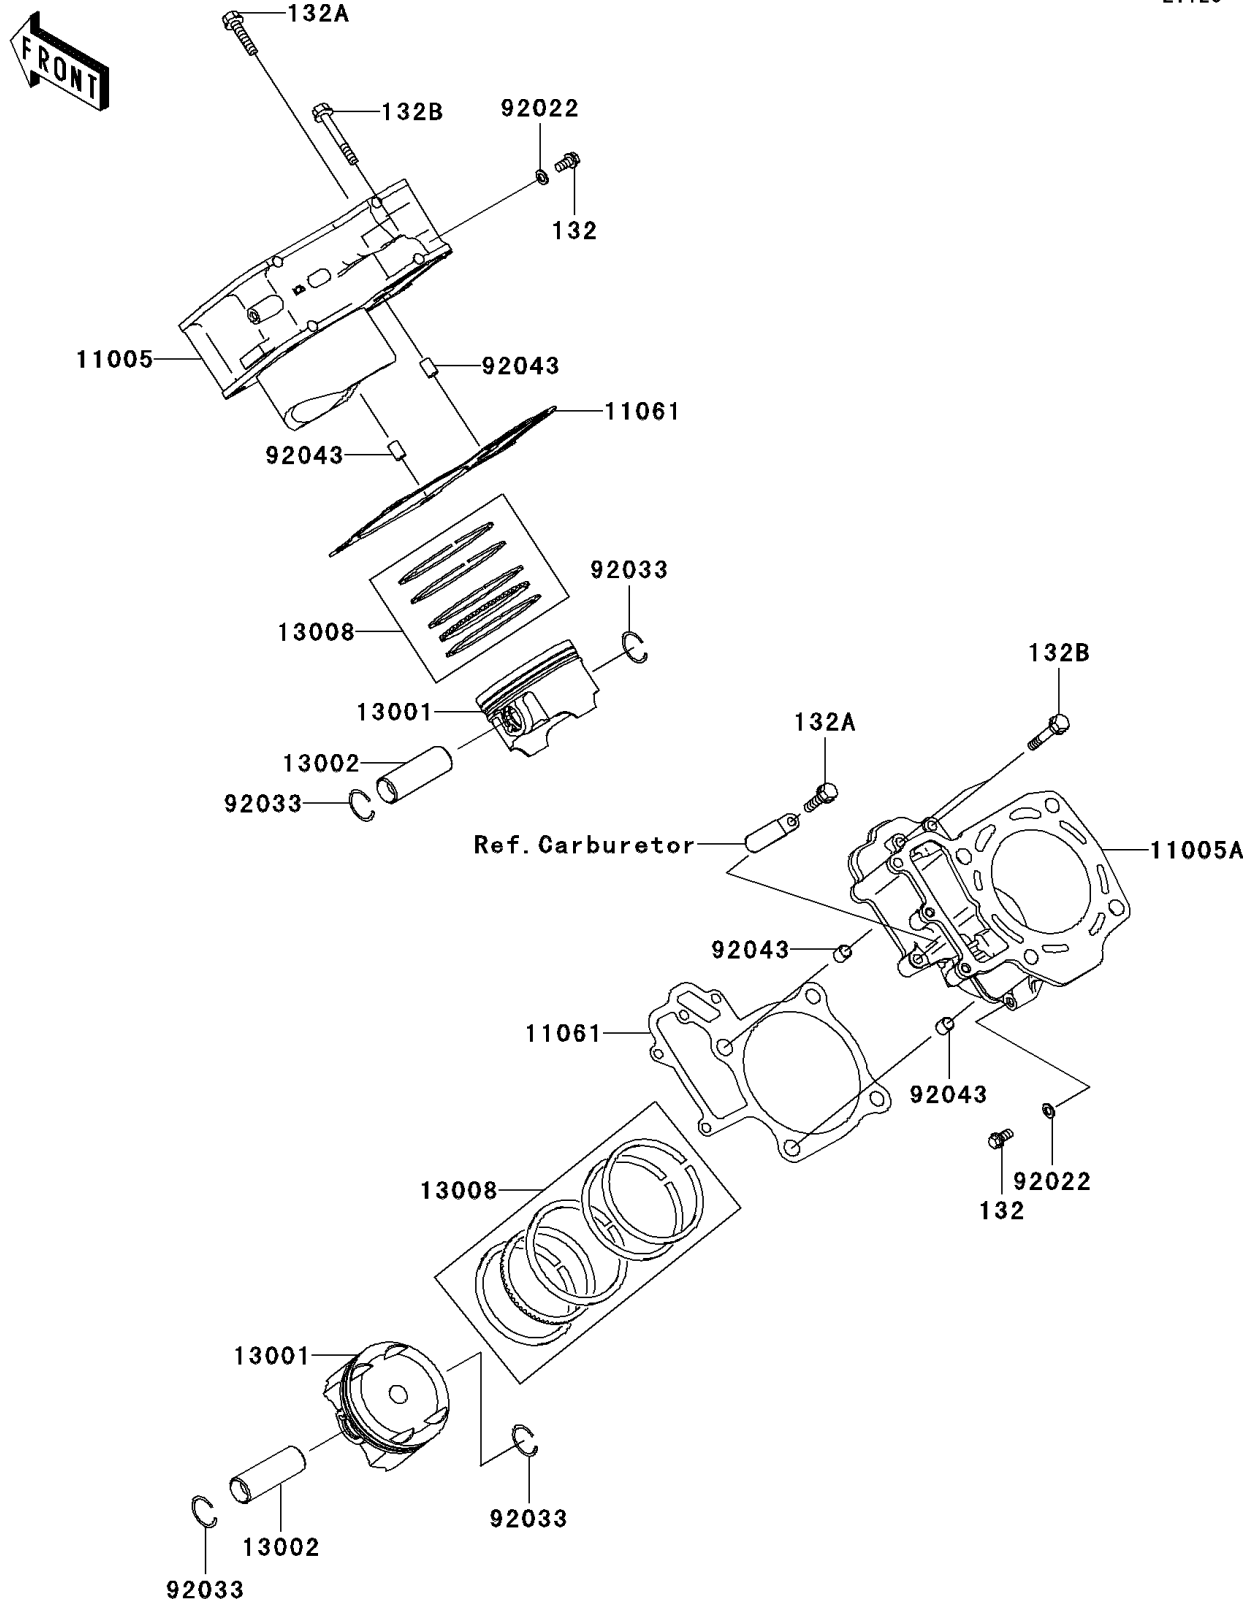

2010 Brute Force 650 4x4i Hardwoods Green HD (Canada Only) PARTS DIAGRAM

Cylinder/Piston(s)

E1120

2010 Brute Force 650 4x4i Hardwoods Green HD (Canada Only) PARTS LIST

Cylinder/Piston(s)

ITEM NAME	PART NUMBER	QUANTITY
BOLT-FLANGED-SMALL,6X12 (Ref # 132)	132BD0612	1
BOLT-FLANGED-SMALL,6X30 (Ref # 132A)	132BD0630	1
BOLT-FLANGED-SMALL,6X40 (Ref # 132B)	132BD0640	1
CYLINDER-ENGINE,FR (Ref # 11005)	11005-0059	1
CYLINDER-ENGINE,RR (Ref # 11005A)	11005-0060	1
GASKET,CYLINDER BASE (Ref # 11061)	11061-0063	1
PISTON-ENGINE (Ref # 13001)	13001-1574	1
PIN-PISTON (Ref # 13002)	13002-1060	1
RING-SET-PISTON (Ref # 13008)	13008-1198	1
WASHER,6.2X11X1 (Ref # 92022)	92022-304	1
RING-SNAP (Ref # 92033)	92033-1207	1
PIN,10.1X12X14 (Ref # 92043)	92043-4009	1