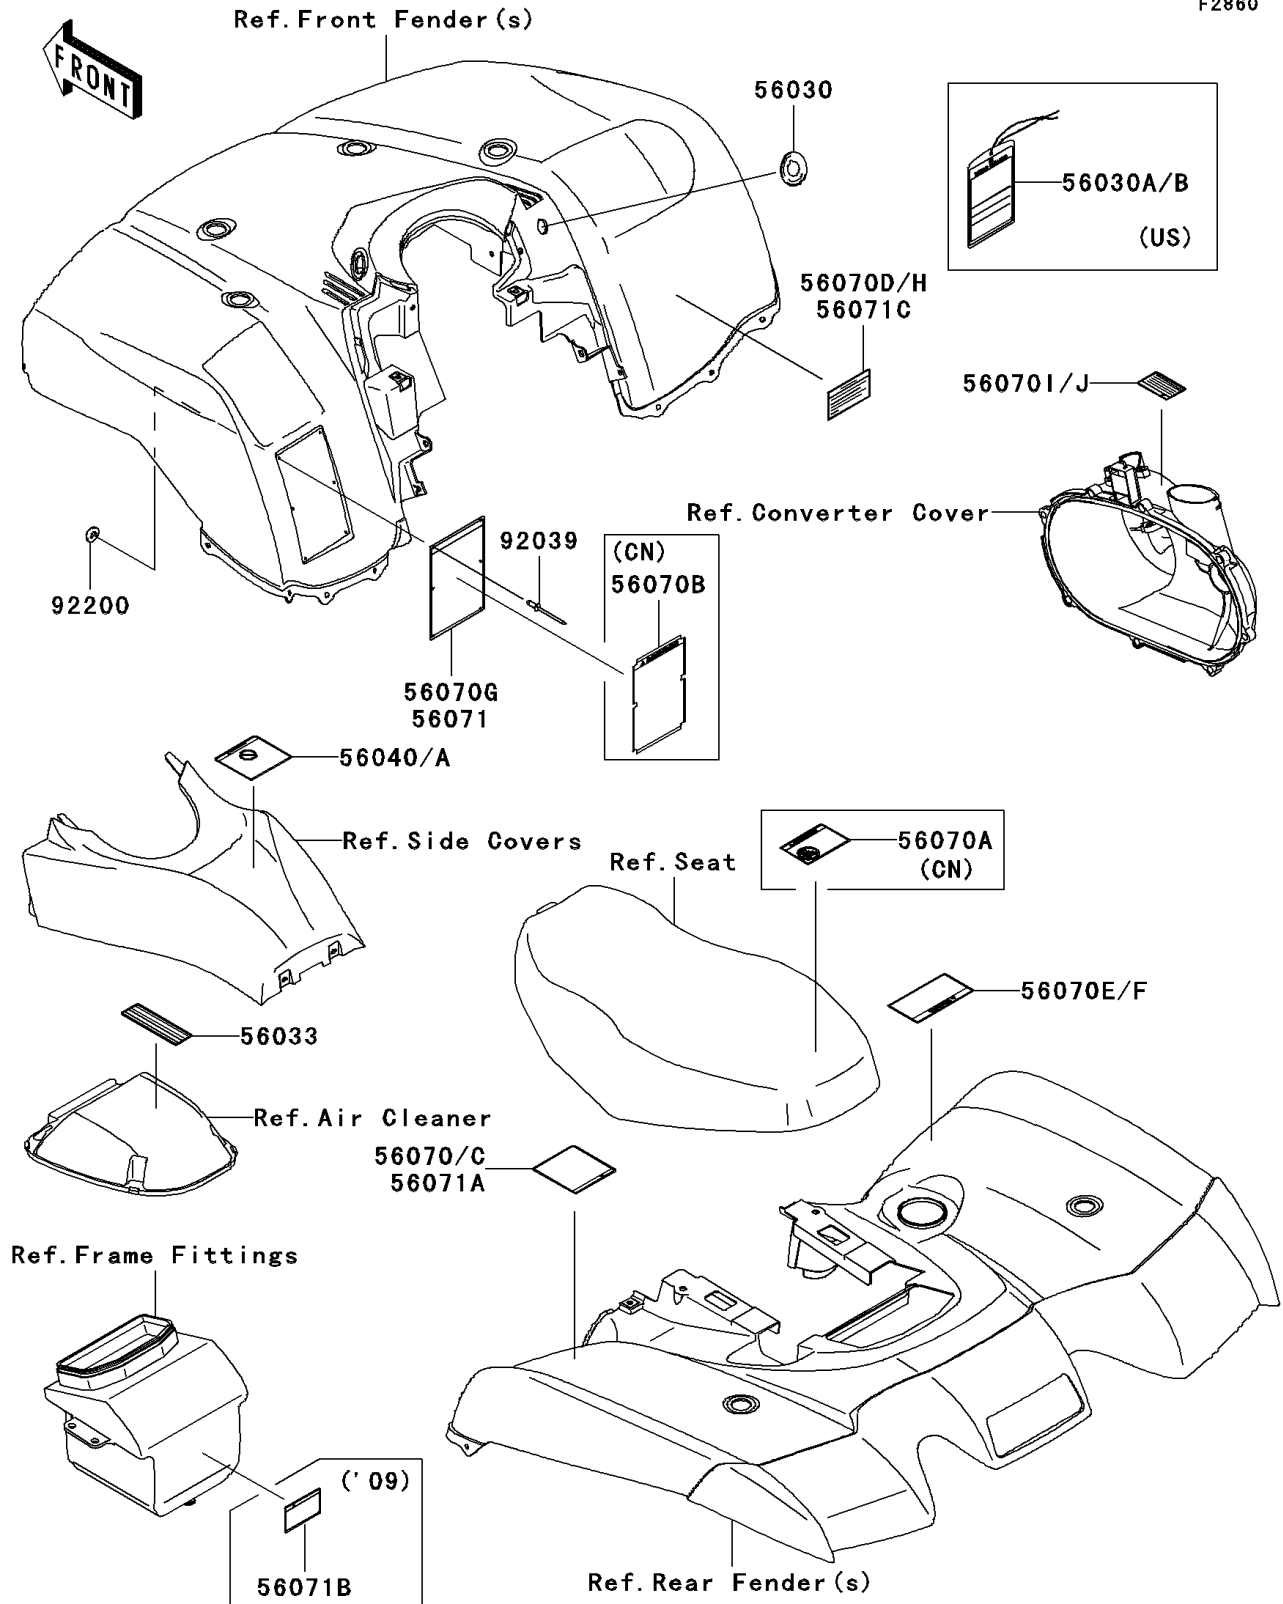

2007 Brute Force 650 4x4 Hardwoods Green HD PARTS DIAGRAM

Labels

F2860

2007 Brute Force 650 4x4 Hardwoods Green HD PARTS LIST

Labels

ITEM NAME	PART NUMBER	QUANTITY
LABEL,IGNITION SWITCH (Ref # 56030)	56030-0014	1
LABEL-MANUAL,AIR CLEANER (Ref # 56033)	56033-1263	1
LABEL-WARNING,UNDER 16 (Ref # 56040)	56040-1276	1
LABEL-WARNING,TIRE&MAX LOAD (Ref # 56070)	56070-0014	1
LABEL-WARNING,DRIVE BELT (Ref # 56070E)	56070-0038	1
LABEL-WARNING,SERIOUS INJURY (Ref # 56070G)	56070-1151	1
LABEL-WARNING,SHIFT LEVER (Ref # 56070H)	56070-1170	1
LABEL-WARNING,CVT COVER (Ref # 56070I)	56070-1269	1
RIVET,3.2X8 (Ref # 92039)	92039-3763	6
WASHER,3.5X8X1 (Ref # 92200)	92200-1251	6
LABEL,HANGTAG (Ref # 56030A)	56030-0047	1
LABEL-WARNING,AGE (Ref # 56040A)	56040-1325	1
LABEL-WARNING,NO PASSENGER (Ref # 56070A)	56070-0018	1
LABEL-WARNING,GENERAL (Ref # 56070B)	56070-0019	1
LABEL-WARNING,TIRE&MAX LOAD (Ref # 56070C)	56070-0025	1
LABEL-WARNING,SHIFT LEVER(FRENCH) (Ref # 56070D)	56070-0037	1
LABEL-WARNING,DRIVE BELT(FRENCH) (Ref # 56070F)	56070-0039	1
LABEL-WARNING,CVT COVER(FRENCH) (Ref # 56070J)	56070-1271	1