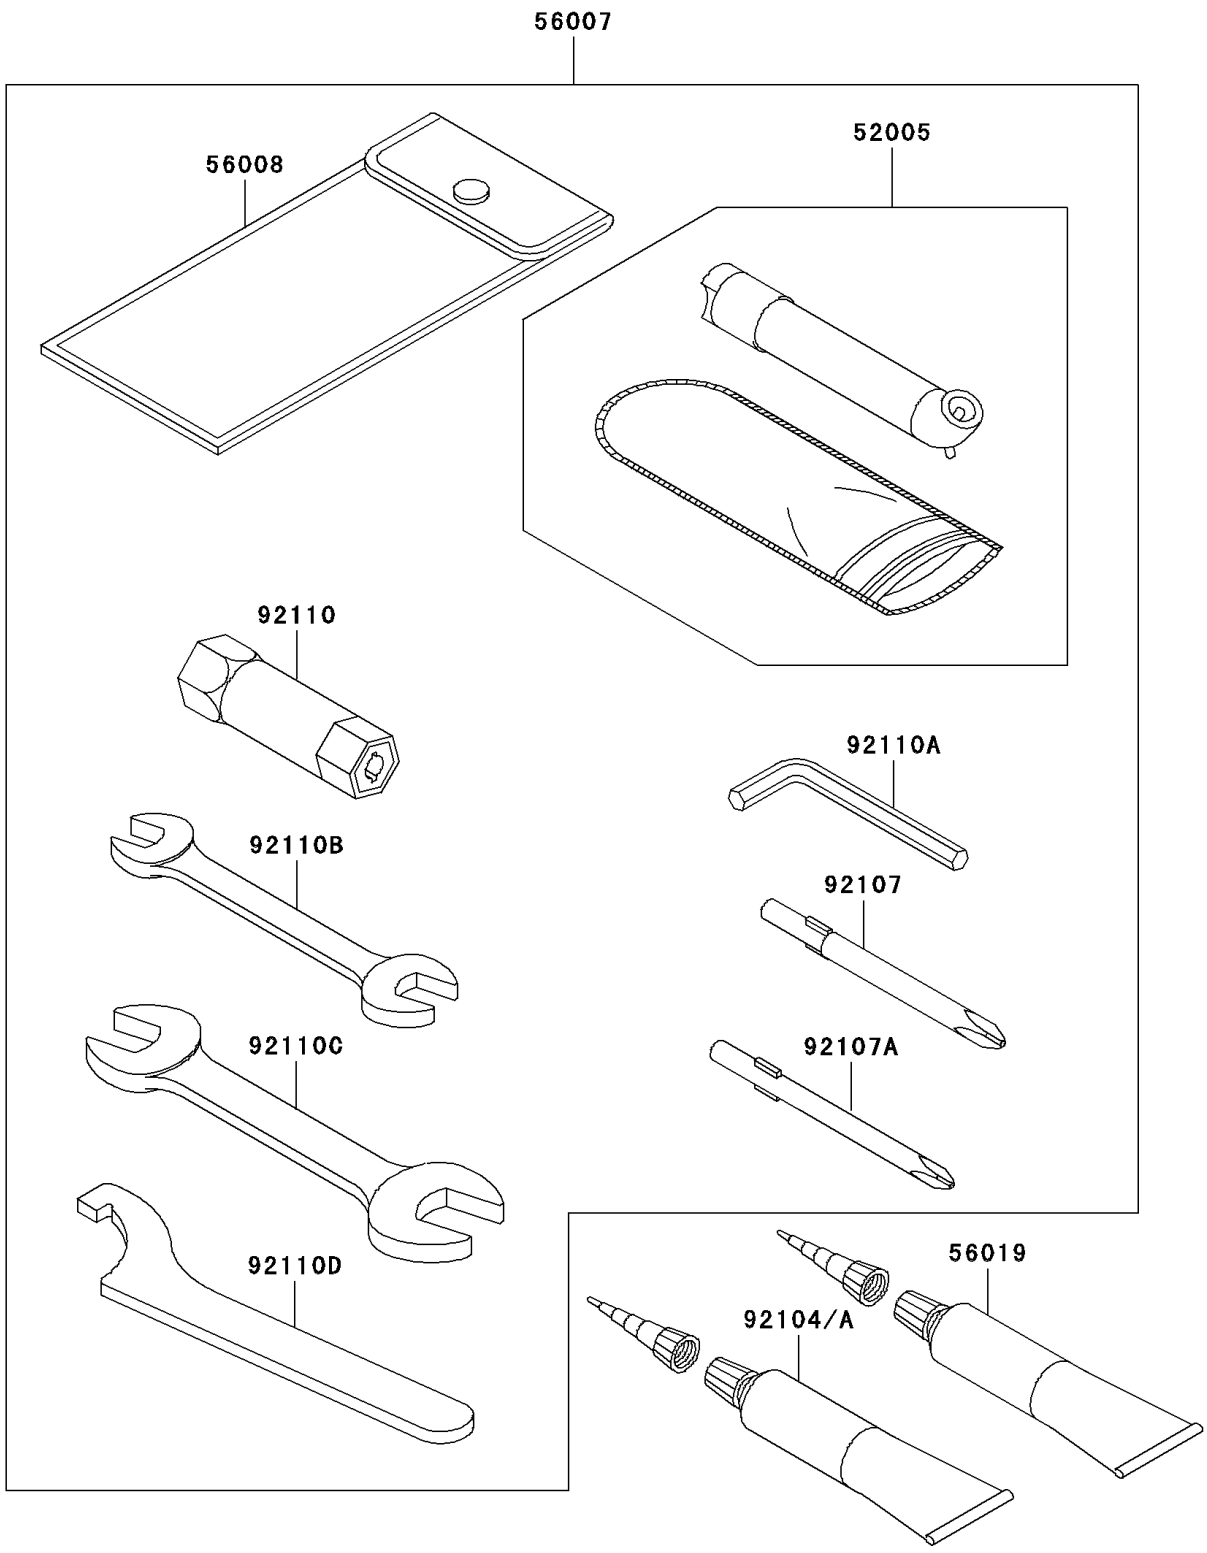

2007 Brute Force 650 4x4 Hardwoods Green HD PARTS DIAGRAM

Owner's Tools

F2810

2007 Brute Force 650 4x4 Hardwoods Green HD PARTS LIST

Owner's Tools

ITEM NAME	PART NUMBER	QUANTITY
GAUGE,AIR (Ref # 52005)	52005-1082	1
TOOL-KIT (Ref # 56007)	56007-1494	1
BAG,TOOL (Ref # 56008)	56008-1007	1
GASKET-LIQUID,TB1211,WHITE (Ref # 56019)	56019-120	1
GASKET-LIQUID,TB1216,GRAY (Ref # 92104)	92104-1063	1
GASKET-LIQUID,TB1215,GRAY (Ref # 92104A)	92104-1065	1
TOOL-DRIVER,#3PHILLIPS (Ref # 92107)	92107-005	1
TOOL-DRIVER,#2PHILLIPS (Ref # 92107A)	92107-1053	1
TOOL-WRENCH,BOX,16MM (Ref # 92110)	92110-1116	1
TOOL-WRENCH,ALLEN,3MM (Ref # 92110A)	92110-1140	1
TOOL-WRENCH,OPEN END,10X12 (Ref # 92110B)	92110-1152	1
TOOL-WRENCH,OPEN END,14X17 (Ref # 92110C)	92110-1153	1
TOOL-WRENCH,HOOK (Ref # 92110D)	92110-1173	1