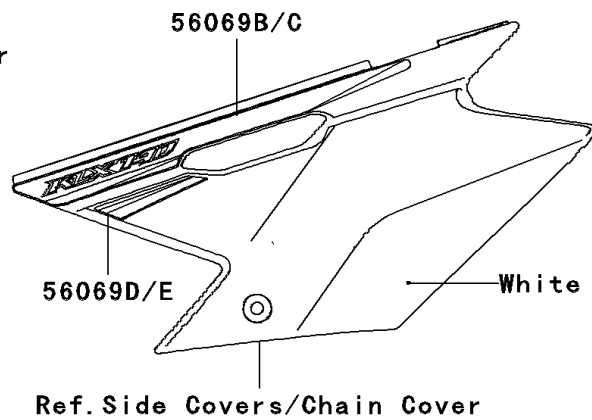

# 2010 KLX140 (CANADA ONLY) PARTS DIAGRAM

Decals(Green)(AAF)

F2861C

## 2010 KLX140 (CANADA ONLY) PARTS LIST

Decals(Green)(AAF)

ITEM NAME	PART NUMBER	QUANTITY
MARK,SHROUD,KAWASAKI (Ref # 56054)	56054-0486	2
PATTERN,NUMBER PLATE (Ref # 56068)	56068-1327	1
PATTERN,SHROUD,LH (Ref # 56069)	56069-0028	1
PATTERN,SHROUD,RH (Ref # 56069A)	56069-0029	1
PATTERN,SIDE COVER,UPP,RH (Ref # 56069B)	56069-0030	1
PATTERN,SIDE COVER,UPP,LH (Ref # 56069C)	56069-0031	1
PATTERN,SIDE COVER,LWR,LH (Ref # 56069D)	56069-0032	1
PATTERN,SIDE COVER,LWR,RH (Ref # 56069E)	56069-0033	1