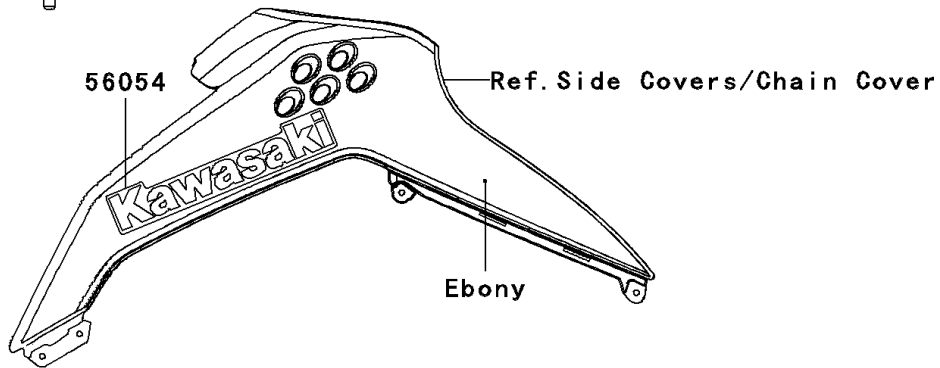

# 2010 KLX140 (CANADA ONLY) PARTS DIAGRAM

Decals(Green)(AAF)

F2861C

## 2010 KLX140 (CANADA ONLY) PARTS LIST

Decals(Green)(AAF)

ITEM NAME	PART NUMBER	QUANTITY
MARK,SHROUD,KAWASAKI (Ref # 56054)	56054-0486	2
PATTERN,NUMBER PLATE (Ref # 56068)	56068-1327	1
PATTERN,SHROUD,LH (Ref # 56069)	56069-0028	1
PATTERN,SHROUD,RH (Ref # 56069A)	56069-0029	1
PATTERN,SIDE COVER,UPP,RH (Ref # 56069B)	56069-0030	1
PATTERN,SIDE COVER,UPP,LH (Ref # 56069C)	56069-0031	1
PATTERN,SIDE COVER,LWR,LH (Ref # 56069D)	56069-0032	1
PATTERN,SIDE COVER,LWR,RH (Ref # 56069E)	56069-0033	1