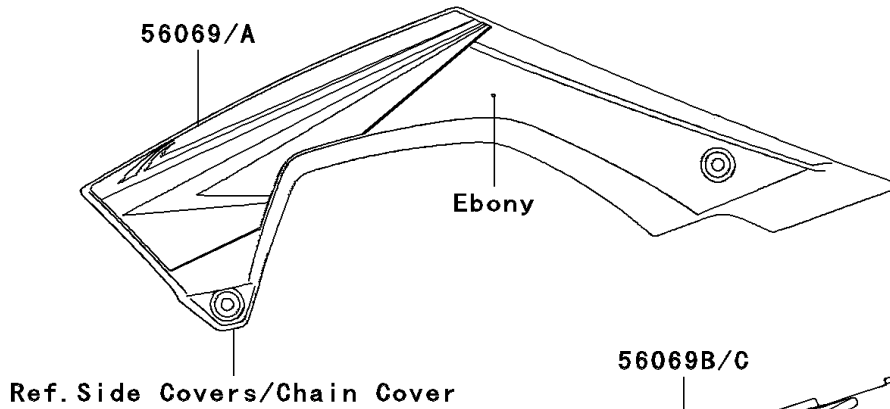

# 2010 KLX140 (CANADA ONLY) PARTS DIAGRAM

Decals(Green)(AAF)

F2861C

## 2010 KLX140 (CANADA ONLY) PARTS LIST

Decals(Green)(AAF)

ITEM NAME	PART NUMBER	QUANTITY
MARK,SHROUD,KAWASAKI (Ref # 56054)	56054-0486	2
PATTERN,NUMBER PLATE (Ref # 56068)	56068-1327	1
PATTERN,SHROUD,LH (Ref # 56069)	56069-0028	1
PATTERN,SHROUD,RH (Ref # 56069A)	56069-0029	1
PATTERN,SIDE COVER,UPP,RH (Ref # 56069B)	56069-0030	1
PATTERN,SIDE COVER,UPP,LH (Ref # 56069C)	56069-0031	1
PATTERN,SIDE COVER,LWR,LH (Ref # 56069D)	56069-0032	1
PATTERN,SIDE COVER,LWR,RH (Ref # 56069E)	56069-0033	1