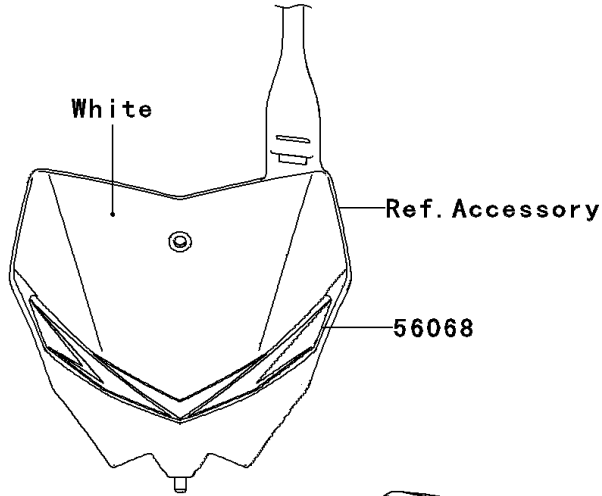

# 2010 KLX140 (CANADA ONLY) PARTS DIAGRAM

Decals(Green)(AAF)

F2861C

## 2010 KLX140 (CANADA ONLY) PARTS LIST

Decals(Green)(AAF)

ITEM NAME	PART NUMBER	QUANTITY
MARK,SHROUD,KAWASAKI (Ref # 56054)	56054-0486	2
PATTERN,NUMBER PLATE (Ref # 56068)	56068-1327	1
PATTERN,SHROUD,LH (Ref # 56069)	56069-0028	1
PATTERN,SHROUD,RH (Ref # 56069A)	56069-0029	1
PATTERN,SIDE COVER,UPP,RH (Ref # 56069B)	56069-0030	1
PATTERN,SIDE COVER,UPP,LH (Ref # 56069C)	56069-0031	1
PATTERN,SIDE COVER,LWR,LH (Ref # 56069D)	56069-0032	1
PATTERN,SIDE COVER,LWR,RH (Ref # 56069E)	56069-0033	1