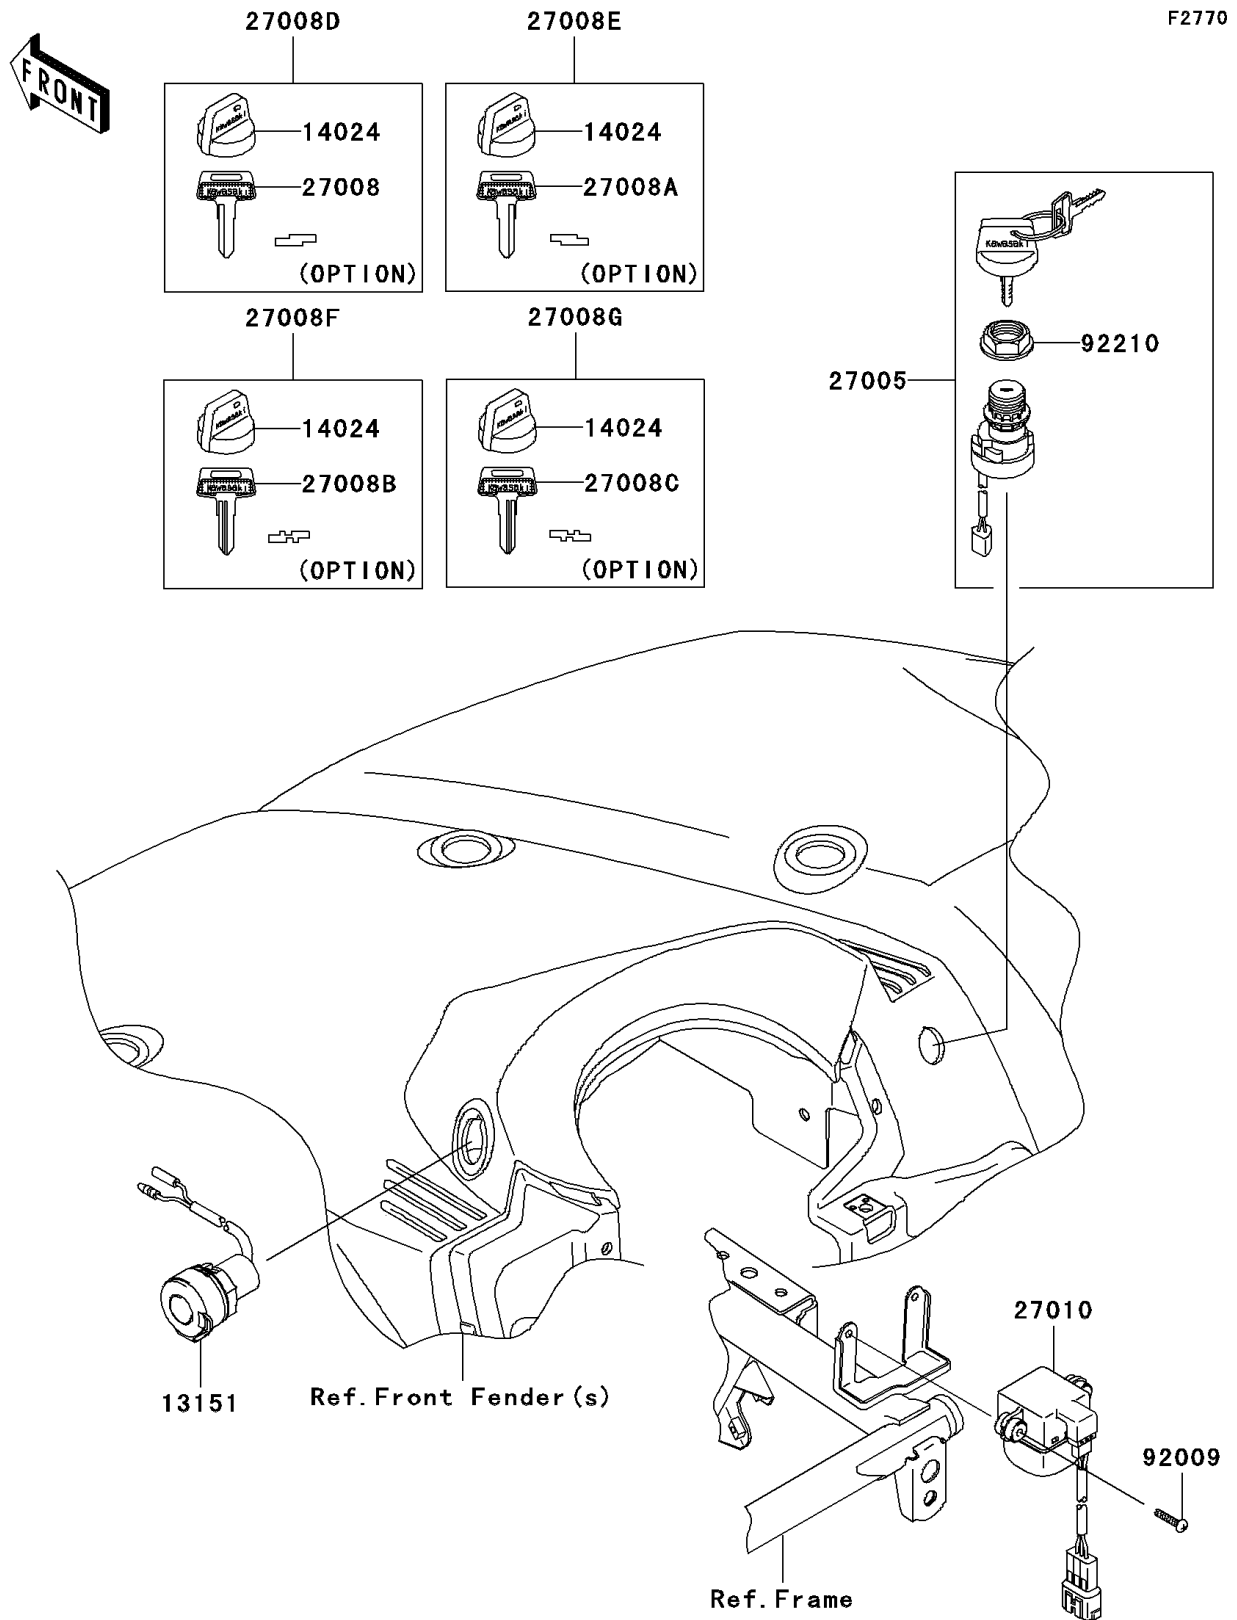

2007 Brute Force 650 4x4 Hardwoods Green HD PARTS DIAGRAM

Ignition Switch

2007 Brute Force 650 4x4 Hardwoods Green HD PARTS LIST

Ignition Switch

ITEM NAME	PART NUMBER	QUANTITY
SWITCH-COMP,D.C.TERMINAL (Ref # 13151)	13151-0003	1
COVER,KEY (Ref # 14024)	14024-1551	1
SWITCH-ASSY-IGNITION (Ref # 27005)	27005-1267	1
KEY-LOCK,BLANK (Ref # 27008)	27008-1041	1
KEY-LOCK,BLANK (Ref # 27008A)	27008-1042	1
KEY-LOCK,BLANK (Ref # 27008B)	27008-1043	1
KEY-LOCK,BLANK (Ref # 27008C)	27008-1044	1
KEY-LOCK,BLANK,W/COVER (Ref # 27008D)	27008-1132	1
KEY-LOCK,BLANK,W/COVER (Ref # 27008E)	27008-1133	1
KEY-LOCK,BLANK,W/COVER (Ref # 27008F)	27008-1134	1
KEY-LOCK,BLANK,W/COVER (Ref # 27008G)	27008-1135	1
SWITCH,INVERT SENSOR (Ref # 27010)	27010-1421	1
SCREW,4X20 (Ref # 92009)	92009-1897	1
NUT,IGNITION SWITCH (Ref # 92210)	92210-1109	1