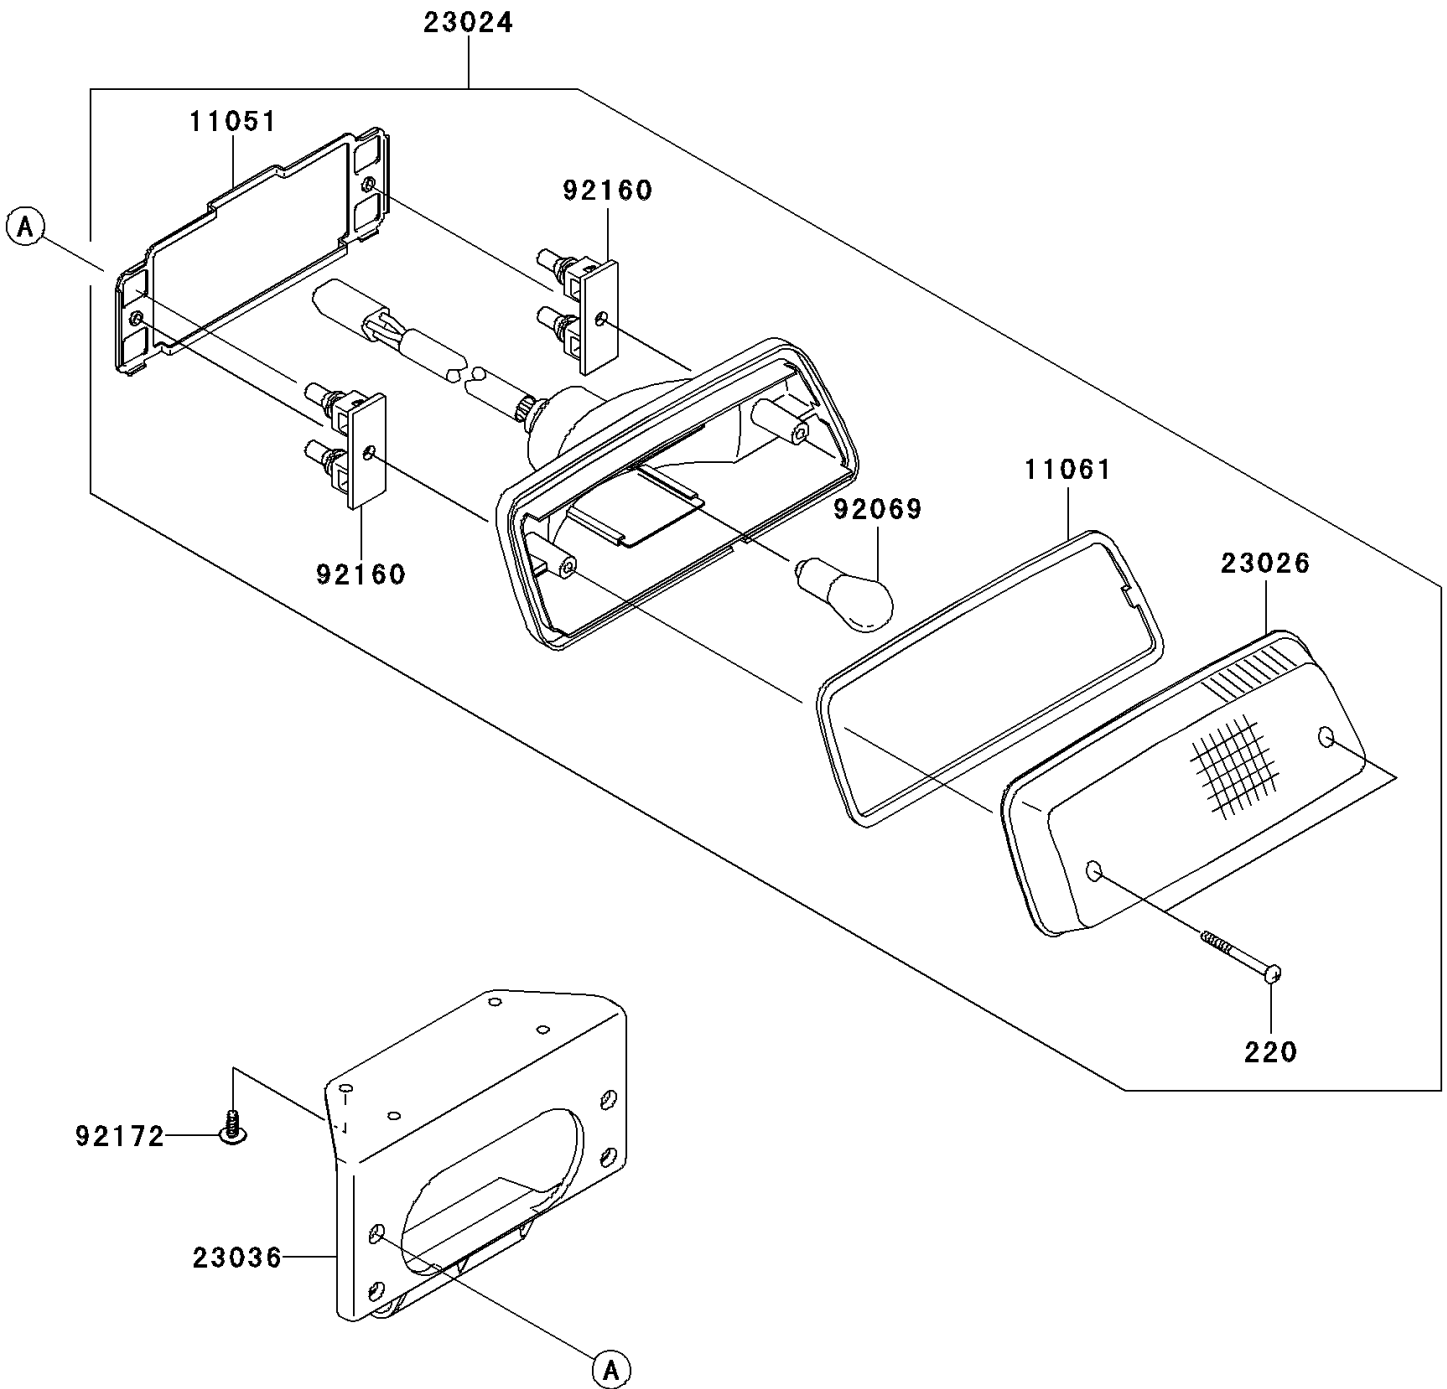

2007 Brute Force 650 4x4 Hardwoods Green HD PARTS DIAGRAM

Taillight(s)

F2720

2007 Brute Force 650 4x4 Hardwoods Green HD PARTS LIST

Taillight(s)

ITEM NAME	PART NUMBER	QUANTITY
SCREW-PAN-CROS,4X40 (Ref # 220)	220AA0440	2
BRACKET,TAIL LAMP (Ref # 11051)	11051-1870	1
GASKET,TAIL LAMP LENS (Ref # 11061)	11061-0055	1
LAMP-ASSY-TAIL (Ref # 23024)	23024-1130	1
LENS,TAIL LAMP (Ref # 23026)	23026-1230	1
BRACKET-TAIL LAMP (Ref # 23036)	23036-0005	1
BULB,12V 21/5W (Ref # 92069)	92069-063	1
DAMPER,TAIL LAMP (Ref # 92160)	92160-1053	2
SCREW,TAPPING,5X10 (Ref # 92172)	92172-1061	4