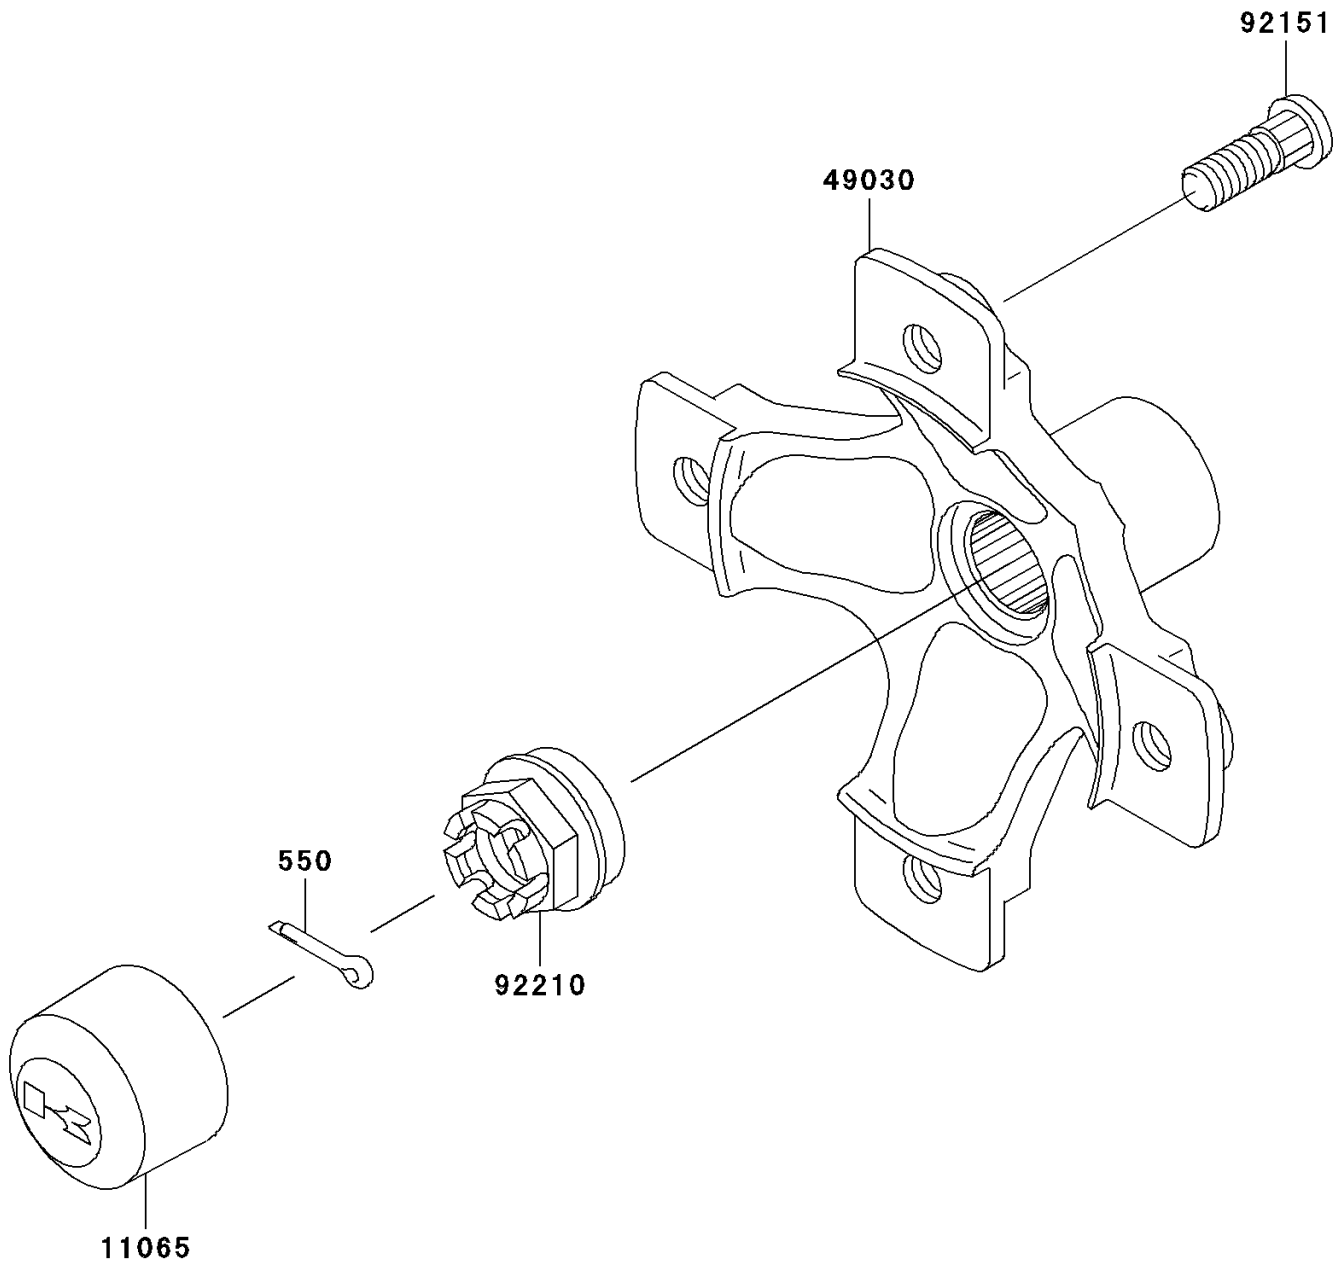

2007 Brute Force 650 4x4 Hardwoods Green HD PARTS DIAGRAM

Rear Hub

F2240

2007 Brute Force 650 4x4 Hardwoods Green HD PARTS LIST

Rear Hub

ITEM NAME	PART NUMBER	QUANTITY
PIN-COTTER,4.0X25 (Ref # 550)	550AA4025	2
CAP,WHEEL (Ref # 11065)	11065-1153	2
HUB,RR (Ref # 49030)	49030-1140	2
BOLT,10X29.5 (Ref # 92151)	92151-1392	8
NUT,CASTLE,20MM (Ref # 92210)	92210-1381	2