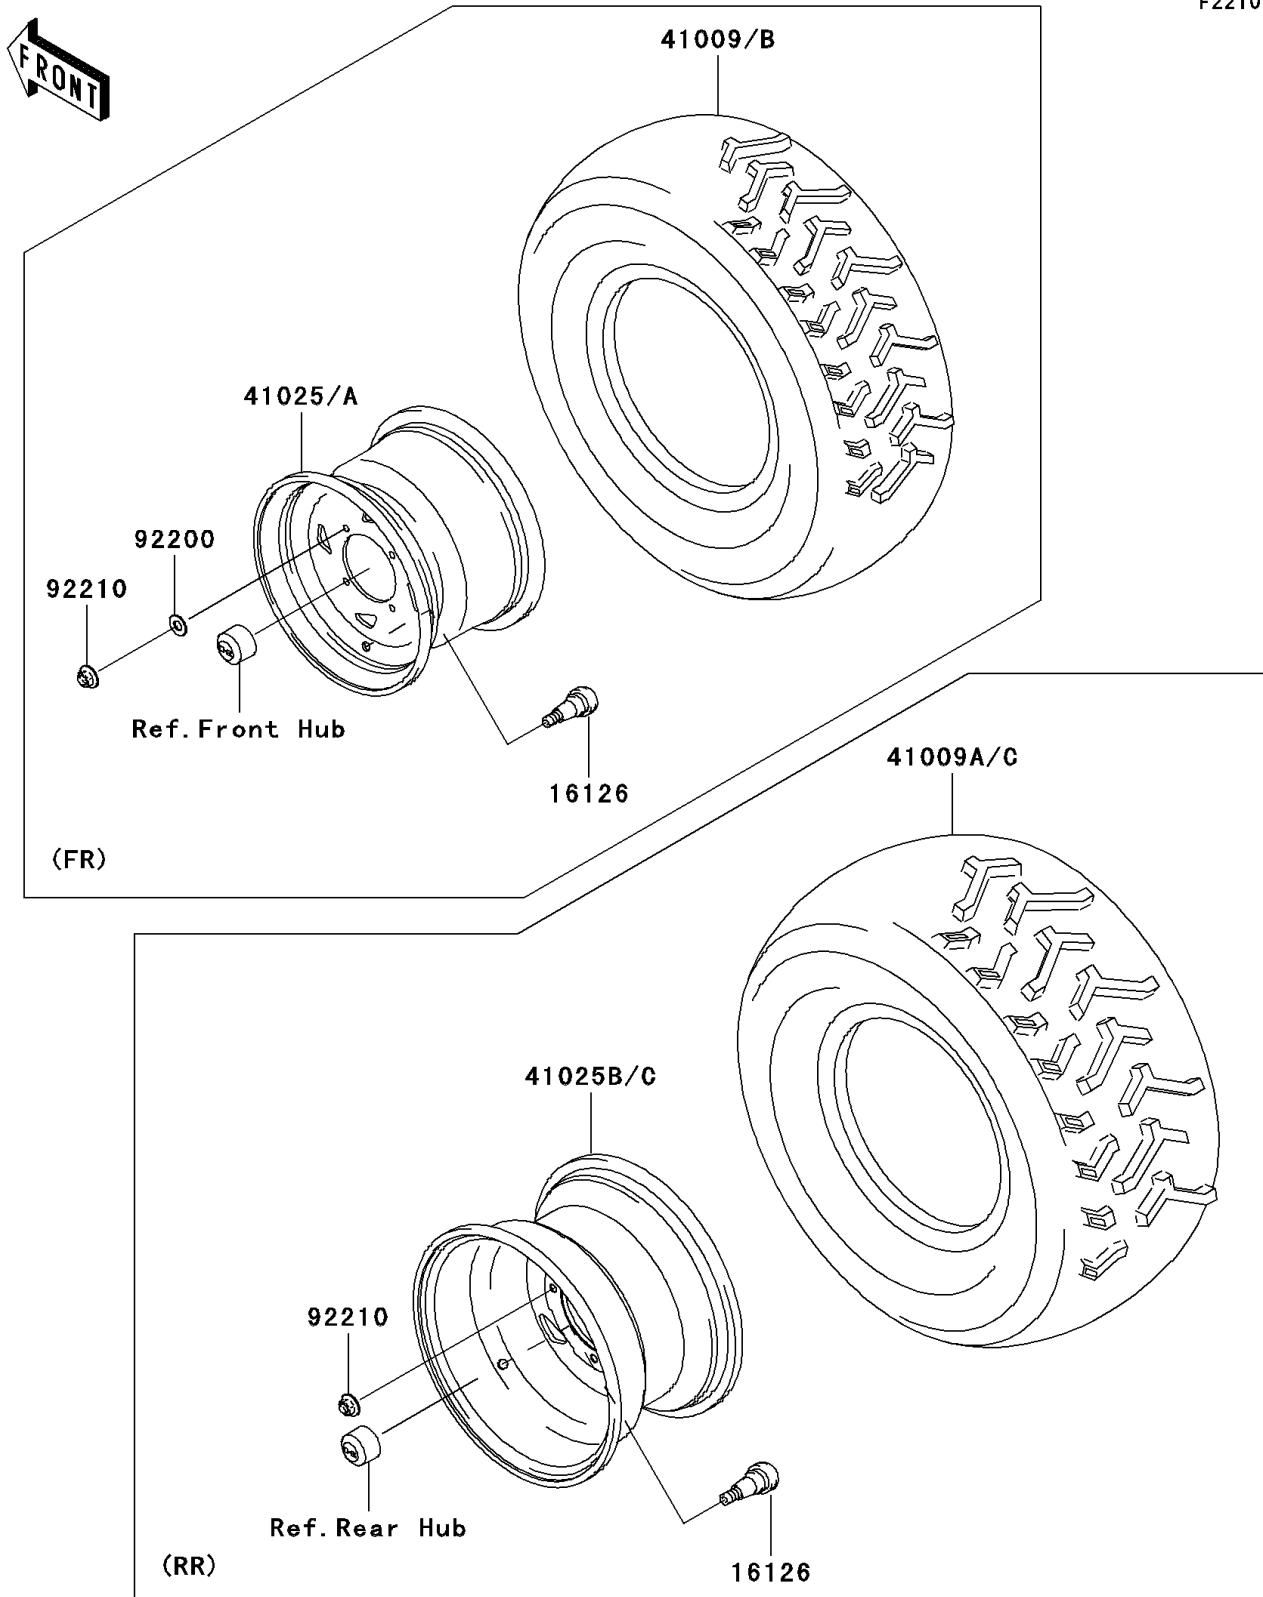

## PARTS DIAGRAM

### Wheels/Tires

F2210

## PARTS LIST

### Wheels/Tires

ITEM NAME	PART NUMBER	QUANTITY
VALVE (Ref # 16126)	16126-4001	4
TIRE,FR,AT25X8-12,KT121A(D) (Ref # 41009)	41009-0149	2
TIRE,RR,AT25X10-12,KT127A(D) (Ref # 41009A)	41009-0150	2
RIM,FR,12X6.0,F.S.BLACK (Ref # 41025A)	41025-1375-397	2
RIM,RR,12X7.5AT,F.S.BLACK (Ref # 41025C)	41025-1426-397	2
WASHER,10.5X25X1.6 (Ref # 92200)	92200-1595	8
NUT,FLANGED,10MM (Ref # 92210)	92210-1325	16