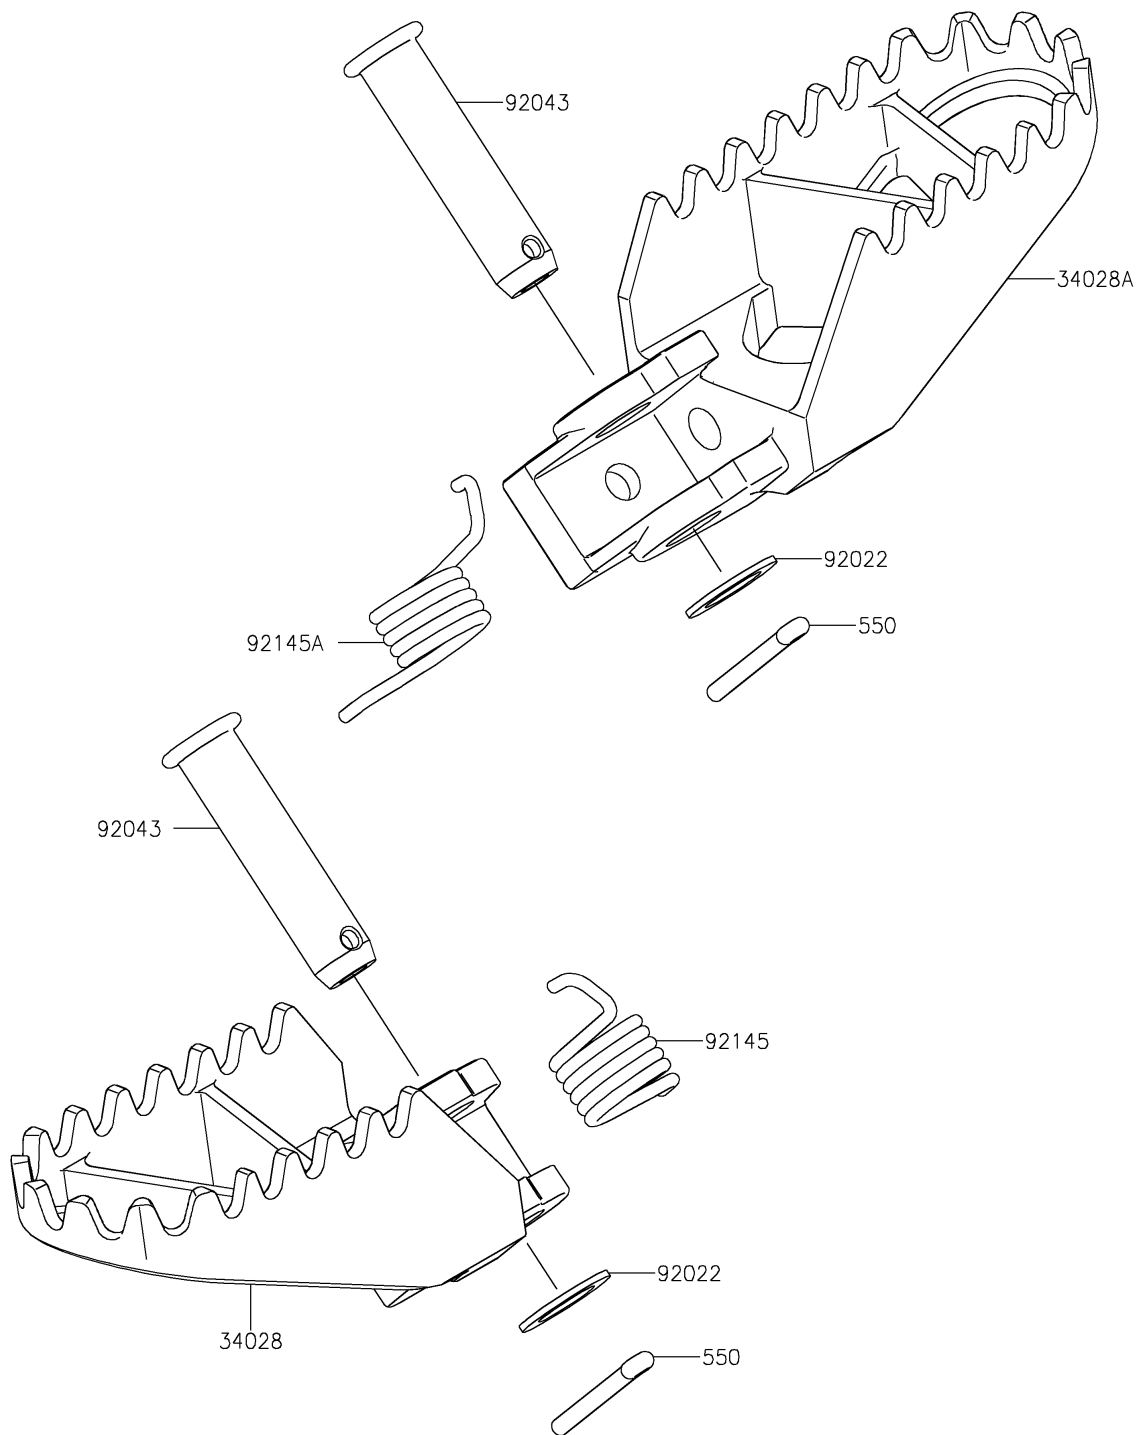

2019 KX™100

PARTS DIAGRAM

Footrests

Kawasaki

Let the Good Times Roll®

F2160