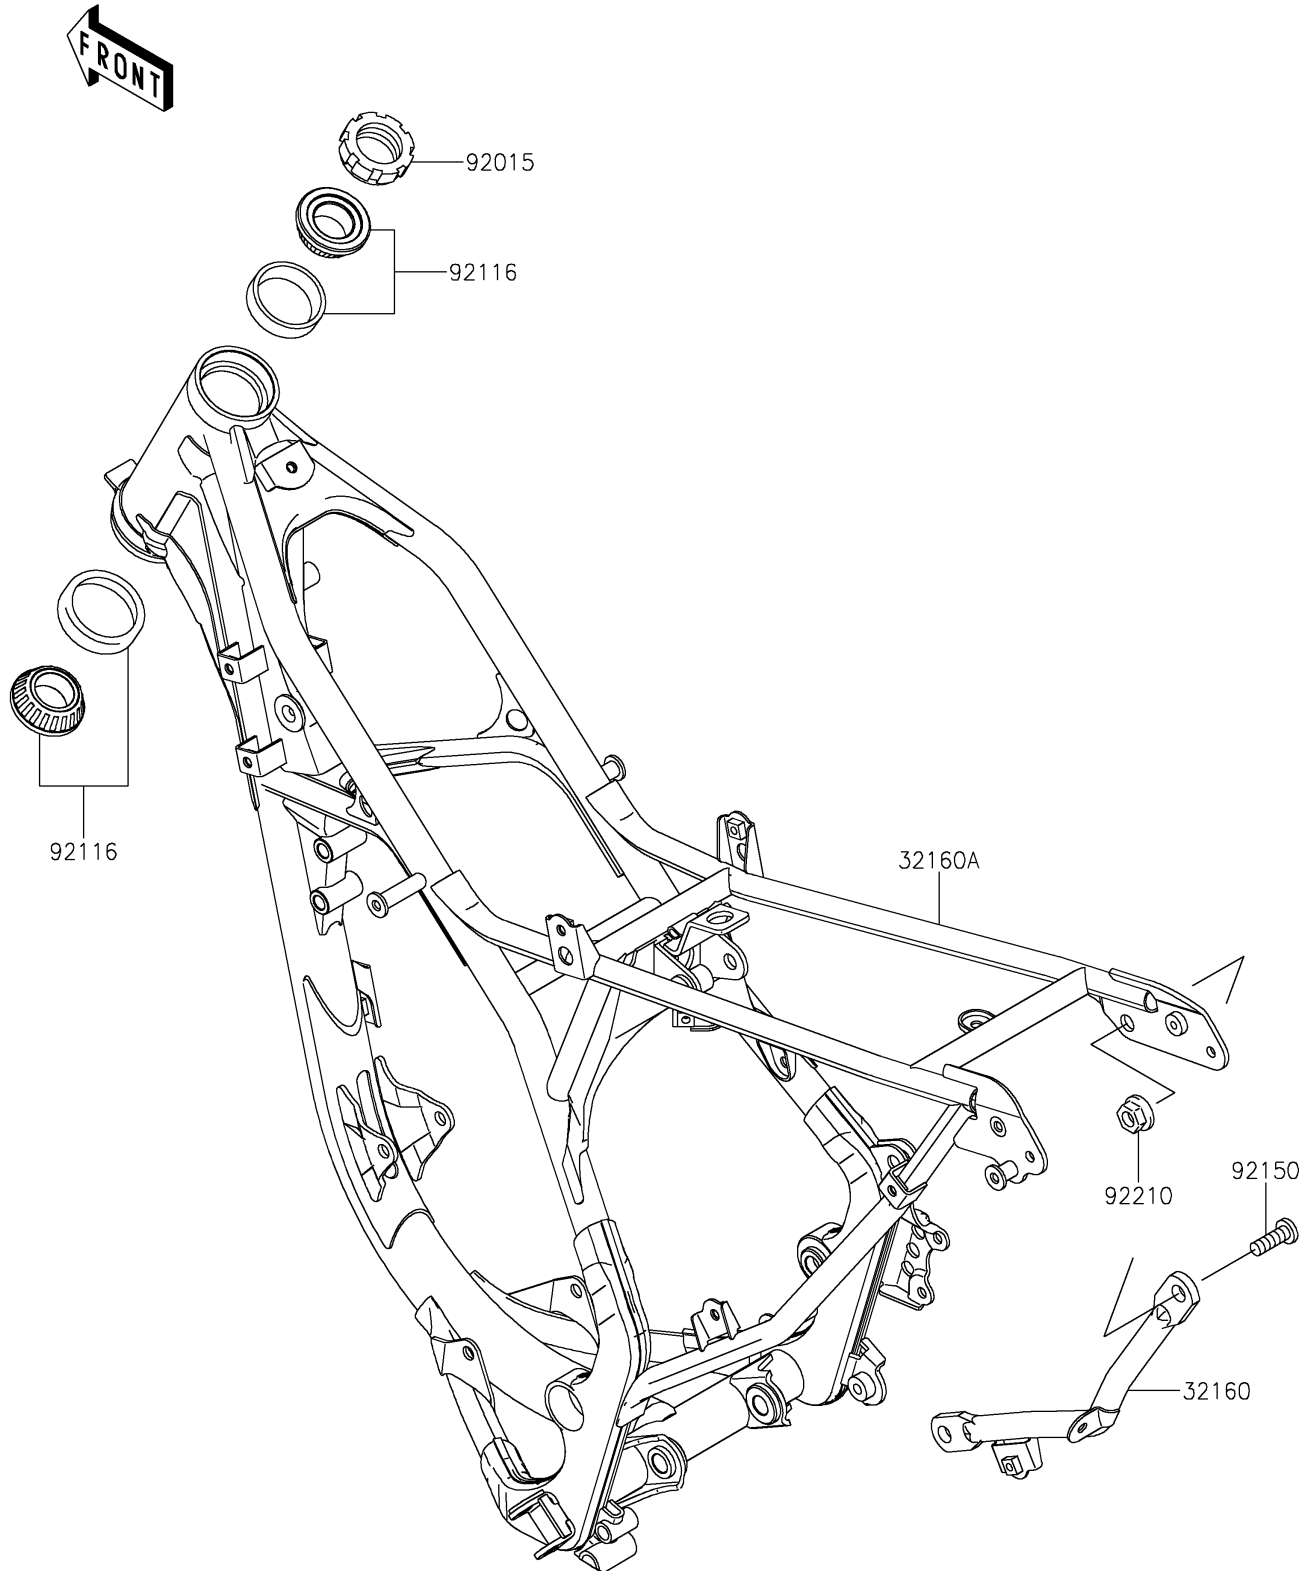

2019 KX™100

PARTS DIAGRAM

Frame

F2120

2019 KX™100

PARTS LIST

Frame

ITEM NAME	PART NUMBER	QUANTITY
FRAME-COMP,SUB,F.S.BLACK (Ref # 32160)	32160-0670-18R	1
FRAME-COMP,MAIN,F.S.BLACK (Ref # 32160A)	32160-0677-18R	1
NUT,STEERING STEM,25MM (Ref # 92015)	92015-1684	1
BEARING-ROLLER,H1-CAP32005JRRS (Ref # 92116)	92116-1065	2
BOLT,SOCKET,10X23 (Ref # 92150)	92150-1221	2
NUT,LOCK,FLANGED,10MM (Ref # 92210)	92210-1080	2