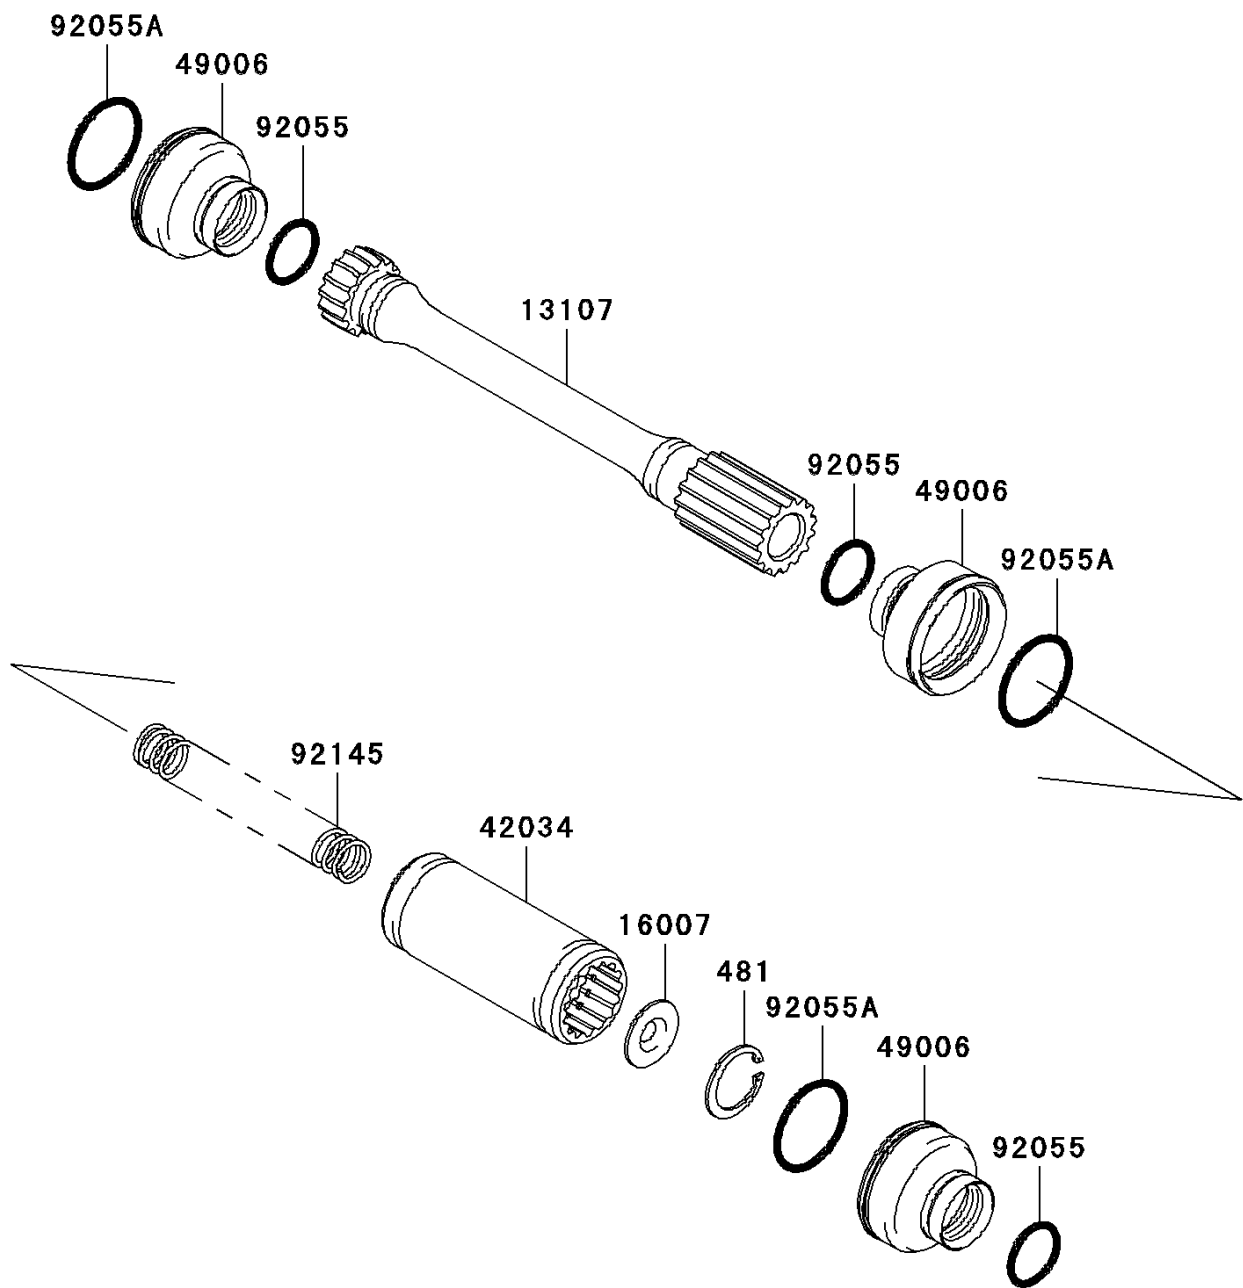

2007 Brute Force 650 4x4 Hardwoods Green HD PARTS

Drive Shaft Propeller DIAGRAM

E3135

2007 Brute Force 650 4x4 Hardwoods Green HD PARTS

Drive Shaft-Propeller

LIST

ITEM NAME	PART NUMBER	QUANTITY
CIRCLIP-TYPE-C,25MM (Ref # 481)	481J2500	1
SHAFT,FR PROPELLER SHAFT (Ref # 13107)	13107-1505	1
SEAT-SPRING,PROPELLER SHAFT (Ref # 16007)	16007-1205	1
COUPLING,PROPELLER (Ref # 42034)	42034-1193	1
BOOT (Ref # 49006)	49006-1362	1
RING-O,18X24X3 (Ref # 92055)	92055-1633	1
RING-O,30X35X2.5 (Ref # 92055A)	92055-1693	1
SPRING,PROPELLER SHAFT (Ref # 92145)	92145-1304	1