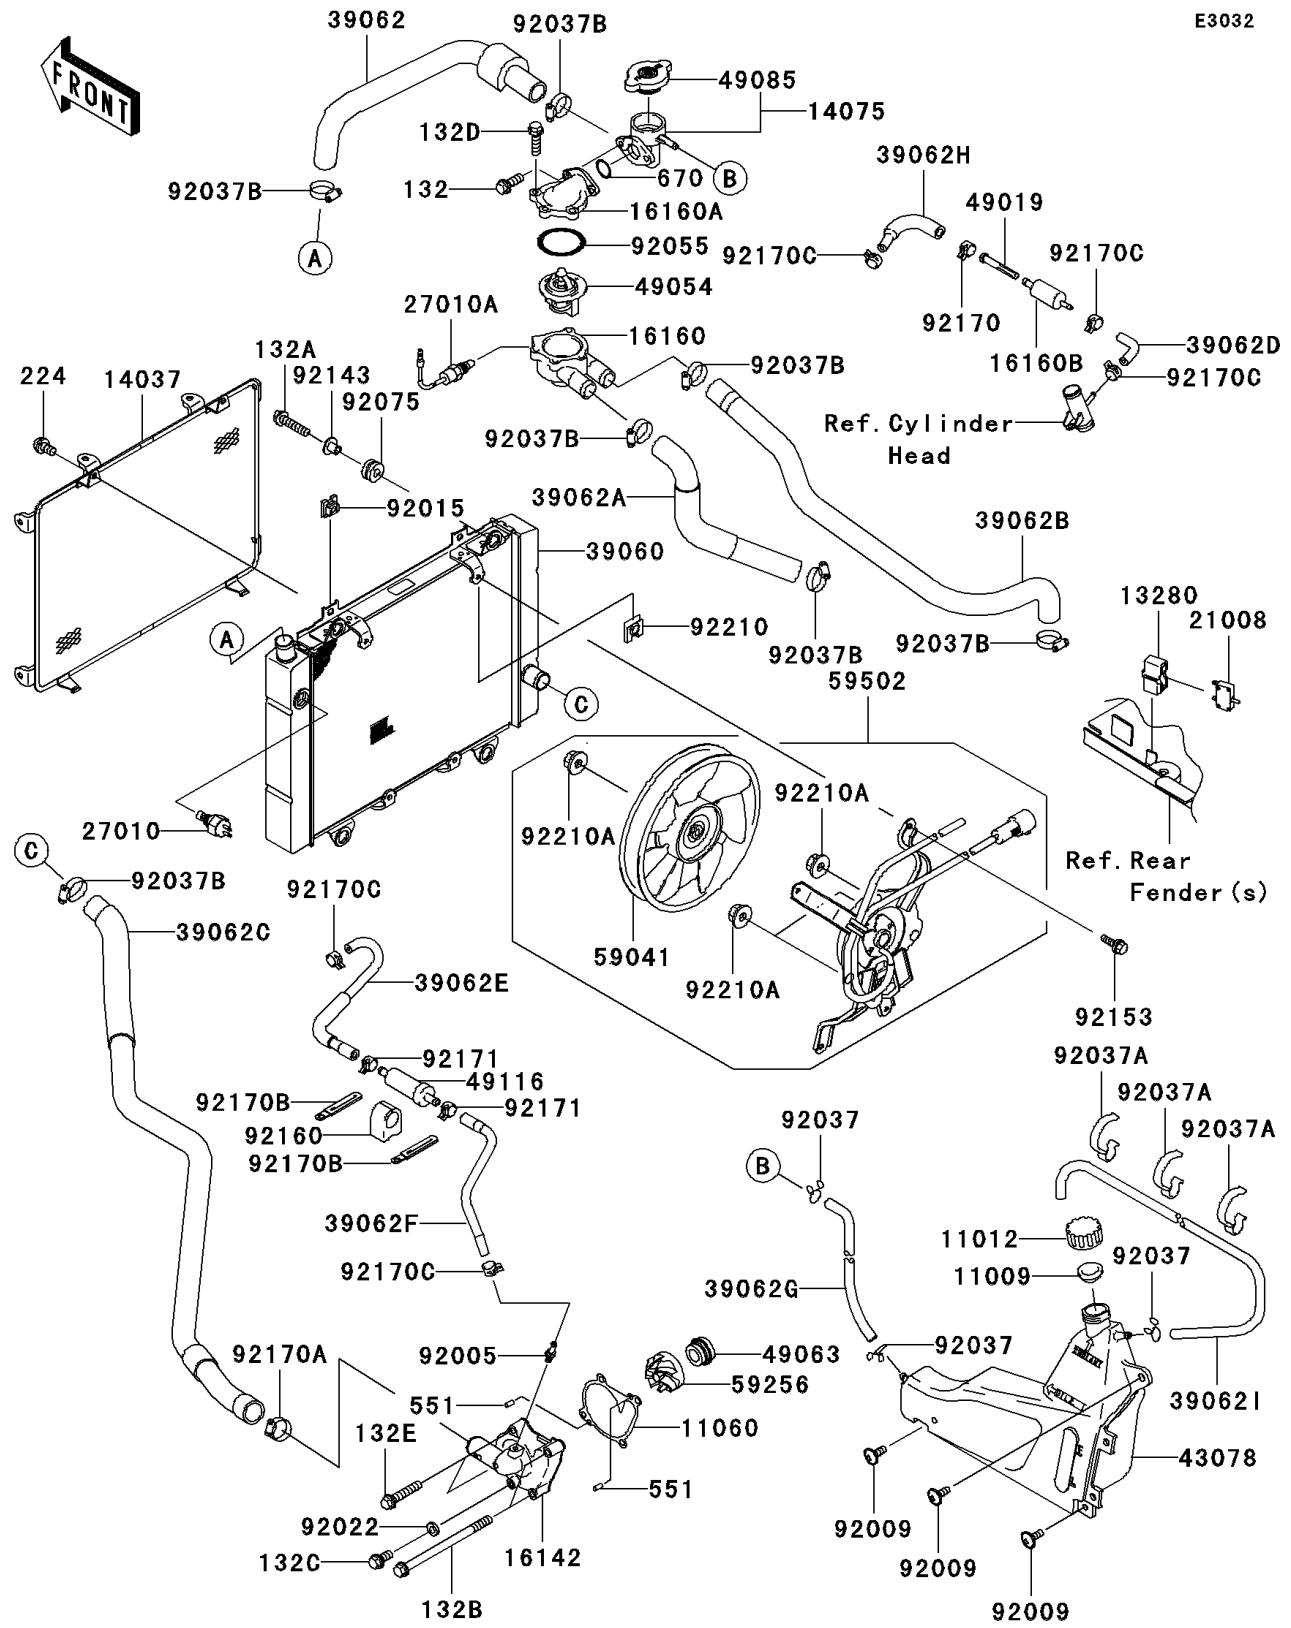

2007 Brute Force 650 4x4 Hardwoods Green HD PARTS DIAGRAM

Radiator

E3032

2007 Brute Force 650 4x4 Hardwoods Green HD PARTS LIST

Radiator

ITEM NAME	PART NUMBER	QUANTITY
GASKET,RESERVOIR TANK CAP (Ref # 11009)	11009-1145	1
CAP (Ref # 11012)	11012-1084	1
GASKET,WATER PUMP (Ref # 11060)	11060-1964	1
HOLDER,BREAKER (Ref # 13280)	13280-0082	1
SCREEN,RADIATOR (Ref # 14037)	14037-1283	1
CAP-ASSY,RADIATOR (Ref # 14075)	14075-1085	1
COVER-PUMP,WATER (Ref # 16142)	16142-0002	1
BODY,THERMOSTAT,LWR (Ref # 16160)	16160-1112	1
BODY,THERMOSTAT,UPP (Ref # 16160A)	16160-1113	1
BODY (Ref # 16160B)	16160-1359	1
BREAKER,FAN MOTOR (Ref # 21008)	21008-0001	1
SWITCH,FAN (Ref # 27010)	27010-1202	1
SWITCH,SENSOR WATER (Ref # 27010A)	27010-1346	1
RADIATOR (Ref # 39060)	39060-0011	1
HOSE-COOLING,THERMO-RADIATOR (Ref # 39062)	39062-0081	1
HOSE-COOLING,HEAD,FR-THERMO (Ref # 39062A)	39062-0181	1
HOSE-COOLING,HEAD,RR-THERMO (Ref # 39062B)	39062-0182	1
HOSE-COOLING,RADIATOR-PUMP (Ref # 39062C)	39062-0183	1
HOSE-COOLING,HEAD-FILTER (Ref # 39062D)	39062-1816	1
HOSE-COOLING,CARB-VALVE (Ref # 39062E)	39062-1817	1
HOSE-COOLING,VALVE-WATER PUMP (Ref # 39062F)	39062-1818	1
HOSE-COOLING,THERMO-RESERV (Ref # 39062G)	39062-1823	1
HOSE-COOLING,FILTER-CARB (Ref # 39062H)	39062-1858	1
HOSE-COOLING,5.5X10.5X1030 (Ref # 39062I)	39062-1872	1
RESERVOIR (Ref # 43078)	43078-1171	1
FILTER-WATER (Ref # 49019)	49019-1068	1
THERMOSTAT (Ref # 49054)	49054-1055	1
SEAL-MECHANICAL,WATER (Ref # 49063)	49063-1055	1
CAP-ASSY-PRESSURE (Ref # 49085)	49085-1066	1