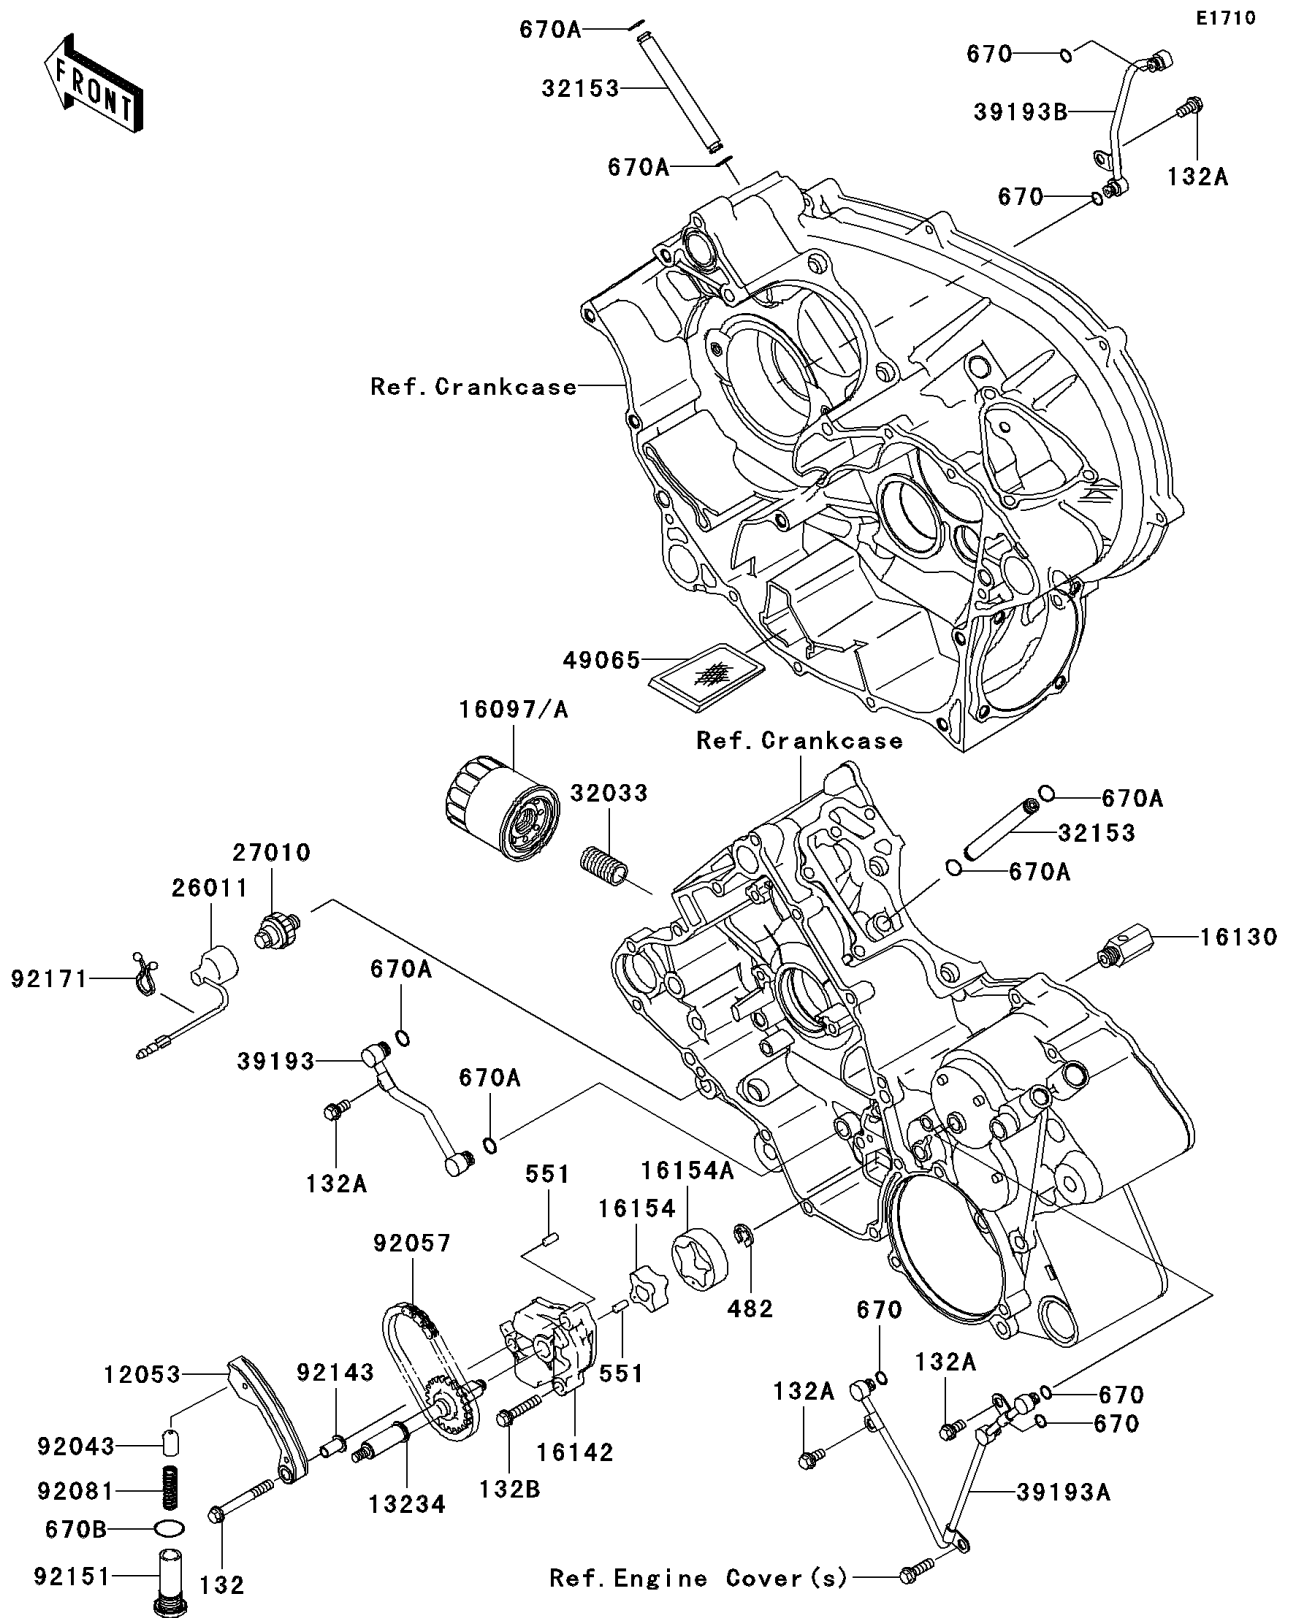

2007 Brute Force 650 4x4 Hardwoods Green HD PARTS DIAGRAM

Oil Pump/Oil Filter

2007 Brute Force 650 4x4 Hardwoods Green HD PARTS LIST

Oil Pump/Oil Filter

ITEM NAME	PART NUMBER	QUANTITY
BOLT-FLANGED-SMALL,6X50 (Ref # 132)	132BB0650	1
BOLT-FLANGED-SMALL,6X12 (Ref # 132A)	132BD0612	1
BOLT-FLANGED-SMALL,6X30 (Ref # 132B)	132BD0630	1
CIRCLIP-TYPE-E,6MM (Ref # 482)	482J6000	1
PIN-DOWEL,4X8 (Ref # 551)	551A0408	1
O RING (Ref # 670)	670D1505	1
O RING,7MM (Ref # 670A)	670D1507	1
O RING,16MM (Ref # 670B)	670D2016	1
GUIDE-CHAIN,SLACK (Ref # 12053)	12053-1440	1
SHAFT-COMP,OIL PUMP (Ref # 13234)	13234-1112	1
FILTER-ASSY-OIL (Ref # 16097)	16097-0003	1
FILTER-ASSY-OIL (Ref # 16097A)	16097-0004	1
VALVE-ASSY-RELIEF (Ref # 16130)	16130-1058	1
COVER-PUMP (Ref # 16142)	16142-1162	1
ROTOR-PUMP,INNER (Ref # 16154)	16154-2059	1
ROTOR-PUMP,OUTER (Ref # 16154A)	16154-2060	1
WIRE-LEAD (Ref # 26011)	26011-1755	1
SWITCH,OIL PRESSURE (Ref # 27010)	27010-1313	1
PIPE,OIL FILTER (Ref # 32033)	32033-1535	1
PIPE (Ref # 32153)	32153-1189	1
PIPE-OIL,CRANKSHAFT (Ref # 39193)	39193-1052	1
PIPE-OIL,CRANKCASE,LH (Ref # 39193A)	39193-1053	1
PIPE-OIL,CRANKCASE,RH (Ref # 39193B)	39193-1054	1
FILTER-OIL (Ref # 49065)	49065-1086	1
PIN (Ref # 92043)	92043-076	1
CHAIN,DID SCR-0409 SDH (Ref # 92057)	92057-0075	1
SPRING (Ref # 92081)	92081-112	1
COLLAR (Ref # 92143)	92143-1857	1
BOLT,16X41 (Ref # 92151)	92151-1781	1

2007 Brute Force 650 4x4 Hardwoods Green HD PARTS LIST

Oil Pump/Oil Filter

ITEM NAME	PART NUMBER	QUANTITY
CLAMP (Ref # 92171)	92171-1329	1