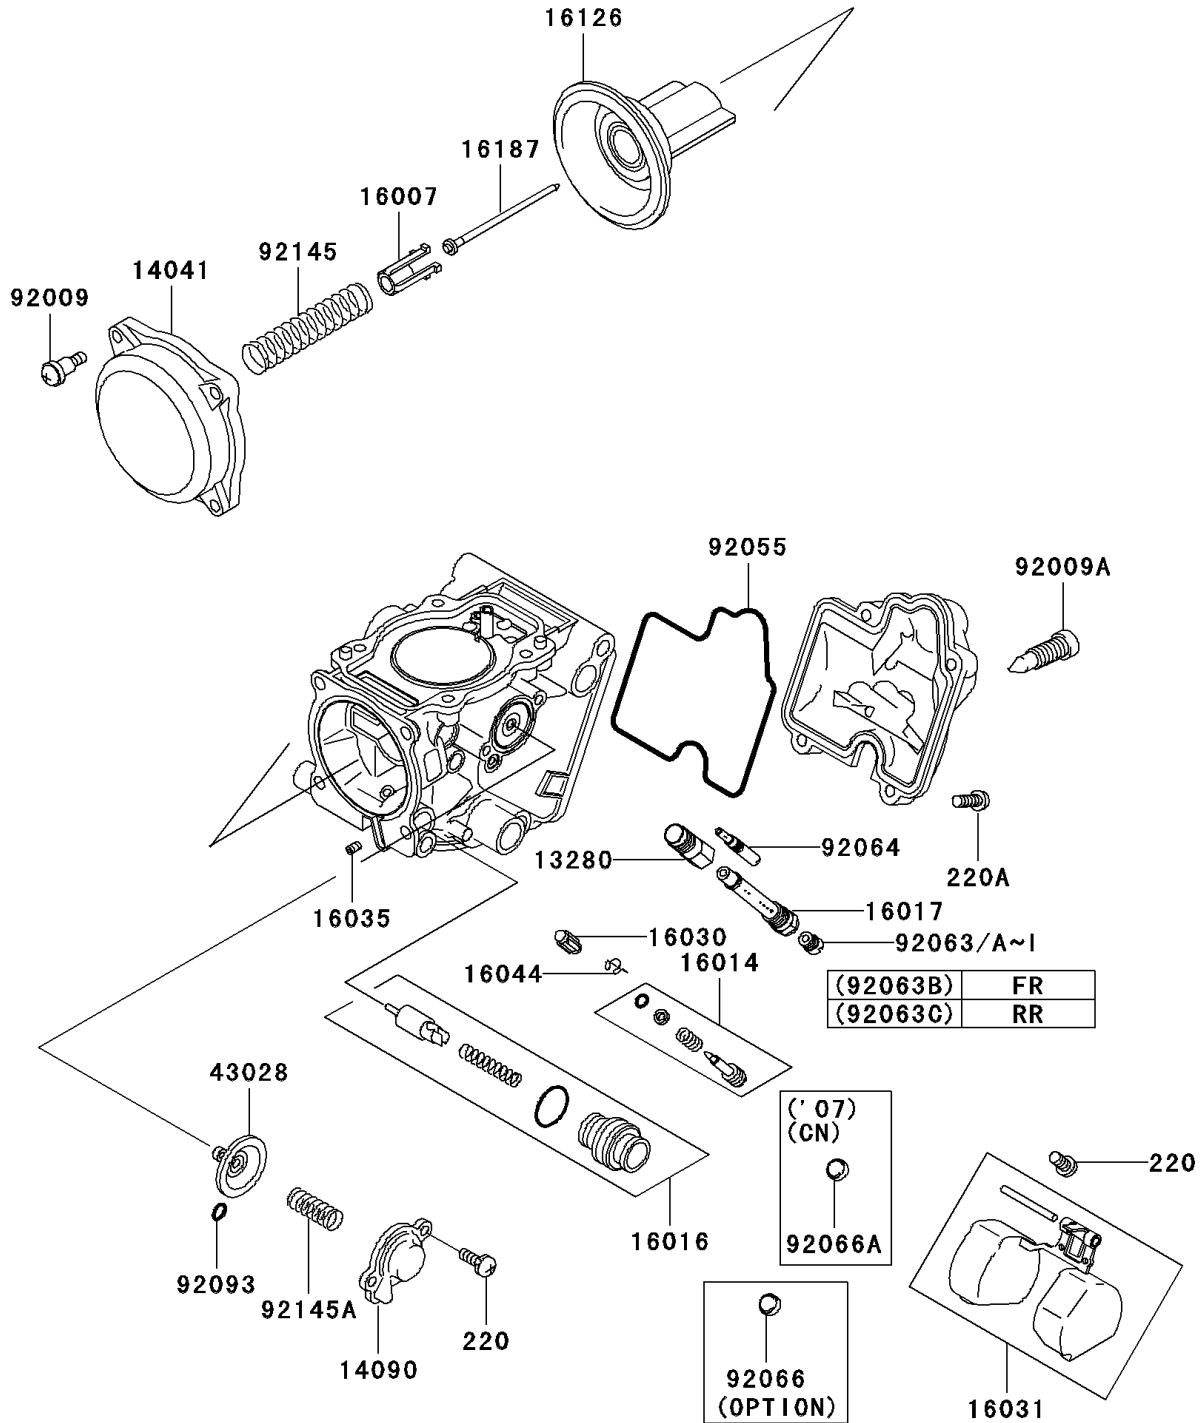

2007 Brute Force 650 4x4 Hardwoods Green HD PARTS DIAGRAM

Carburetor Parts

E1612

2007 Brute Force 650 4x4 Hardwoods Green HD PARTS LIST

Carburetor Parts

ITEM NAME	PART NUMBER	QUANTITY
HOLDER,JET (Ref # 13280)	13280-1096	2
CAP-CHAMBER,MIXING (Ref # 14041)	14041-1090	2
COVER,AIR CUT VALVE (Ref # 14090)	14090-1984	2
SEAT-SPRING,THROTTLE VALVE (Ref # 16007)	16007-1120	2
SCREW-PILOT AIR (Ref # 16014)	16014-1105	2
PLUNGER (Ref # 16016)	16016-1117	2
JET-NEEDLE (Ref # 16017)	16017-1441	2
VALVE-FLOAT (Ref # 16030)	16030-1007	2
FLOAT (Ref # 16031)	16031-1097	2
JET-AIR,LEAK (Ref # 16035)	16035-1055	2
CLAMP,FLOAT VALVE (Ref # 16044)	16044-007	2
VALVE,VACUUM (Ref # 16126)	16126-1226	2
NEEDLE-JET,NAZH (Ref # 16187)	16187-1199	2
DIAPHRAGM,AIR CUT VALVE (Ref # 43028)	43028-1085	2
SCREW,4X4.4 (Ref # 92009)	92009-1549	8
SCREW,DRAIN,6X0.75 (Ref # 92009A)	92009-1551	2
RING-O,FLOAT CHAMBER (Ref # 92055)	92055-1589	2
JET-MAIN,#140 (Ref # 92063)	92063-1013	AR
JET-MAIN,#135 (Ref # 92063A)	92063-1014	AR
JET-MAIN,#138 (Ref # 92063B)	92063-1015	1
JET-MAIN,#142 (Ref # 92063C)	92063-1016	1
JET-MAIN,#145 (Ref # 92063D)	92063-1017	AR
JET-MAIN,#125 (Ref # 92063E)	92063-1069	AR
JET-MAIN,#128 (Ref # 92063F)	92063-1074	AR
JET-MAIN,#130 (Ref # 92063G)	92063-1075	AR
JET-MAIN,#132 (Ref # 92063H)	92063-1076	AR
JET-MAIN,#148 (Ref # 92063I)	92063-1324	AR
JET-PILOT,#40 (Ref # 92064)	92064-1232	2
PLUG,PILOT AIR SCREW (Ref # 92066A)	92066-3769	2

2007 Brute Force 650 4x4 Hardwoods Green HD PARTS LIST

Carburetor Parts

ITEM NAME	PART NUMBER	QUANTITY
SEAL,"U"RING (Ref # 92093)	92093-1046	2
SPRING,VACUUM VALVE (Ref # 92145)	92145-1227	2
SPRING,AIR CUT VALVE (Ref # 92145A)	92145-1450	2
SCREW-PAN-CROS,4X8 (Ref # 220)	220D0408	6
SCREW-PAN-CROS,4X14 (Ref # 220A)	220D0414	8
PLUG,PILOT AIR SCREW (Ref # 92066)	92066-3769	2