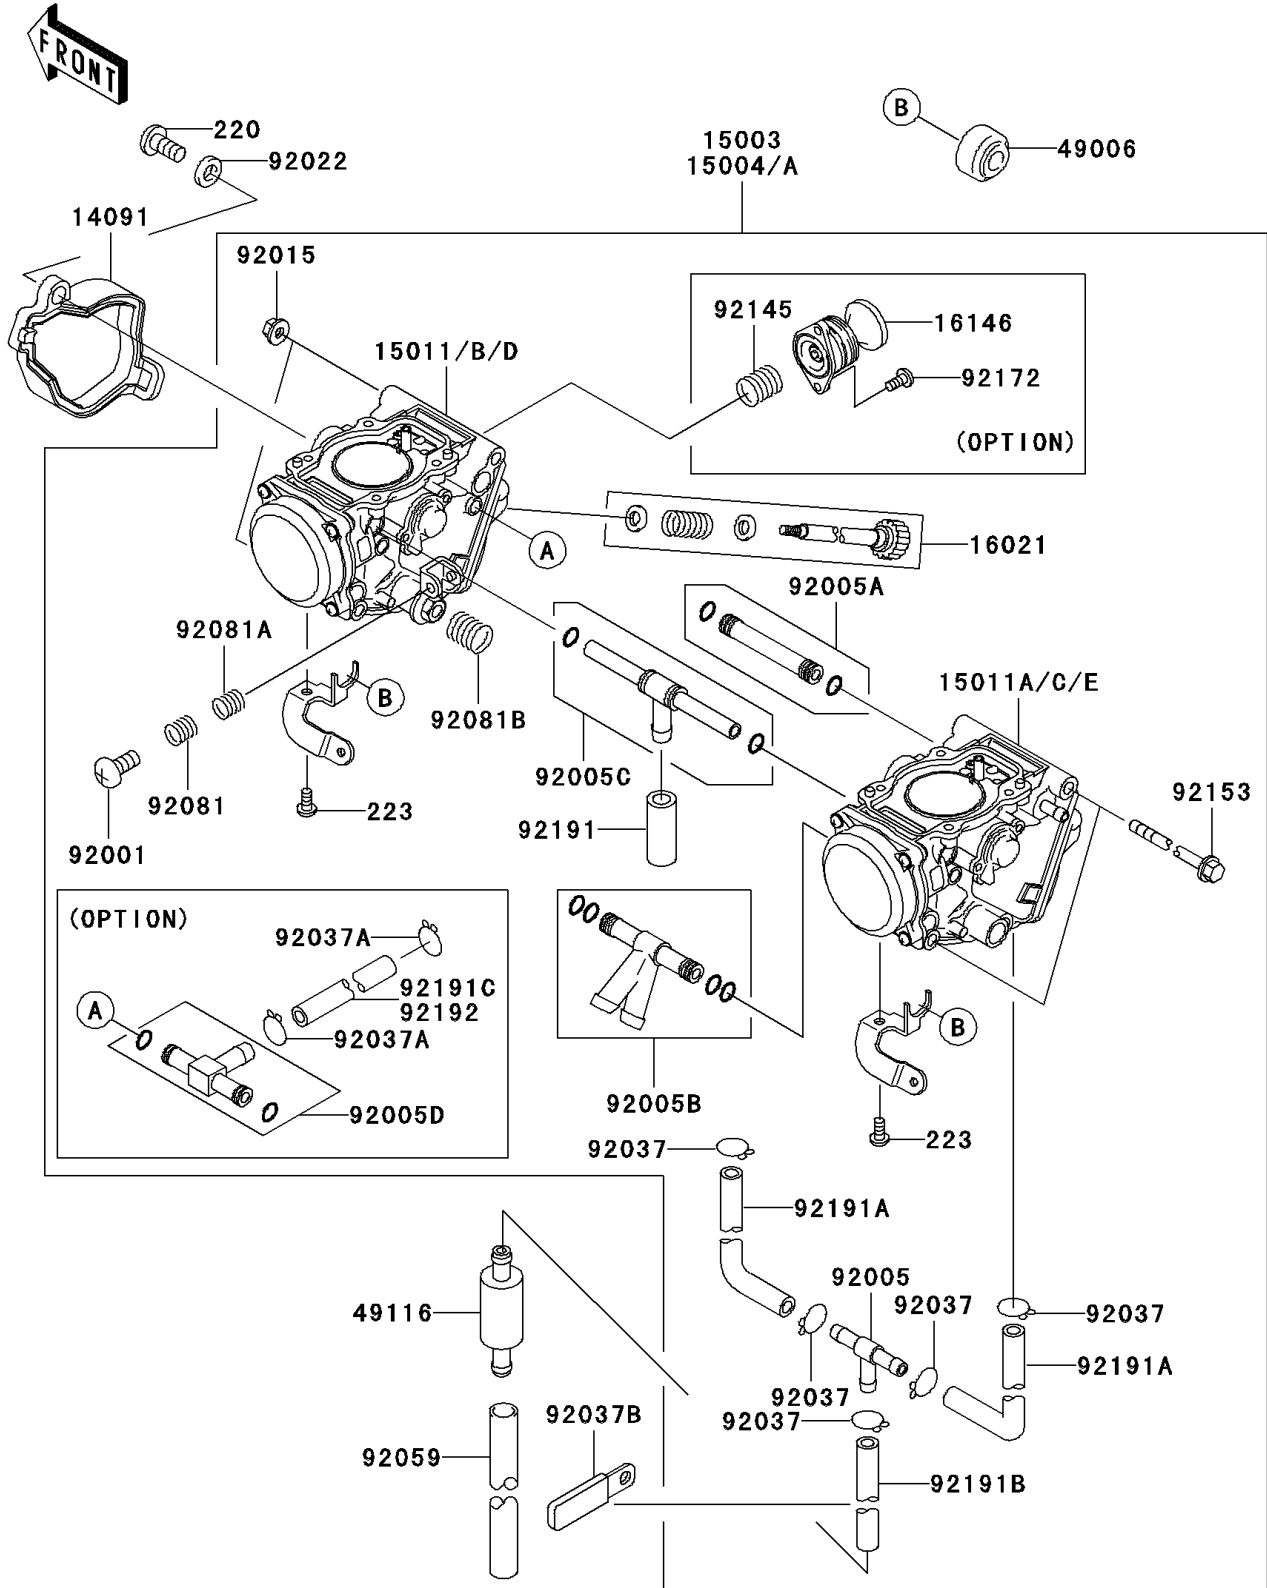

## 2007 Brute Force 650 4x4 Hardwoods Green HD PARTS DIAGRAM

Carburetor (US)

E1611

## 2007 Brute Force 650 4x4 Hardwoods Green HD PARTS

Carparts(US)  
LIST

ITEM NAME	PART NUMBER	QUANTITY
COVER,THROTTLE CABLE (Ref # 14091)	14091-1196	1
CARBURETOR-ASSY (Ref # 15003)	15003-0095	1
CARBURETOR-ASSY,CVKR32 (Ref # 15004)	15004-0009	1
CARBURETOR,FR (Ref # 15011)	15011-0094	1
CARBURETOR,RR (Ref # 15011A)	15011-0095	1
CARBURETOR,FR (Ref # 15011B)	15011-0100	1
CARBURETOR,RR (Ref # 15011C)	15011-0101	1
SCREW-THROTTLE STOP (Ref # 16021)	16021-1238	1
COVER-ASSY,PRIMING (Ref # 16146)	16146-1225	1
BOOT,STARTER CABLE (Ref # 49006)	49006-1353	1
VALVE-ASSY (Ref # 49116)	49116-1126	1
BOLT,THROTTLE ADJUST (Ref # 92001)	92001-1998	1
FITTING,FUEL,T-TYPE (Ref # 92005)	92005-1112	1
FITTING (Ref # 92005A)	92005-1375	1
FITTING (Ref # 92005B)	92005-1376	1
FITTING (Ref # 92005C)	92005-1385	1
FITTING (Ref # 92005D)	92005-1393	1
SCREW-PAN-CROS,4X8 (Ref # 220)	220AA0408	1
SCREW-PAN-WS-CROS,4X8 (Ref # 223)	223AA0408	1
NUT,FLANGED,5MM (Ref # 92015)	92015-1259	1
WASHER,5.2X13X1 (Ref # 92022)	92022-1380	1
CLAMP,TUBE (Ref # 92037)	92037-1201	2
CLAMP,L=45 (Ref # 92037B)	92037-1539	1
TUBE,7X10X100 (Ref # 92059)	92059-1736	1
SPRING (Ref # 92081)	92081-1620	1
SPRING,THROTTLE ADJUST LWR (Ref # 92081A)	92081-1621	1
SPRING,THROTTLE ADJUST CNT (Ref # 92081B)	92081-1622	1
SPRING,PRIMING (Ref # 92145)	92145-1451	1
BOLT,5X143 (Ref # 92153)	92153-1068	1

### LIST

ITEM NAME	PART NUMBER	QUANTITY
SCREW (Ref # 92172)	92172-0230	1
TUBE,7X11X25 (Ref # 92191)	92191-1672	1
TUBE,4.5X8X65 (Ref # 92191A)	92191-1673	1
TUBE,4.5X8X420 (Ref # 92191B)	92191-1674	1
TUBE,4.5X8.5X35 (Ref # 92191C)	92191-1676	1