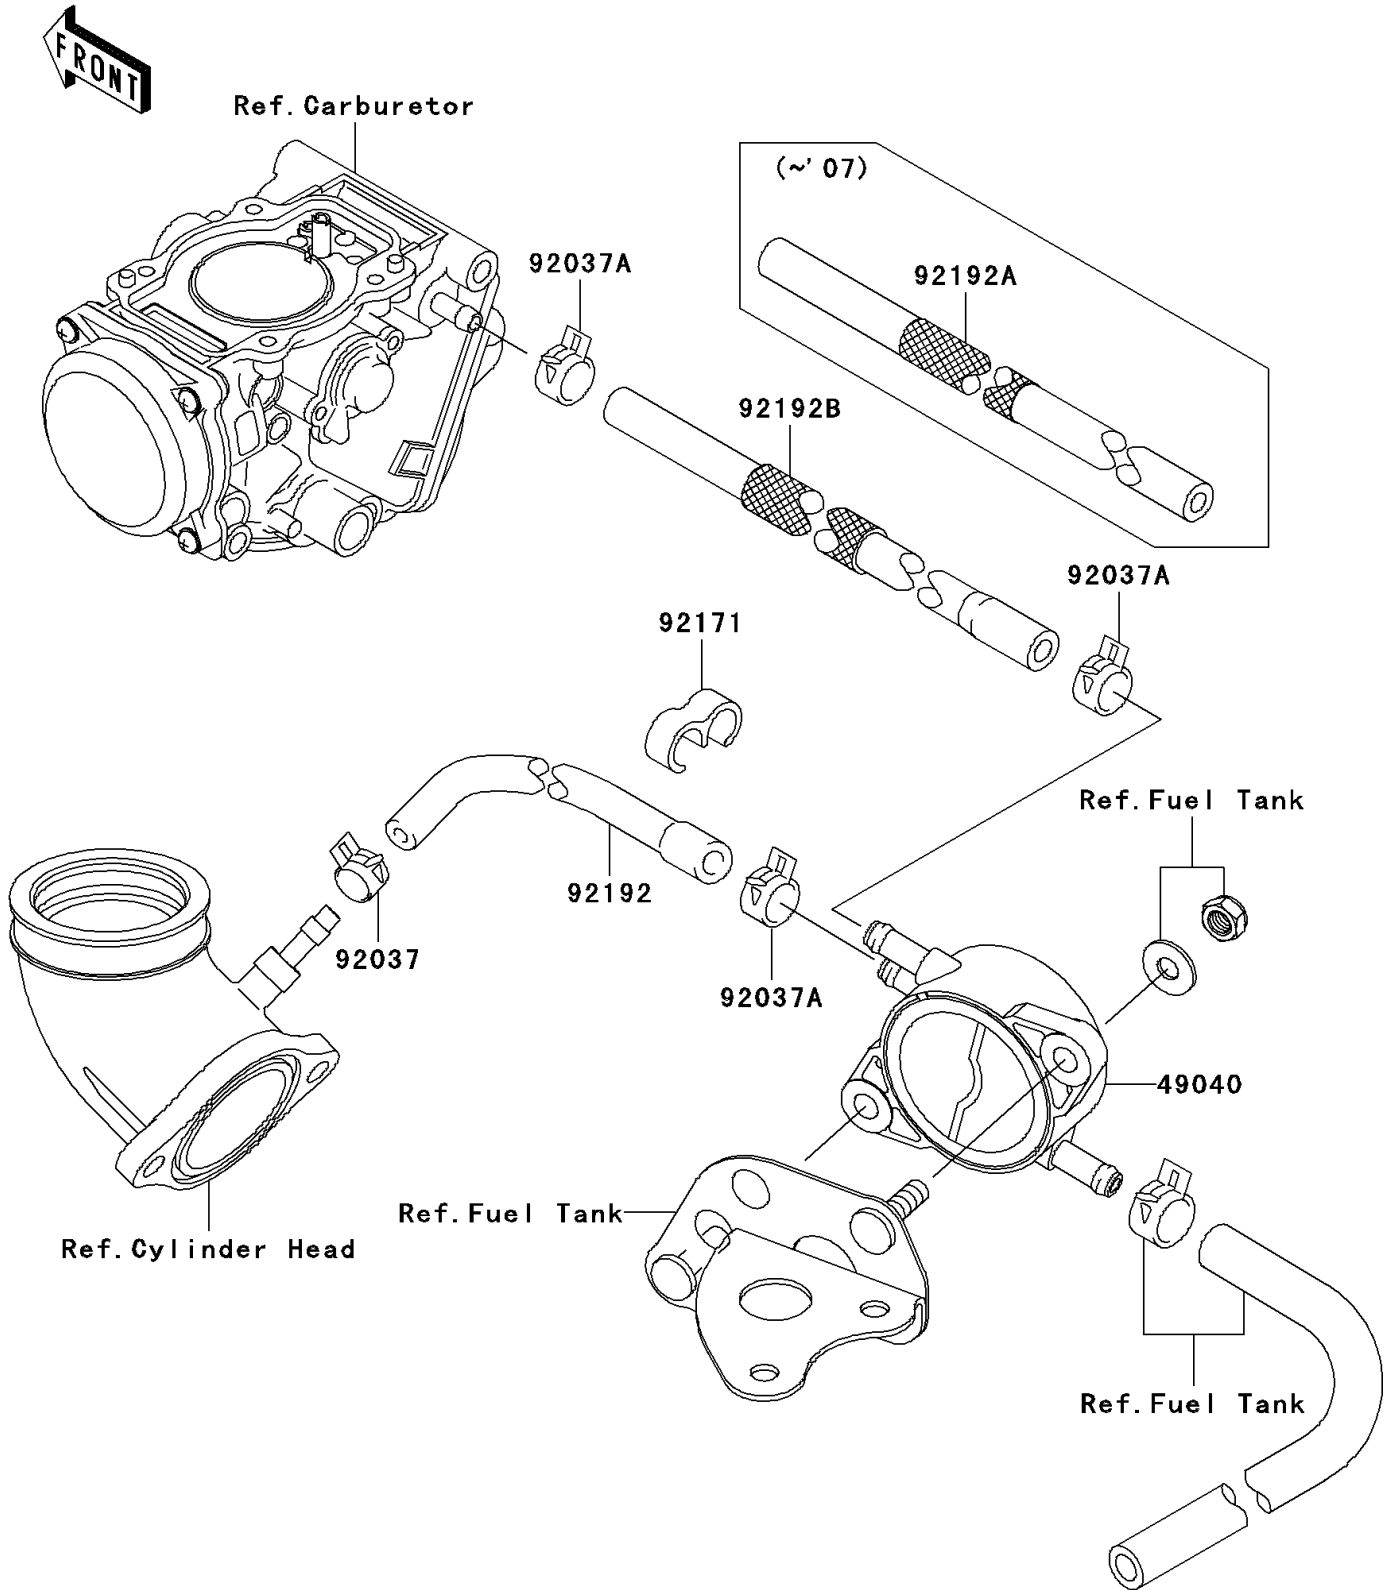

2007 Brute Force 650 4x4 Hardwoods Green HD PARTS DIAGRAM

Fuel Pump

E1520

2007 Brute Force 650 4x4 Hardwoods Green HD PARTS LIST

Fuel Pump

ITEM NAME	PART NUMBER	QUANTITY
PUMP-FUEL (Ref # 49040)	49040-0005	1
CLAMP,TUBE (Ref # 92037)	92037-1461	1
CLAMP,TUBE (Ref # 92037A)	92037-1505	3
CLAMP (Ref # 92171)	92171-1184	1
TUBE,L=330MM,BLUE STRIPE (Ref # 92192)	92192-0208	1
TUBE,5.3X10.5X340,RED STRIPE (Ref # 92192A)	92192-0209	1